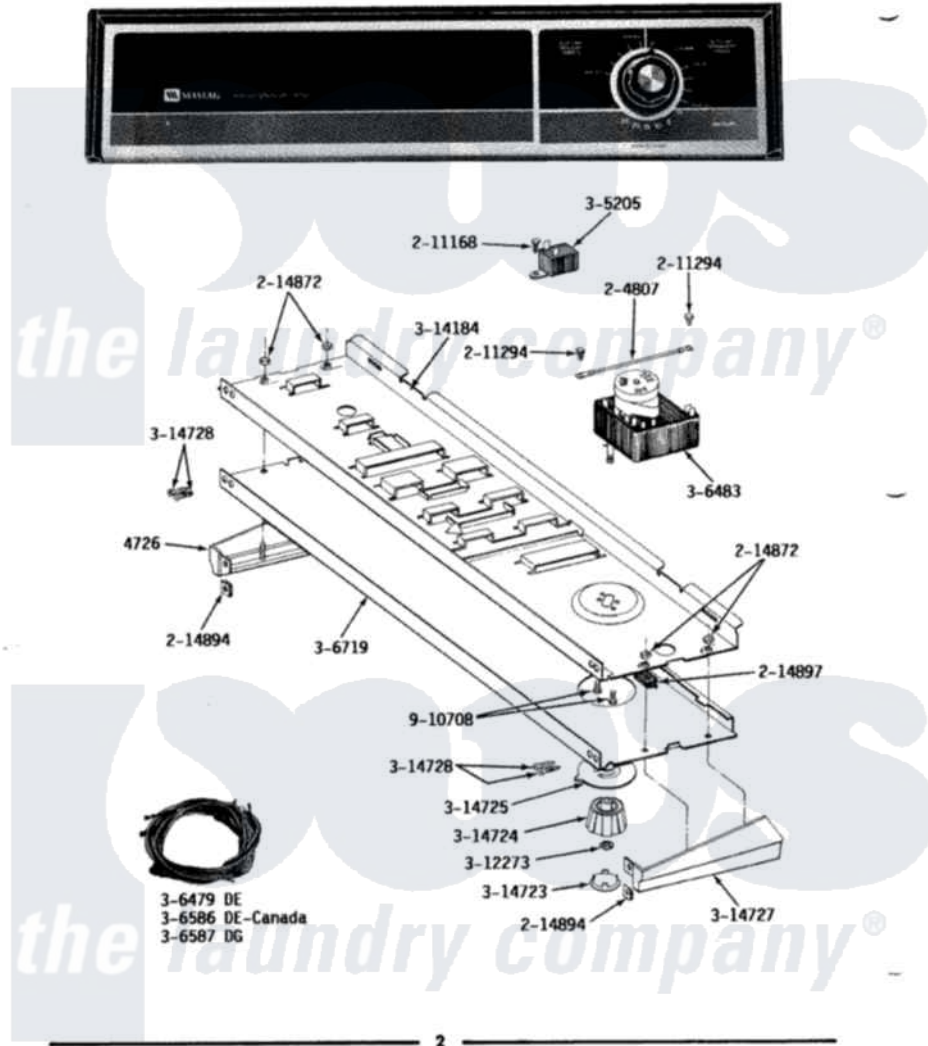

# Maytag LDE382 01 - CONTROL PANEL

**MODEL DE-DG382 CONTROL PANEL**

Maytag [Residential Maytag LDE382 Dryer Parts](#) Parts Diagram 01 - CONTROL PANEL  
 Click on the part number to view part

Item	Original Part Number	Replaced By	Status	Part Description
1	<a href="#">204807</a>			Ground Wire, Supp. Plte To Top Cover
2	211168	<a href="#">W10139210</a>		Screw, 8-18 X 5/16
3	211294	<a href="#">90767</a>		Screw, 8A X 3/8 HeX Washer Head Tapping
4	<a href="#">214872</a>			Palnut, End Cap Note: Nut, Lamp Holder
5	<a href="#">214894</a>			Fastener, End Cap
6	<a href="#">214897</a>			Pad, Control Panel
7	305205	<a href="#">694419</a>		Mini-Buzzer
8	306479		Not Available	MAIN WIRE HARNESS
9	<a href="#">306483</a>			Timer
10	306586		Not Available	MAIN WIRE HARNESS
11	306587		Not Available	MAIN WIRE HARNESS
12	306719		Not Available	CONTROL PANEL
13	<a href="#">312273</a>			Nut, Control Knob
14	<a href="#">314184</a>			Back Up Plate

15	314723	<a href="#">W10133501</a>	Cap, Knob
16	<a href="#">314724</a>		Knob For Timer
17	314725	<a href="#">33001500</a>	Dial, Timer Indicator
18	314726		Not Available
19	314727	<a href="#">207927</a>	End Cap, Control Panel
20	314728	<a href="#">210932</a>	Screw, No.8 X 9/16 Ctsk Note: Screw, Inlet Duct
21	910708	<a href="#">488234</a>	Screw 8-32 X 1/4