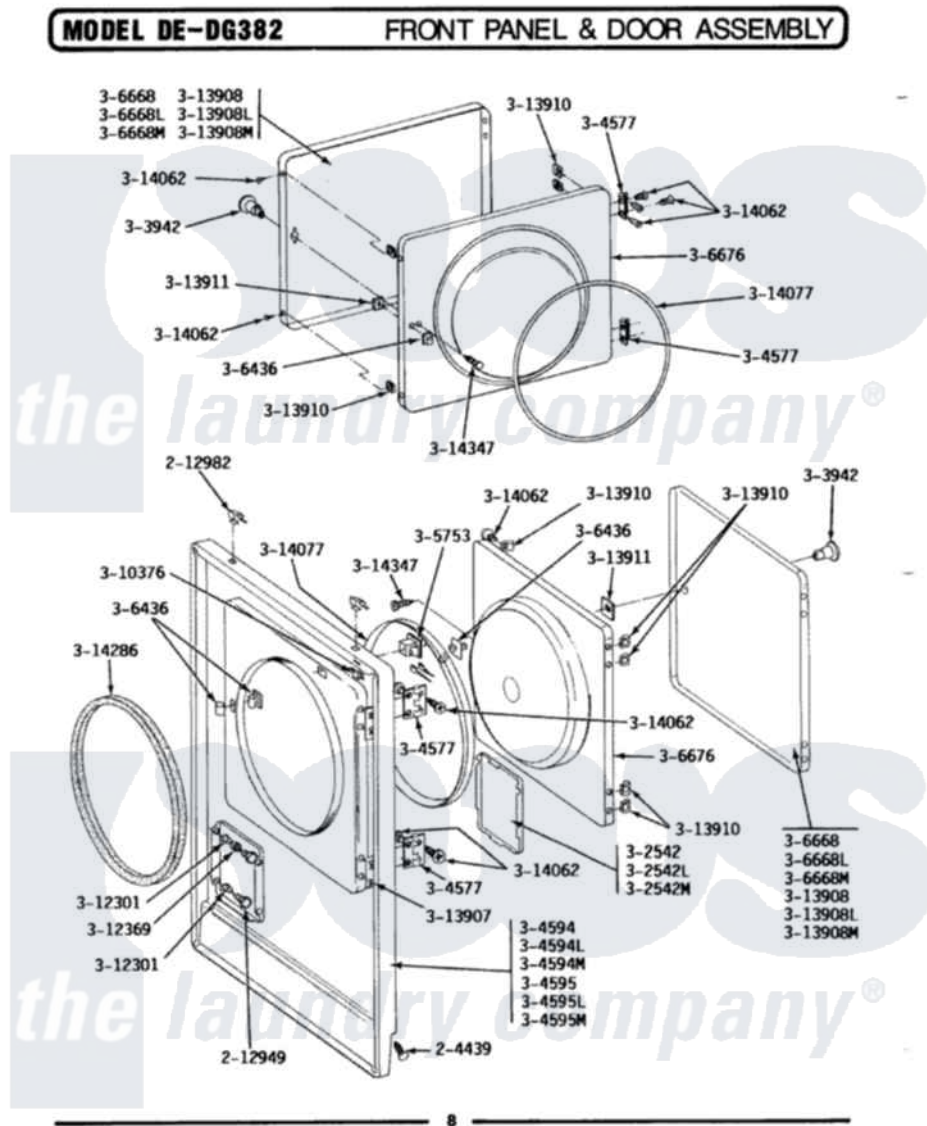

# Maytag LDE382 02 - FRONT PANEL & DOOR ASSEMBLY

Maytag Residential Maytag LDE382 Dryer Parts Parts Diagram 02 - FRONT PANEL & DOOR ASSEMBLY  
 Click on the part number to view part

Item	Original Part Number	Replaced By	Status	Part Description
1	<a href="#">204439</a>			Screw And Fstner Assembly
2	212949	<a href="#">22001866</a>		Screw, Relay
3	212982	<a href="#">22001650</a>		Fastener, Spring
4	303942		Not Available	KNOB AND SCREW
5	Y304577	<a href="#">33001230</a>		Hinge, Door
6	304595	<a href="#">3369903</a>		Dishrack
7	304595L		Not Available	FRONT PANEL-ALMOND
8	304595M		Not Available	FRONT PANEL-HARVEST WHEAT
9	Y305753	<a href="#">W10169313</a>		Switch-Dor
10	<a href="#">306436</a>			Door Latch Kit--W
11	Y306668			DOOR (WHT)
12	306668L		Not Available	DOOR, ALMOND
13	306668M		Not Available	DOOR, HARVEST WHEAT
14	306676		Not Available	INNER DOOR WITH KNOB
15	<a href="#">Y310376</a>			Clip, Door Switch Harness

16	312301	Not Available	BUSHING FOR ACCESS STUD
17	<a href="#">312369</a>		Sleeve, Access Panel Stud Part Not Used
18	<a href="#">Y313907</a>		Fastener, Twin
19	Y313908		DOOR PANEL-WHITE
20	313908L	Not Available	DOOR PANEL-ALMOND
21	313908M	Not Available	DOOR PANEL-HARVEST WHEAT
22	<a href="#">Y313910</a>		Clip, Door Liner To Outer Panel
23	<a href="#">Y313911</a>		Door Strike Retainer
24	Y313927		INSTRUCTION LABEL
25	<a href="#">Y314062</a>		Screw, Door Hinge And Panel
26	<a href="#">314077</a>		Door Seal
27	314119	Not Available	GAS IGNITION LABEL
28	<a href="#">314286</a>		Seal For Front Panel
29	314347	<a href="#">400021-1</a>	Screw