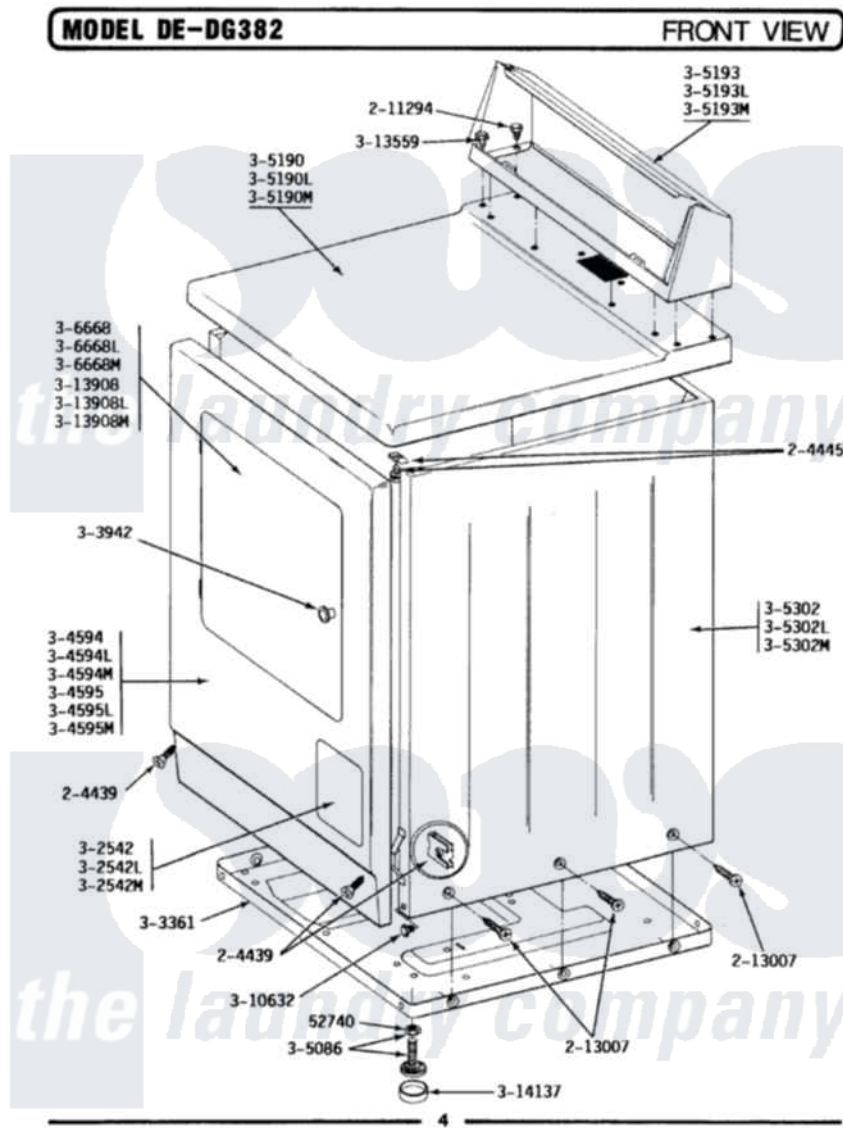

Maytag LDE382 03 - FRONT VIEW

Maytag Residential Maytag LDE382 Dryer Parts Parts Diagram 03 - FRONT VIEW
 Click on the part number to view part

| Item | Original Part Number | Replaced By | Status | Part Description |
|------|-------------------------|-------------------------|---------------|---|
| 1 | Y052740 | 62739 | | Nut, Lock |
| 2 | 204439 | | | Screw And Fstner Assembly |
| 3 | 204445 | | | Screw And Fastener Assembly |
| 4 | 211294 | 90767 | | Screw, 8A X 3/8 HeX Washer Head Tapping |
| 5 | 213007 | | | Xfor Cabinet See Cabinet, Back |
| 6 | Y303361 | | Not Available | BASE ASSY. (UPPER & LOWER) |
| 7 | 303942 | | Not Available | KNOB AND SCREW |
| 9 | 304595L | | Not Available | FRONT PANEL-ALMOND |
| 11 | Y305086 | | | Adjustable Leg And Nut |
| 13 | 305190L | 307104L | | Top Cover Assembly |
| 15 | Y305193 | | | Console |
| 16 | 305193L | | | Console |
| 19 | 305302L | | Not Available | CABINET-ALMOND |
| 22 | 306668L | | Not Available | DOOR, ALMOND |

| | | | |
|----|-------------------------|-------------------------|-------------------|
| 24 | Y310632 | 1163839 | Screw |
| 25 | Y313559 | | Screw |
| 27 | 313908L | Not Available | DOOR PANEL-ALMOND |
| 29 | Y314137 | | Foot, Rubber |