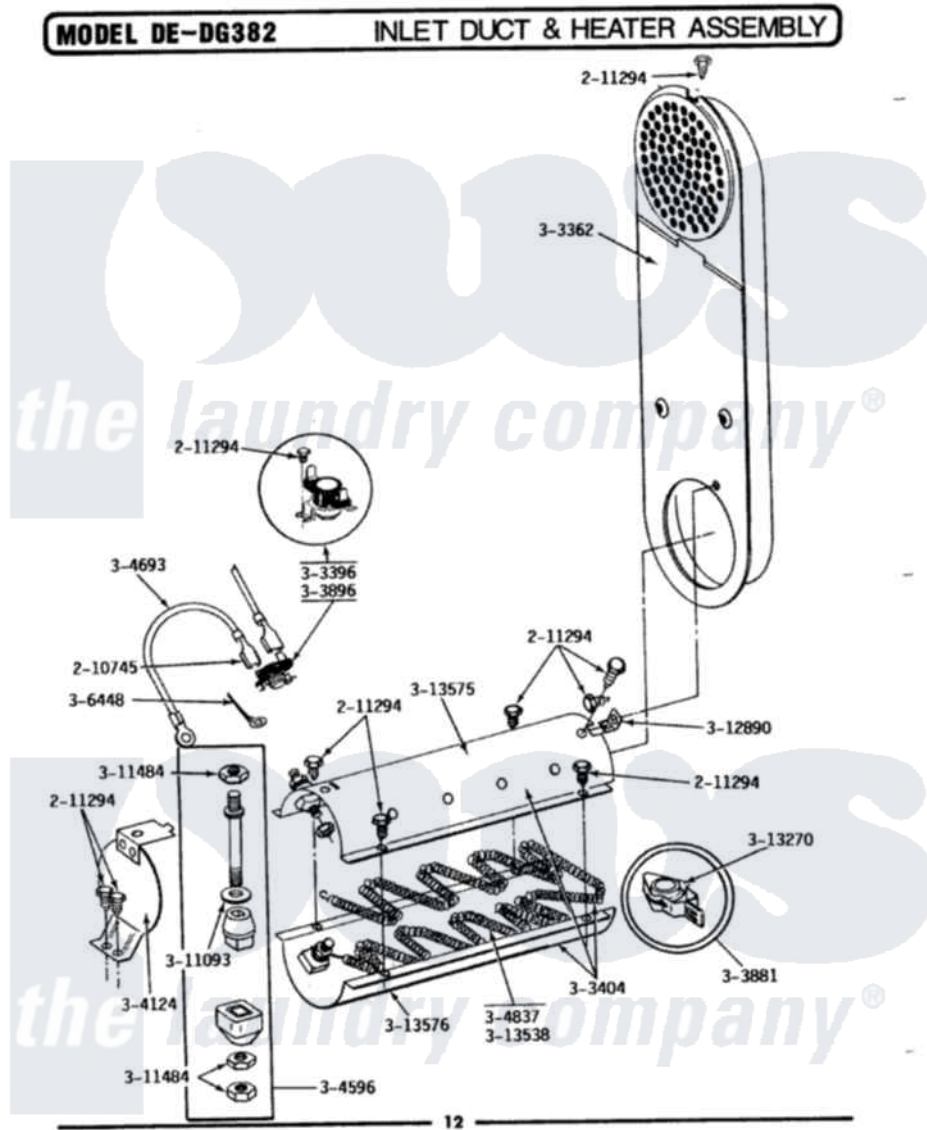

Maytag LDE382 04 - INLET DUCT & HEATER ASSEMBLY

Maytag Residential Maytag LDE382 Dryer Parts Parts Diagram 04 - INLET DUCT & HEATER ASSEMBLY
 Click on the part number to view part

Item	Original Part Number	Replaced By	Status	Part Description
1	210745			Wire Terminal
2	211294	90767		Screw, 8A X 3/8 HeX Washer Head Tapping
3	Y303362			Inlet Duct Assembly - DE
4	303396			Thermostat, Hi-Limit
5	Y303404			Heater Assembly Complete
6	Y303881			Clip And Insulator Assembly
7	303896			Hi-Limit Thermostat-Canada
8	304124		Not Available	HEATER SHIELD
9	Y304596			Terminal Insulator Assembly
10	Y304693			Jumper Wire
11	Y304837	W10116793		Element
12	306448		Not Available	WIRE
13	311093			Washer, Terminal Connection
14	311484	112432		Nut
15	Y312890			Retainer, Heater Chamber
16	Y313270			Insulator For Heater Elemen

17 [Y313538](#)

Heater Element 240 Volt

18 Y313575

Not Available

HEATER CHAMBER, TOP

19 [Y313576](#)

Heater Chamber, Bottom