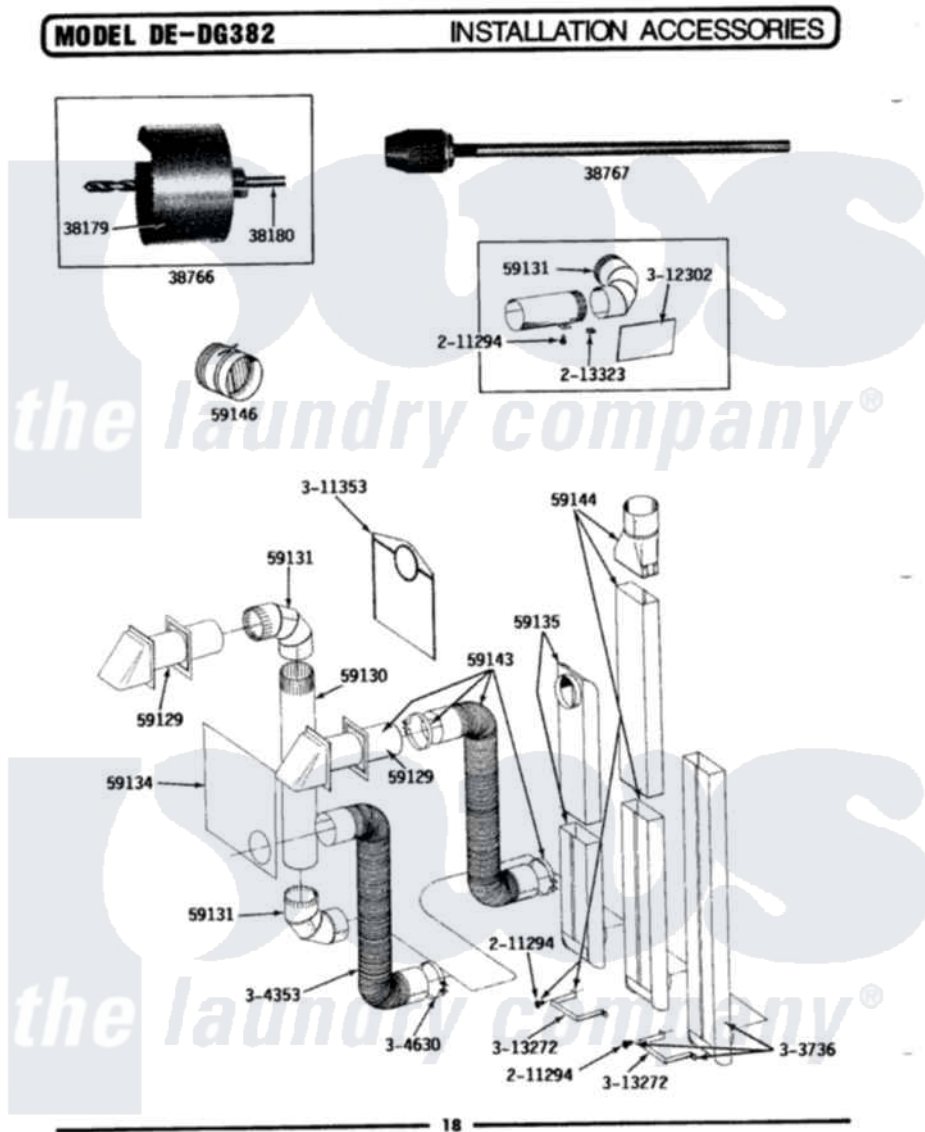

Maytag LDE382 05 - INSTALLATION ACCESSORIES

Maytag [Residential Maytag LDE382 Dryer Parts](#) Parts Diagram 05 - INSTALLATION ACCESSORIES
 Click on the part number to view part

Item	Original Part Number	Replaced By	Status	Part Description
1	038179		Not Available	BLADE, SAW
2	038180		Not Available	REPLACEMENT DRILL
3	038766		Not Available	HOLE SAW W/DRILL BIT
4	038767			Extension Chuck, Drill
5	Y059129	4396007RW		Vent Hood
6	Y059130			Pipe, Venting
7	Y059131			Elbow, Venting
8	Y059134			PLATE, ALUM. WINDOW (15" X 20")
9	Y059135			Vent Duct Assembly
10	Y059143			Flexible Vent Kit
11	059144		Not Available	RECTANGULAR VENT KIT
12	059146		Not Available	DAMPER, BACK DRAFT
13	211294	90767		Screw, 8A X 3/8 Hex Washer Head Tapping
14	213323			Fastener, Exhaust Duct Kit
15	303736		Not Available	EXHAUST DEFLECTOR KIT

16	Y304353	4396010RP	6ft Scvent
17	Y304630		Clamp, Flexible Duct
18	Y304652		Exhaust Duct Kit
19	311353	Not Available	BAG, LINT (DACRON)
20	312302		Insulation, Exhaust Duct Kit
21	313272		Bracket, Exhaust Deflector