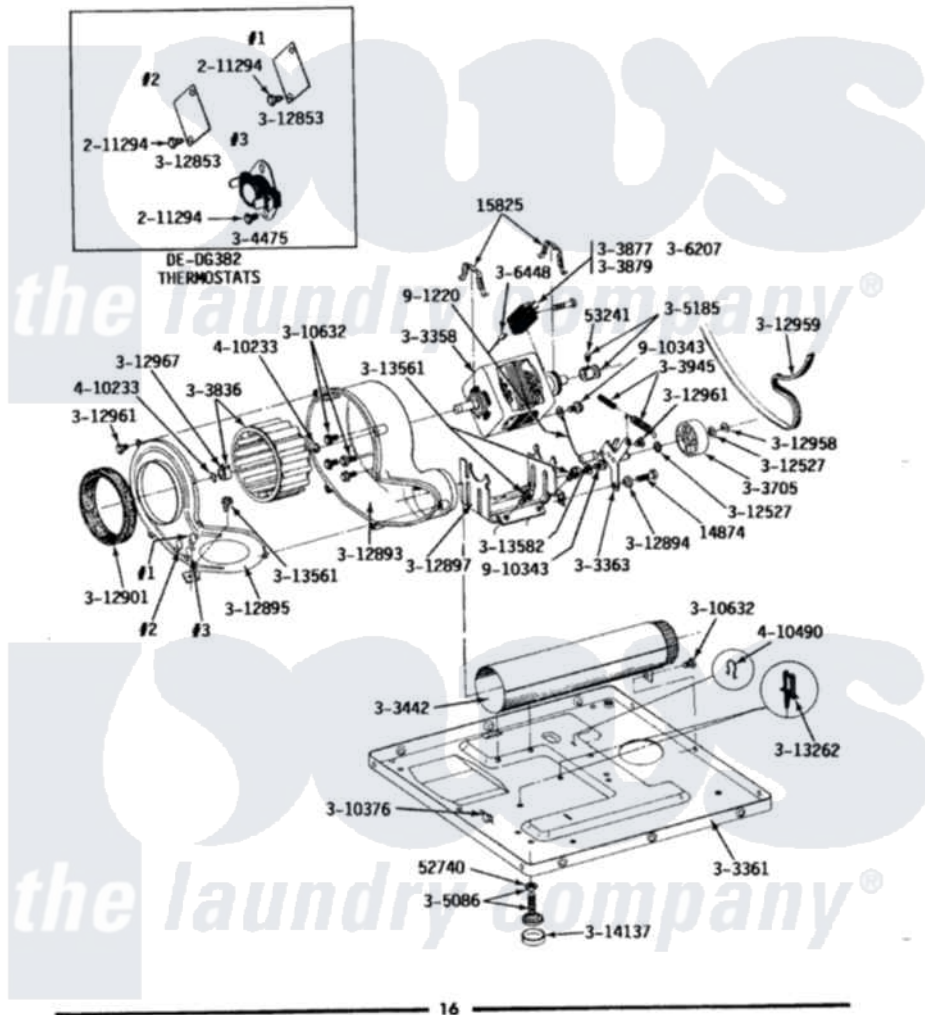

MODEL DE-DG382
MOTOR, BLOWER, BASE FRAME & THERMOSTATS

Maytag Residential Maytag LDE382 Dryer Parts Parts Diagram 07 - MOTOR\BLOWER\BASE FRAME\THERMOSTATS
Click on the part number to view part

Item	Original Part Number	Replaced By	Status	Part Description
1	Y014874			Screw, Idler Arm And Sleeve
2	Y015825			Clip, Motor To Motor Support
3	Y052740	62739		Nut, Lock
4	Y053241			Set Screw, Motor Pulley
5	211294	90767		Screw, 8A X 3/8 HeX Washer Head Tapping
6	Y303358	W10410999		Motor-Drve
7	Y303361		Not Available	BASE ASSY. (UPPER & LOWER)
8	Y303363	6-3033630		Idler Arm
9	Y303442			EXHAUST DUCT ASSEMBLY
10	Y303705	6-3037050		Pulley- ID
11	Y303836			Blower Wheel Assembly And Clamp
12	Y303877		Not Available	SWITCH, MOTOR EXTERNAL START No.303358-2, No.303358-4, 303358-7
13	Y303879			Switch, Motor External Start

14	Y303945		IDLER SPRING ASSY. W/PLUG
15	Y304475		Cycling Thermostat 140 Deg.
16	Y305086		Adjustable Leg And Nut
17	Y305185	6-3051850	Pulley- MO
18	306207	Not Available	(PROD. No.303358-8 & No.303358-9)
19	306448	Not Available	WIRE
20	Y310376		Clip, Door Switch Harness
21	Y310632	1163839	Screw
22	Y312527		Washer, Idler Shaft
23	Y312853		Cover For Thermostat Openin
24	Y312893		Housing, Blower
25	Y312894	315772	Sleeve, Idler Arm
26	Y312895	Not Available	COVER FOR BLOWER----NA
27	312897	Not Available	SUPPORT, MOTOR
28	Y312901		Seal, Housing Cover
29	312958	354987	Ring, Retaining
30	Y312959		Poly "V" Belt For Tumbler
31	Y312961	W10116751	Screw
32	312967		Clamp, Blower Housing
33	Y313262	W10116752	Retainer-
34	Y313561		Screw----NA
35	Y313582	W10116756	Spacer
36	Y314137		Foot, Rubber
37	410233	9703438	Ring-Retrn
38	410490		Spring, Retainer Wire Harness
39	901220		Ground Wire
40	910343	488234	Screw 8-32 X 1/4