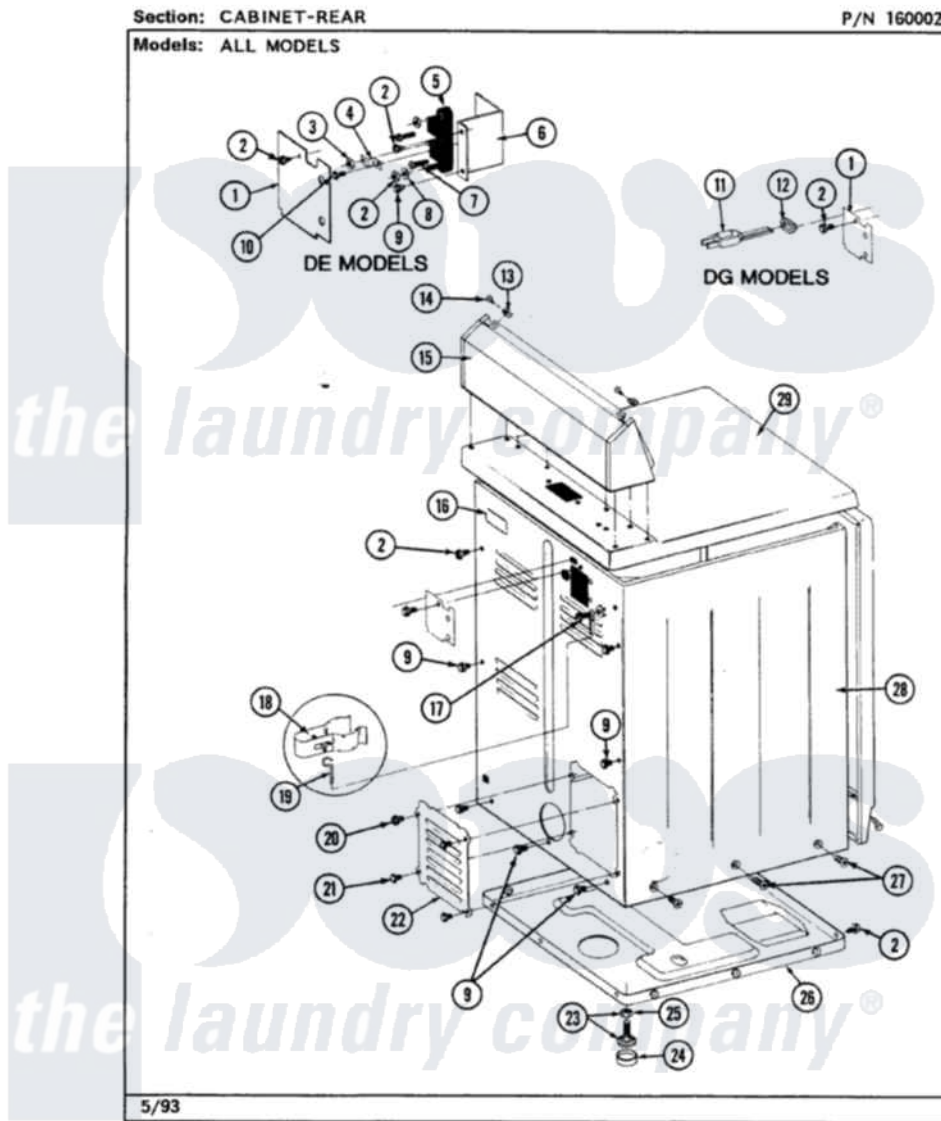

Maytag LDE4000ACL 02 - CABINET-REAR

Maytag [Residential Maytag LDE4000ACL Dryer Parts](#) Parts Diagram 02 - CABINET-REAR
Click on the part number to view part

Item	Original Part Number	Replaced By	Status	Part Description
1	Y312905		Not Available	COVER, TERMINAL
2	Y313561			Screw----NA
3	311484	112432		Nut
4	Y312184			Strap, Grounding
5	400008			Block, Terminal
6	Y312904			Bracket, Terminal Block
7	Y312209	W10001200		Screw
8	Y311270			Washer, Terminal Block
9	Y310632	1163839		Screw
10	Y311423	489483		Screw 10-32 X 1/2
13	215075			Fastener, Control Panel To Console
14	210932			Screw, No.8 X 9/16 Ctsk Note: Screw, Inlet Duct
15	305193L			Console
"	305193M		Not Available	CONSOLE-HARVEST WHEAT LABEL, ELECTRICAL INSTR.

16	214519		PART NOT USED-GAS MODELS ONLY
17	303846	22003781	Screw, Ground Strap
18	301548		Clamp, Ground Wire
19	311155		Ground Wire And Clamp
20	Y313559		Screw
21	211294	90767	Screw, 8A X 3/8 HeX Washer Head Tapping
22	Y312951	Not Available	ACCESS COVER, BACK
23	Y305086		Adjustable Leg And Nut
24	Y314137		Foot, Rubber
25	Y052740	62739	Nut, Lock
26	Y303361	Not Available	BASE ASSY. (UPPER & LOWER)
27	213077	Not Available	CAP FOR TIMER KNOB
28	307124L	Not Available	CABINET ASSY ALMOND
29	307104L		Top Cover Assembly