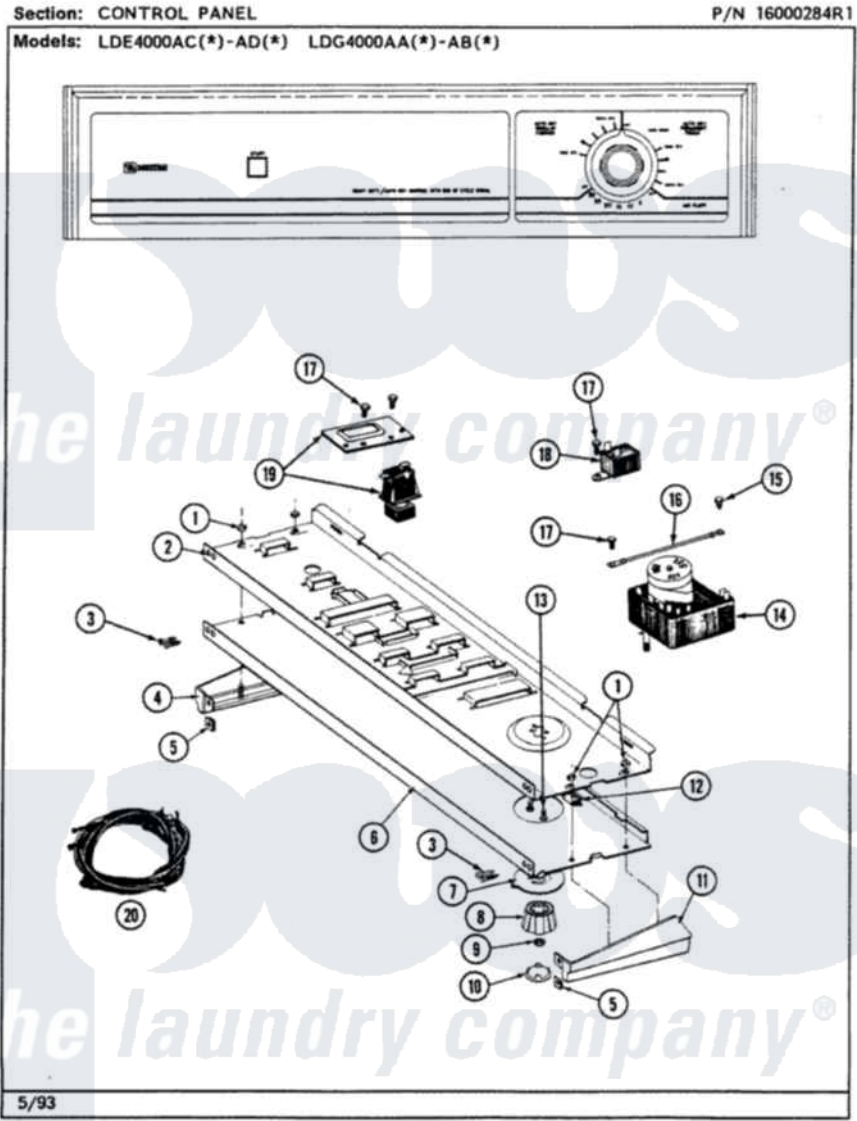

Maytag LDE4000ACL 03 - CONTROL PANEL

Maytag Residential Maytag LDE4000ACL Dryer Parts Parts Diagram 03 - CONTROL PANEL
 Click on the part number to view part

Item	Original Part Number	Replaced By	Status	Part Description
1	214872			Palnut, End Cap Note: Nut, Lamp Holder
2	314184			Back Up Plate
3	210932			Screw, No.8 X 9/16 Ctsk Note: Screw, Inlet Duct
4	207928		Not Available	END CAP, CTRL. PNL. (LT-BLK)
5	214894			Fastener, End Cap
6	308261			Control Panel
7	314725	33001500		Dial, Timer Indicator
8	314724			Knob For Timer
9	312273			Nut, Control Knob
10	314723	W10133501		Cap, Knob
11	207927			End Cap, Control Panel
12	214897			Pad, Control Panel
13	315317	488234		Screw 8-32 X 1/4
14	Y308221		Not Available	TIMER

15	211294	90767	Screw, 8A X 3/8 HeX Washer Head Tapping
16	204807		Ground Wire, Supp. Plte To Top Cover
17	211168	W10139210	Screw, 8-18 X 5/16
18	305205	694419	Mini-Buzzer
19	207365		2 Button Switch
20	307305		Switch Push To Start
21	308319	Not Available	WIRE HARNESS
22	16000327	Not Available	GUIDE, QUICK REF. - MAYTAG