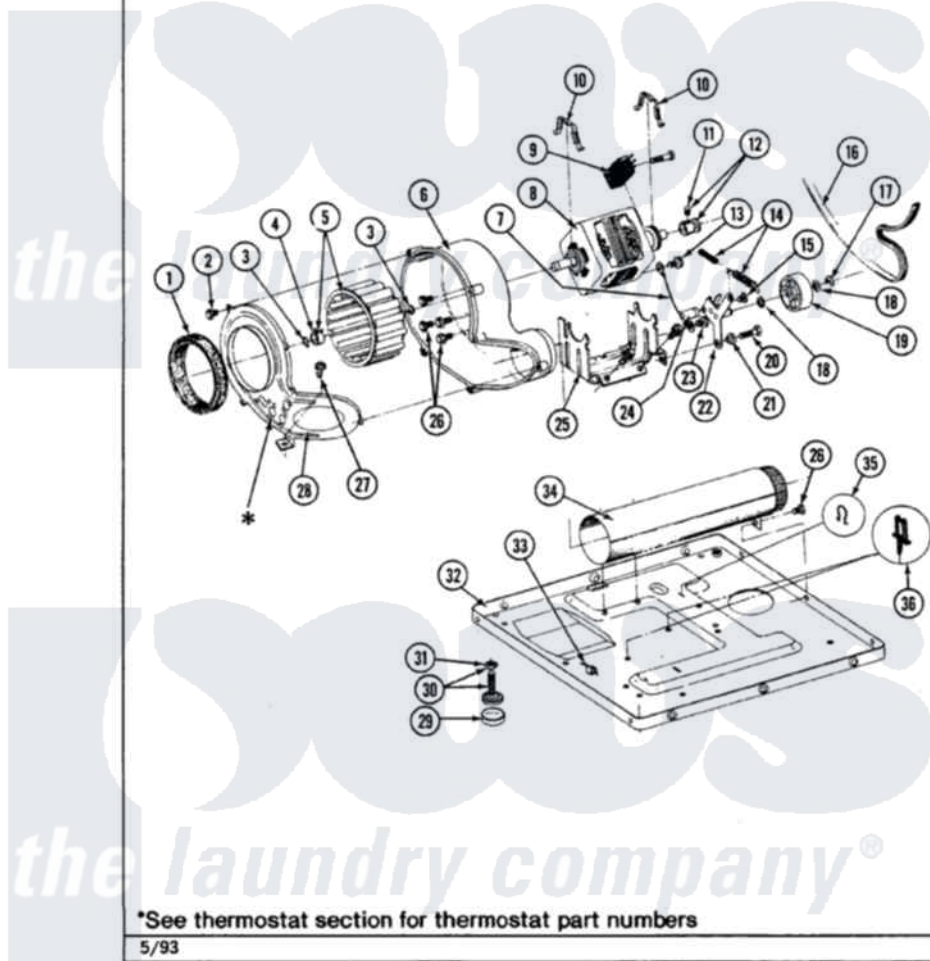

Maytag LDE4000ACL 06 - MOTOR DRIVE

Section: MOTOR DRIVE

P/N 1600028

Models: ALL MODELS

Maytag [Residential Maytag LDE4000ACL Dryer Parts](#) Parts Diagram 06 - MOTOR DRIVE

[Click on the part number to view part](#)

Item	Original Part Number	Replaced By	Status	Part Description
1	Y312901			Seal, Housing Cover
2	Y312961	W10116751		Screw
3	410233	9703438		Ring-Retrn
4	312967			Clamp, Blower Housing
5	Y303836			Blower Wheel Assembly And Clamp
6	Y312893			Housing, Blower
7	901220			Ground Wire
8	Y303358	W10410999		Motor-Drive
9	306207		Not Available	(PROD. No.303358-8 & No.303358-9)
"	Y303877		Not Available	SWITCH, MOTOR EXTERNAL START No.303358-2, No.303358-4, 303358-7
"	Y303879			Switch, Motor External Start
10	Y015825			Clip, Motor To Motor Support
11	Y053241			Set Screw, Motor Pulley
12	Y305185	6-3051850		Pulley- MO

13	910343	488234	Screw 8-32 X 1/4
14	Y303945		IDLER SPRING ASSY. W/PLUG
15	Y312961	W10116751	Screw
16	Y312959		Poly "V" Belt For Tumbler
17	312958	354987	Ring, Retaining
18	Y312527		Washer, Idler Shaft
19	Y303705	6-3037050	Pulley- ID
20	Y014874		Screw, Idler Arm And Sleeve
21	Y312894	315772	Sleeve, Idler Arm
22	Y303363	6-3033630	Idler Arm
23	211294	90767	Screw, 8A X 3/8 HeX Washer Head Tapping
24	Y313582	W10116756	Spacer
25	312897		Not Available
26	Y310632	1163839	SUPPORT, MOTOR
27	Y313561		Screw----NA
28	314846		Cover, Blower Housing
"	314778		Not Available
29	Y314137		COVER, BLOWER HOUSING
30	Y305086		Foot, Rubber
31	Y052740	62739	Adjustable Leg And Nut
32	Y303361		Not Available
33	Y310376		Nut, Lock
34	Y303442		BASE ASSY. (UPPER & LOWER)
35	410490		Clip, Door Switch Harness
36	Y313262	W10116752	EXHAUST DUCT ASSEMBLY
			Spring, Retainer Wire Harness
			Retainer-