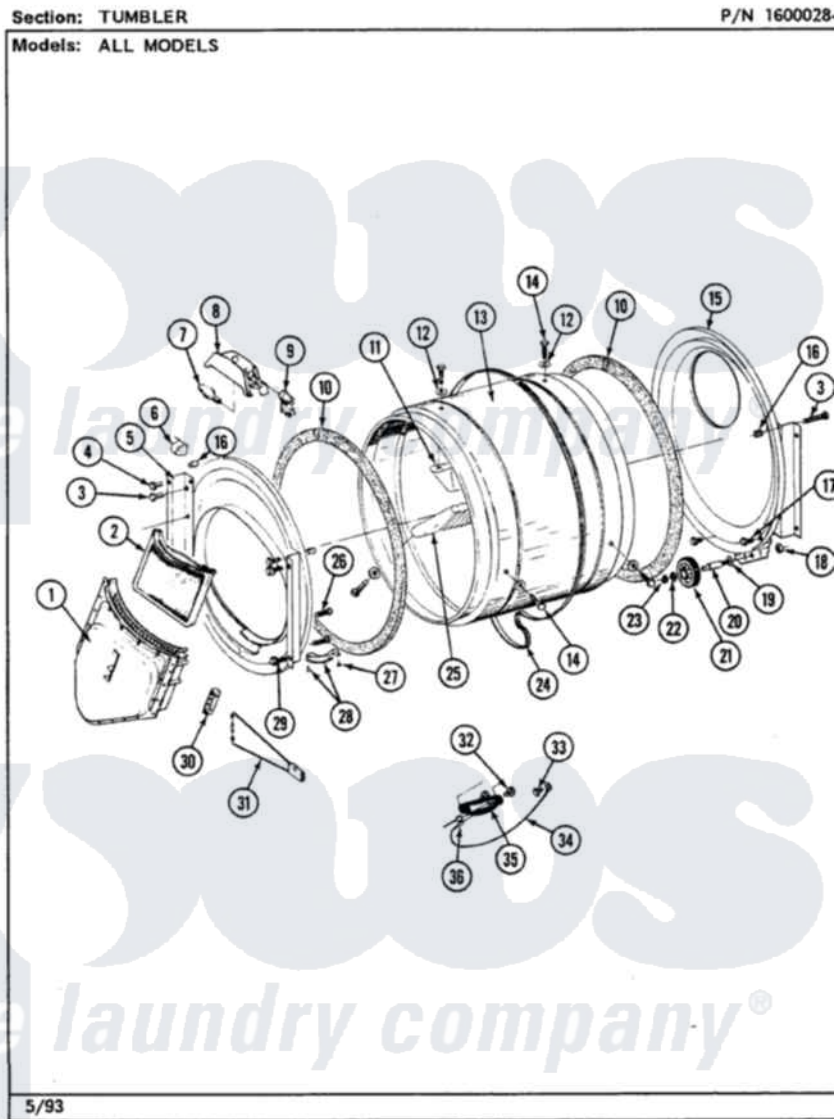

Maytag LDE4000ACL 08 - TUMBLER

Maytag [Residential Maytag LDE4000ACL Dryer Parts](#) Parts Diagram 08 - TUMBLER
Click on the part number to view part

Item	Original Part Number	Replaced By	Status	Part Description
1	Y307112	33001016		Outlet Duct Assembly
2	Y307107	33002970		Lint Filte
3	313764		Not Available	SCREW
4	Y313561			Screw----NA
5	307109	33001179		Front, Tumbler
"	307117			Tumbler Front W/Seal
"	307311	33001179		Front, Tumbler
6	Y310376			Clip, Door Switch Harness
7	Y307100	67001316		Bulb, Light
8	314955	33001496		Lamp- Hold
9	307097	33001496		Lamp- Hold
10	314820			Seal, Tumbler
11	314803	33001012		Baffle
12	314158			Washer, Baffle To Tumbler
13	306663		Not Available	TUMBLER W/BAFFLES
"	314802		Not Available	TUMBLER W/OUT BAFFLES

14	Y310759		Screw, Tumbler Baffles
15	Y308544	33001178	Back, Tumbler
"	Y307114	33001178	Back, Tumbler
16	313915	31-3915	Tech Sheet
17	211294	90767	Screw, 8A X 3/8 HeX Washer Head Tapping
18	312538	33001443	Nut, Hex
19	Y313347	312535	Washer, Vault Mounting Brk.
20	Y312948	6-3129480	Shaft- Tumbler
21	Y303373	12001541	Drum Roller/Washer Assembly--W
22	312535		Washer, Vault Mounting Brk.
23	410233	9703438	Ring-Retrn
24	Y312959		Poly "V" Belt For Tumbler
25	314804	33001004	Baffle, Tall
26	Y314110	33002917	Screw, No.10-16
27	210720		Rivet, Bearing To Tumbler Fmt
28	306508		Tumbler Bearing Kit ---W
29	Y310632	1163839	Screw
30	315020		Switch Housing
31	307206	307207	Reed Switch
32	Y251119	3177991	Screw
33	211294	90767	Screw, 8A X 3/8 HeX Washer Head Tapping
34	Y303711		Sensor Ground Wire
35	304997		Sensor Assembly With Screws
36	Y312658		Receptacle, Sensor Ground Wire