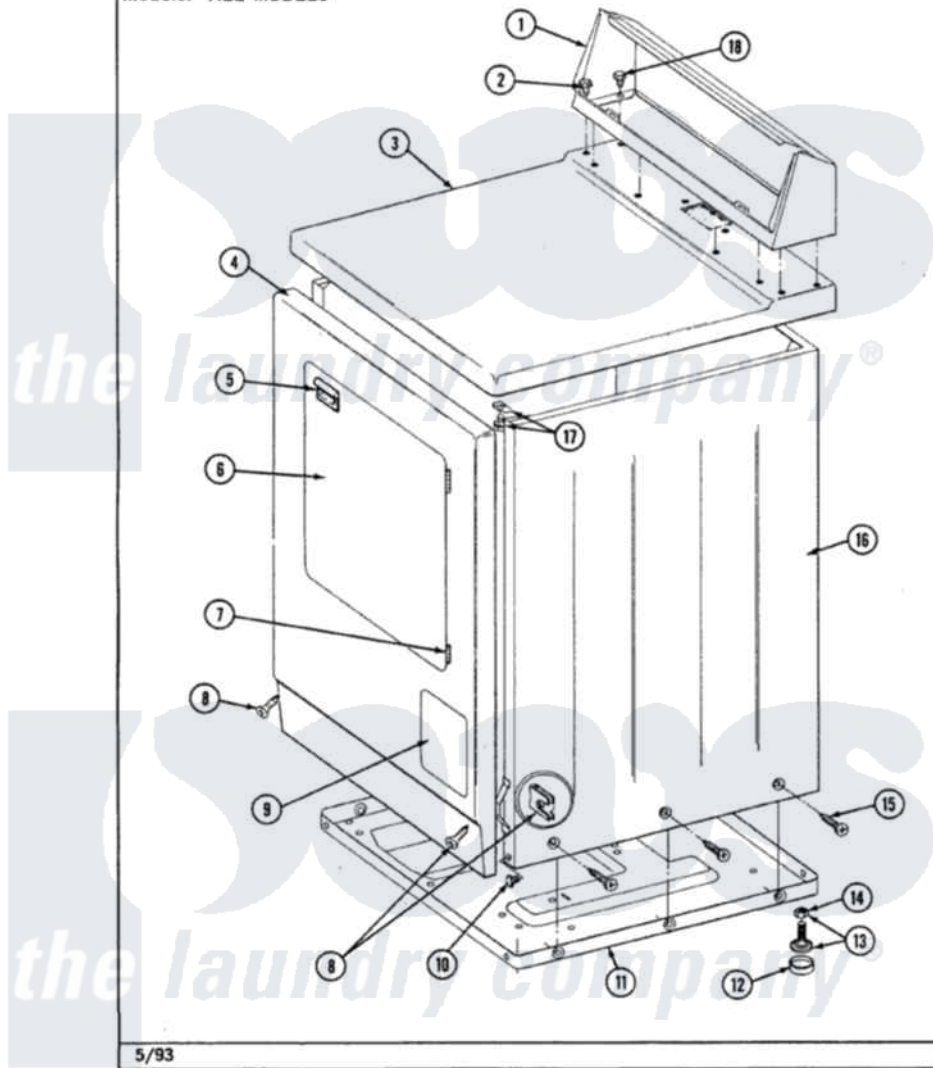

Maytag LDE4000ACW 01 - CABINET-FRONT

Section: CABINET-FRONT

P/N 1600028

Models: ALL MODELS

5/93

Maytag Residential Maytag LDE4000ACW Dryer Parts Parts Diagram 01 - CABINET-FRONT

Click on the part number to view part

Item	Original Part Number	Replaced By	Status	Part Description
1	Y305193			Console
2	Y313559			Screw
3	307104			Top Cover Assembly
4	308000			Panel, Front
"	Y307998			Front Panel
5	314946			Handle White
6	Y307111		Not Available	DOOR ASSY. COMPLETE (WHT)
"	314966			Panel, Outer
7	307099	33001230		Hinge, Door
8	204439			Screw And Fstner Assembly
10	Y310632	1163839		Screw
11	Y303361		Not Available	BASE ASSY. (UPPER & LOWER)
12	Y314137			Foot, Rubber
13	Y305086			Adjustable Leg And Nut
14	Y052740	62739		Nut, Lock

15	213007		Xfor Cabinet See Cabinet, Back
16	307124		Cabinet
17	204445		Screw And Fastener Assembly
18	211294	90767	Screw, 8A X 3/8 HeX Washer Head Tapping