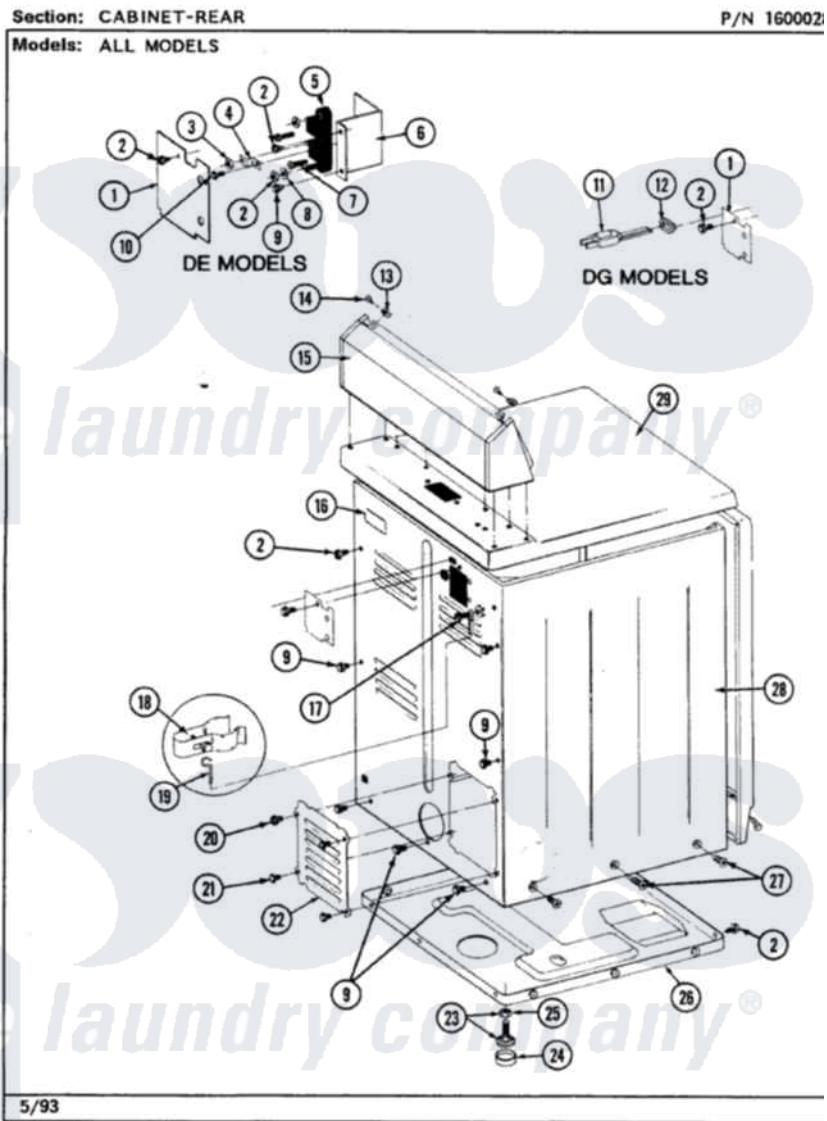

# Maytag LDE4000ACW 02 - CABINET-REAR

Maytag [Residential Maytag LDE4000ACW Dryer Parts](#) Parts Diagram 02 - CABINET-REAR  
Click on the part number to view part

Item	Original Part Number	Replaced By	Status	Part Description
1	Y312905		Not Available	COVER, TERMINAL
2	<a href="#">Y313561</a>			Screw----NA
3	311484	<a href="#">112432</a>		Nut
4	<a href="#">Y312184</a>			Strap, Grounding
5	<a href="#">400008</a>			Block, Terminal
6	<a href="#">Y312904</a>			Bracket, Terminal Block
7	Y312209	<a href="#">W10001200</a>		Screw
8	<a href="#">Y311270</a>			Washer, Terminal Block
9	Y310632	<a href="#">1163839</a>		Screw
10	Y311423	<a href="#">489483</a>		Screw 10-32 X 1/2
13	<a href="#">215075</a>			Fastener, Control Panel To Console
14	<a href="#">210932</a>			Screw, No.8 X 9/16 Ctsk Note: Screw, Inlet Duct
15	<a href="#">Y305193</a>			Console
"	305193M		Not Available	CONSOLE-HARVEST WHEAT LABEL, ELECTRICAL INSTR.

16	214519		PART NOT USED-GAS MODELS ONLY
17	303846	<a href="#">22003781</a>	Screw, Ground Strap
18	<a href="#">301548</a>		Clamp, Ground Wire
19	<a href="#">311155</a>		Ground Wire And Clamp
20	<a href="#">Y313559</a>		Screw
21	211294	<a href="#">90767</a>	Screw, 8A X 3/8 HeX Washer Head Tapping
22	Y312951	Not Available	ACCESS COVER, BACK
23	<a href="#">Y305086</a>		Adjustable Leg And Nut
24	<a href="#">Y314137</a>		Foot, Rubber
25	Y052740	<a href="#">62739</a>	Nut, Lock
26	Y303361	Not Available	BASE ASSY. (UPPER & LOWER)
27	213077	Not Available	CAP FOR TIMER KNOB
28	<a href="#">307124</a>		Cabinet
29	<a href="#">307104</a>		Top Cover Assembly