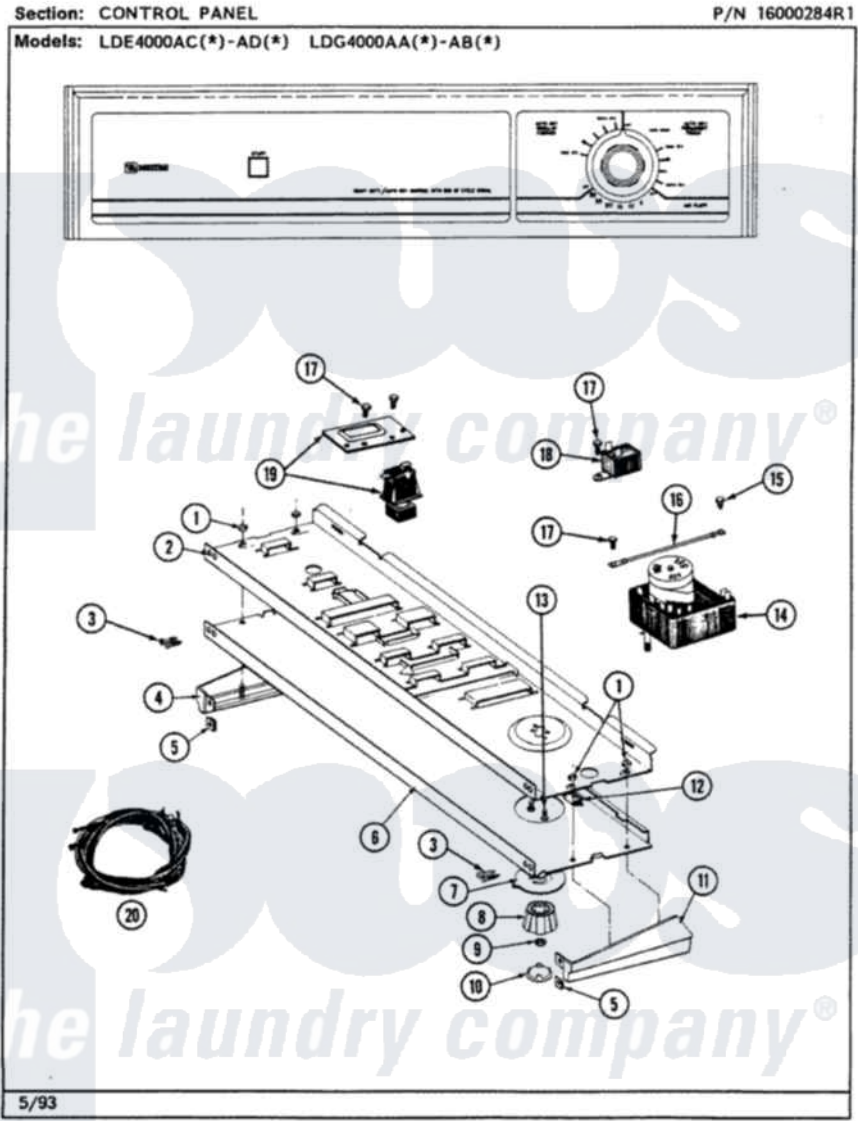

# Maytag LDE4000ACW 03 - CONTROL PANEL

Maytag Residential Maytag LDE4000ACW Dryer Parts Parts Diagram 03 - CONTROL PANEL  
 Click on the part number to view part

Item	Original Part Number	Replaced By	Status	Part Description
1	<a href="#">214872</a>			Palnut, End Cap Note: Nut, Lamp Holder
2	<a href="#">314184</a>			Back Up Plate
3	<a href="#">210932</a>			Screw, No.8 X 9/16 Ctsk Note: Screw, Inlet Duct
4	207928		Not Available	END CAP, CTRL. PNL. (LT-BLK)
5	<a href="#">214894</a>			Fastener, End Cap
6	<a href="#">308261</a>			Control Panel
7	314725	<a href="#">33001500</a>		Dial, Timer Indicator
8	<a href="#">314724</a>			Knob For Timer
9	<a href="#">312273</a>			Nut, Control Knob
10	314723	<a href="#">W10133501</a>		Cap, Knob
11	<a href="#">207927</a>			End Cap, Control Panel
12	<a href="#">214897</a>			Pad, Control Panel
13	315317	<a href="#">488234</a>		Screw 8-32 X 1/4
14	Y308221		Not Available	TIMER

15	211294	<a href="#">90767</a>	Screw, 8A X 3/8 HeX Washer Head Tapping
16	<a href="#">204807</a>		Ground Wire, Supp. Plte To Top Cover
17	211168	<a href="#">W10139210</a>	Screw, 8-18 X 5/16
18	305205	<a href="#">694419</a>	Mini-Buzzer
19	<a href="#">207365</a>		2 Button Switch
20	<a href="#">307305</a>		Switch Push To Start
21	308319	Not Available	WIRE HARNESS
22	16000327	Not Available	GUIDE, QUICK REF. - MAYTAG