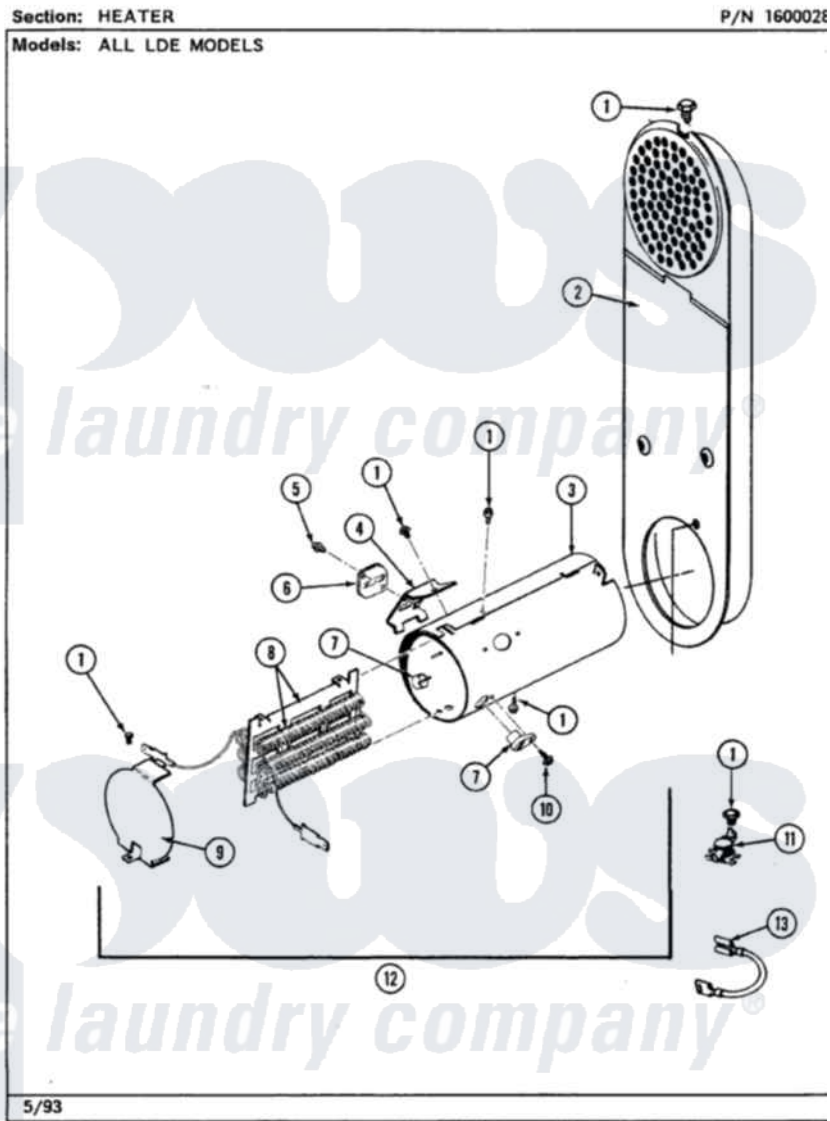

Maytag LDE4000ACW 05 - HEATER

Maytag [Residential Maytag LDE4000ACW Dryer Parts](#) Parts Diagram 05 - HEATER
Click on the part number to view part

Item	Original Part Number	Replaced By	Status	Part Description
1	211294	90767		Screw, 8A X 3/8 HeX Washer Head Tapping
2	308503		Not Available	INLET DUCT ASSEMBLY
"	307120		Not Available	INLET DUCT ASSY.
3	314995			Enclosure, Heater
4	315346			Bracket, Thermal Fuse
5	314848	W10116760		Screw
6	307473			Fuse, Thermal
7	314998			Insulator, Terminal
8	307184	Y308612		Heater Sub-Assembly
9	314999			Shield, Radiant
10	314554		Not Available	SCREW
11	308217			Thermostat, Hi-Limit
"	303396			Thermostat, Hi-Limit
12	307178			Heater Assembly
13	Y307173			Wire, Jumper