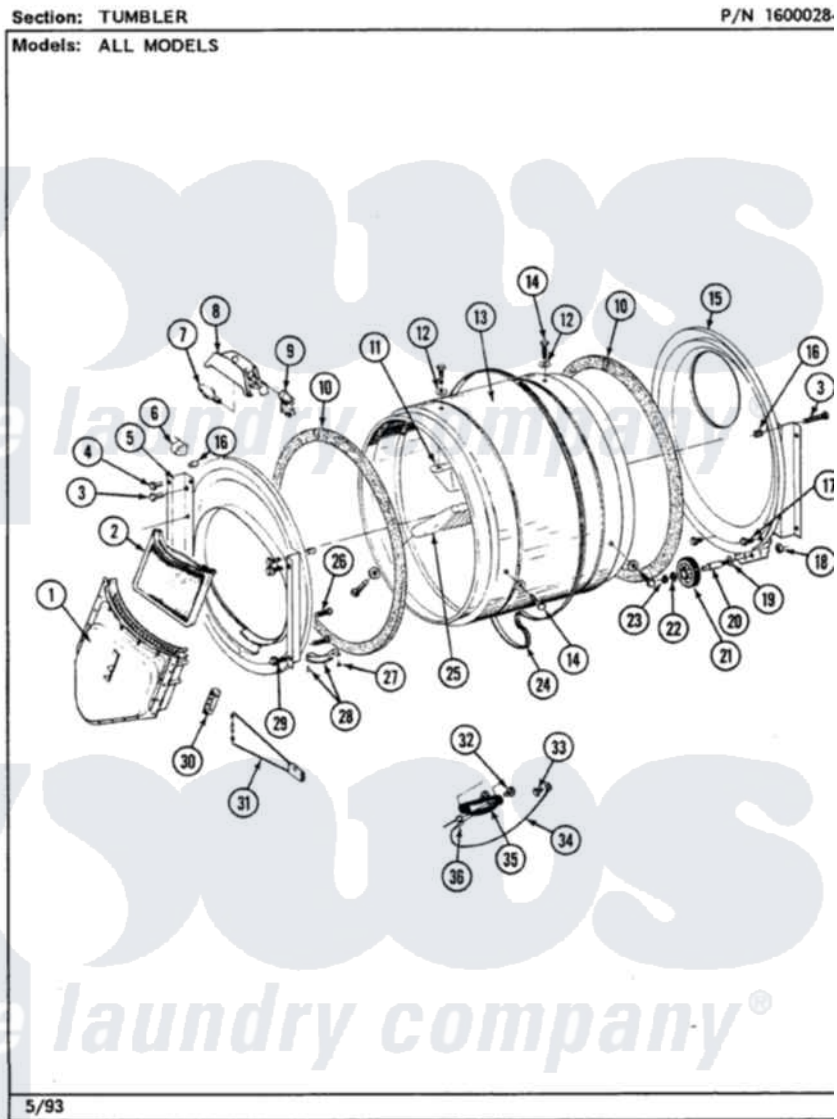

Maytag LDE4000ACW 08 - TUMBLER

Maytag Residential Maytag LDE4000ACW Dryer Parts Parts Diagram 08 - TUMBLER
Click on the part number to view part

Item	Original Part Number	Replaced By	Status	Part Description
1	Y307112	33001016		Outlet Duct Assembly
2	Y307107	33002970		Lint Filte
3	313764		Not Available	SCREW
4	Y313561			Screw----NA
5	307109	33001179		Front, Tumbler
"	307117			Tumbler Front W/Seal
"	307311	33001179		Front, Tumbler
6	Y310376			Clip, Door Switch Harness
7	Y307100	67001316		Bulb, Light
8	314955	33001496		Lamp- Hold
9	307097	33001496		Lamp- Hold
10	314820			Seal, Tumbler
11	314803	33001012		Baffle
12	314158			Washer, Baffle To Tumbler
13	306663		Not Available	TUMBLER W/BAFFLES
"	314802		Not Available	TUMBLER W/OUT BAFFLES

14	Y310759		Screw, Tumbler Baffles
15	Y308544	33001178	Back, Tumbler
"	Y307114	33001178	Back, Tumbler
16	313915	31-3915	Tech Sheet
17	211294	90767	Screw, 8A X 3/8 HeX Washer Head Tapping
18	312538	33001443	Nut, Hex
19	Y313347	312535	Washer, Vault Mounting Brk.
20	Y312948	6-3129480	Shaft- Tumbler
21	Y303373	12001541	Drum Roller/Washer Assembly--W
22	312535		Washer, Vault Mounting Brk.
23	410233	9703438	Ring-Retrn
24	Y312959		Poly "V" Belt For Tumbler
25	314804	33001004	Baffle, Tall
26	Y314110	33002917	Screw, No.10-16
27	210720		Rivet, Bearing To Tumbler Fmt
28	306508		Tumbler Bearing Kit ---W
29	Y310632	1163839	Screw
30	315020		Switch Housing
31	307206	307207	Reed Switch
32	Y251119	3177991	Screw
33	211294	90767	Screw, 8A X 3/8 HeX Washer Head Tapping
34	Y303711		Sensor Ground Wire
35	304997		Sensor Assembly With Screws
36	Y312658		Receptacle, Sensor Ground Wire