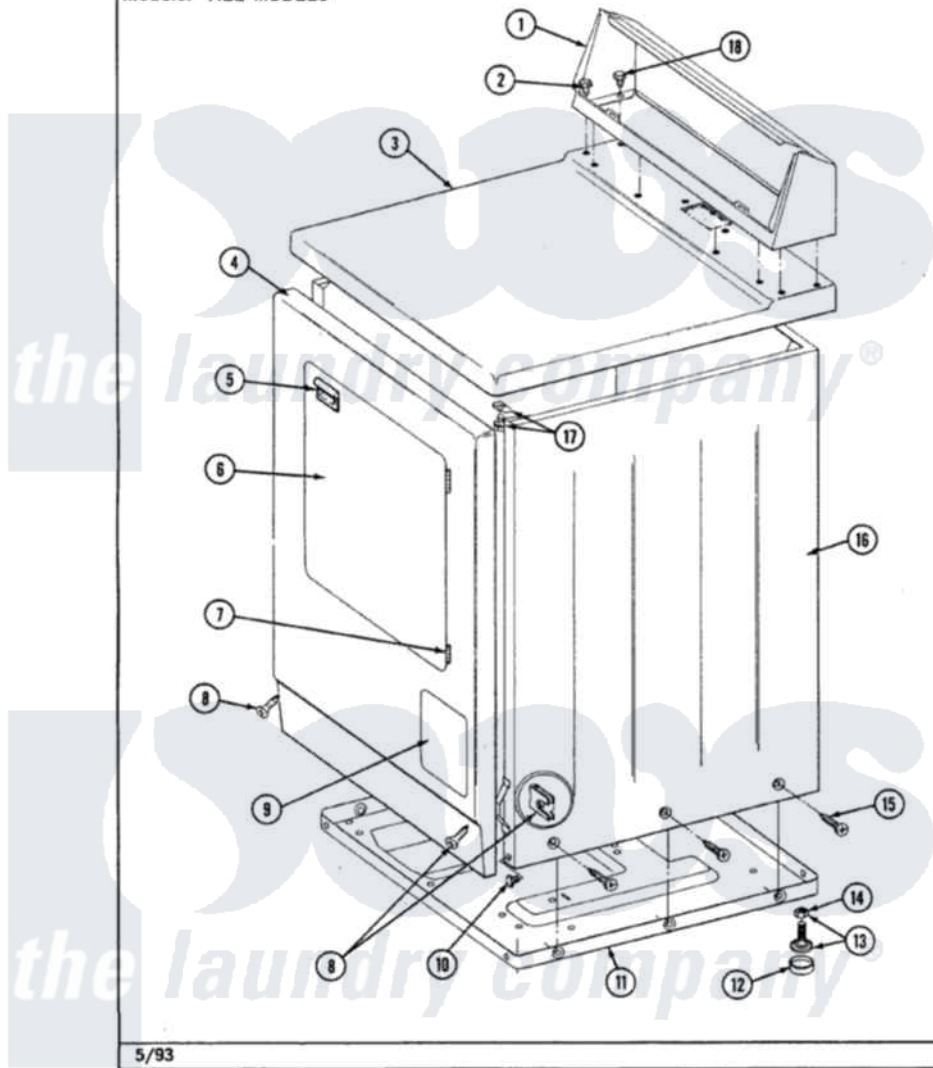

# Maytag LDE4000ADL 01 - CABINET-FRONT

Section: CABINET-FRONT

P/N 1600028

Models: ALL MODELS

5/93

Maytag [Residential Maytag LDE4000ADL Dryer Parts](#) Parts Diagram 01 - CABINET-FRONT

[Click on the part number to view part](#)

Item	Original Part Number	Replaced By	Status	Part Description
1	<a href="#">305193L</a>			Console
2	<a href="#">Y313559</a>			Screw
3	<a href="#">307104L</a>			Top Cover Assembly
4	<a href="#">308000L</a>			Front Panel Assembly
5	<a href="#">314972</a>			Handle Door ALM
6	314966L		Not Available	DOOR PANEL ALMOND
"	307111L	<a href="#">308061L</a>		Door Assembly---NA
7	307099	<a href="#">33001230</a>		Hinge, Door
8	<a href="#">204439</a>			Screw And Fstner Assembly
10	Y310632	<a href="#">1163839</a>		Screw
11	Y303361		Not Available	BASE ASSY. (UPPER & LOWER)
12	<a href="#">Y314137</a>			Foot, Rubber
13	<a href="#">Y305086</a>			Adjustable Leg And Nut
14	Y052740	<a href="#">62739</a>		Nut, Lock
15	<a href="#">213007</a>			Xfor Cabinet See Cabinet, Back

16	307124L	Not Available	CABINET ASSY ALMOND
17	<a href="#">204445</a>		Screw And Fastener Assembly
18	211294	<a href="#">90767</a>	Screw, 8A X 3/8 HeX Washer Head Tapping