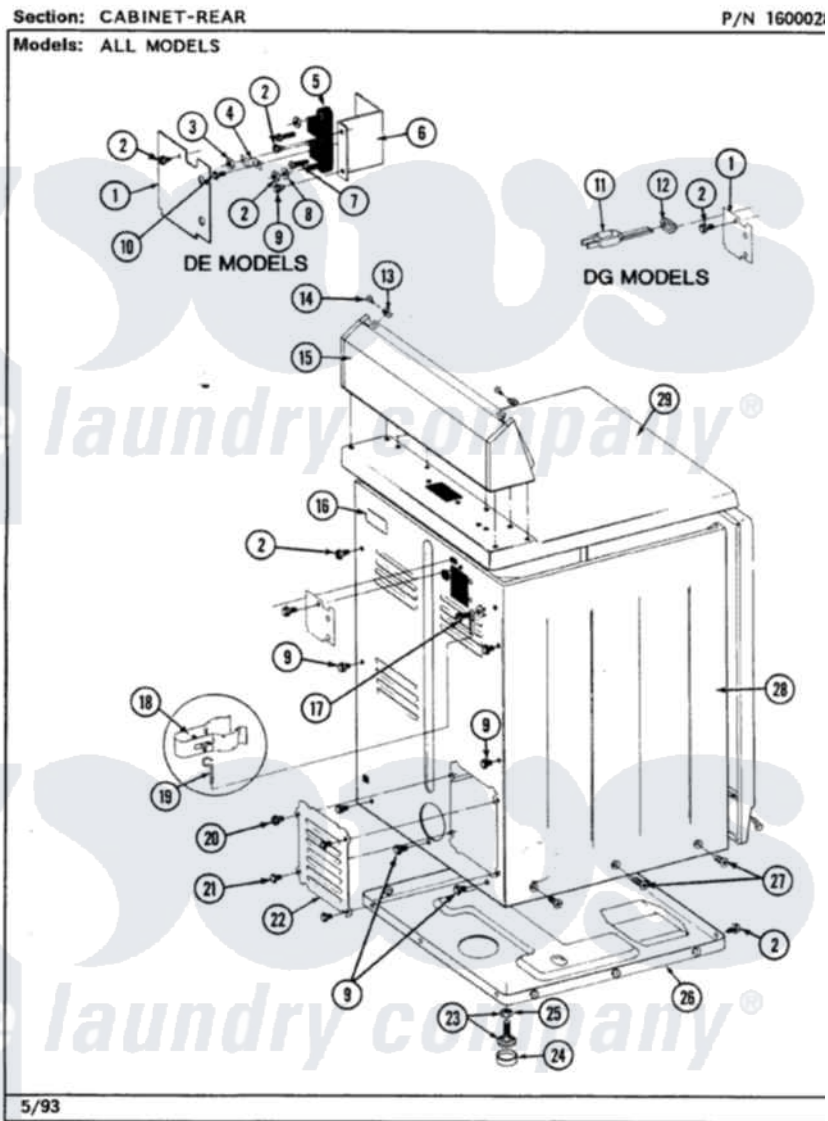

Maytag LDE4000ADL 02 - CABINET-REAR

Maytag Residential Maytag LDE4000ADL Dryer Parts Parts Diagram 02 - CABINET-REAR
Click on the part number to view part

Item	Original Part Number	Replaced By	Status	Part Description
1	Y312905		Not Available	COVER, TERMINAL
2	Y313561			Screw----NA
3	311484	112432		Nut
4	Y312184			Strap, Grounding
5	400008			Block, Terminal
6	Y312904			Bracket, Terminal Block
7	Y312209	W10001200		Screw
8	Y311270			Washer, Terminal Block
9	Y310632	1163839		Screw
10	Y311423	489483		Screw 10-32 X 1/2
11	305168	33002916		Power Cord, Canadian 240V
13	215075			Fastener, Control Panel To Console
14	210932			Screw, No.8 X 9/16 Ctsk Note: Screw, Inlet Duct
15	305193M		Not Available	CONSOLE-HARVEST WHEAT
"	305193L			Console

16	214519		LABEL, ELECTRICAL INSTR. PART NOT USED-GAS MODELS ONLY
17	303846	22003781	Screw, Ground Strap
18	301548		Clamp, Ground Wire
19	311155		Ground Wire And Clamp
20	Y313559		Screw
21	211294	90767	Screw, 8A X 3/8 HeX Washer Head Tapping
22	Y312951	Not Available	ACCESS COVER, BACK
23	Y305086		Adjustable Leg And Nut
24	Y314137		Foot, Rubber
25	Y052740	62739	Nut, Lock
26	Y303361	Not Available	BASE ASSY. (UPPER & LOWER)
27	213077	Not Available	CAP FOR TIMER KNOB
28	307124L	Not Available	CABINET ASSY ALMOND
29	307104L		Top Cover Assembly