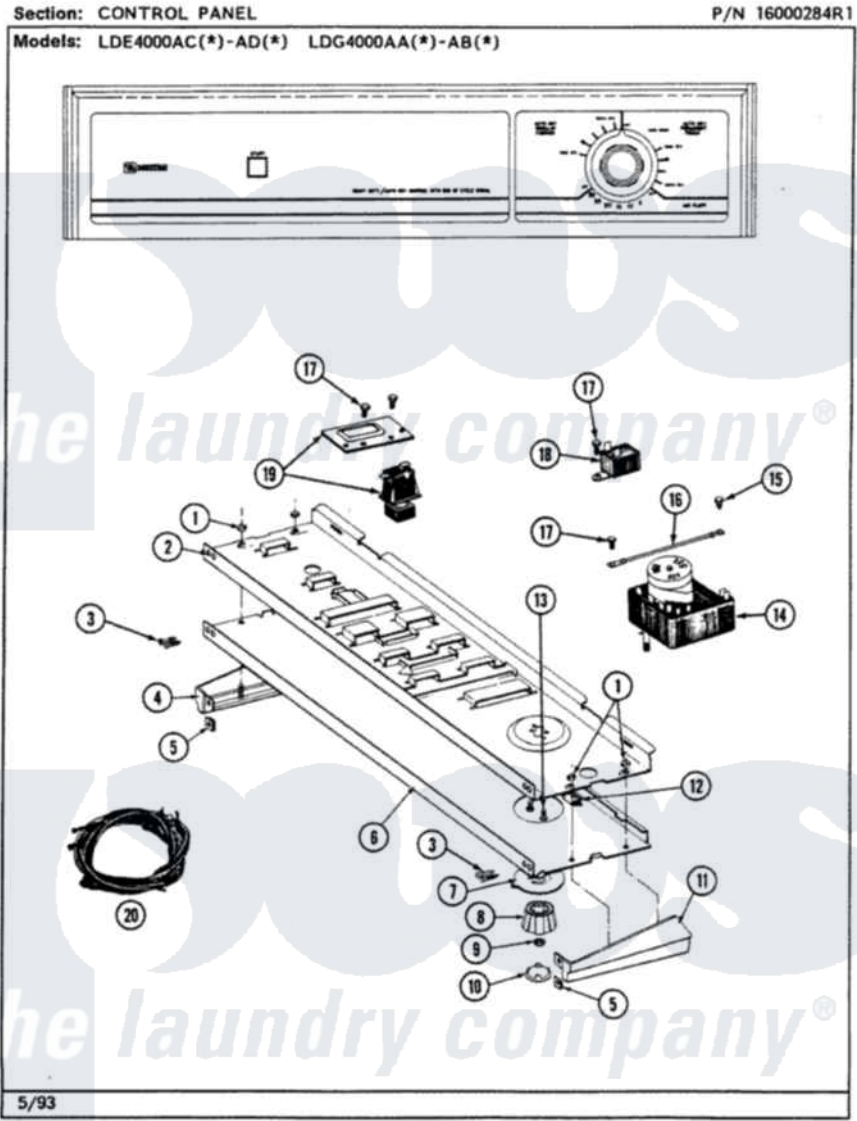

# Maytag LDE4000ADL 03 - CONTROL PANEL

Maytag Residential Maytag LDE4000ADL Dryer Parts Parts Diagram 03 - CONTROL PANEL  
 Click on the part number to view part

Item	Original Part Number	Replaced By	Status	Part Description
1	<a href="#">214872</a>			Palnut, End Cap Note: Nut, Lamp Holder
2	<a href="#">314184</a>			Back Up Plate
3	<a href="#">210932</a>			Screw, No.8 X 9/16 Ctsk Note: Screw, Inlet Duct
4	207928		Not Available	END CAP, CTRL. PNL. (LT-BLK)
5	<a href="#">214894</a>			Fastener, End Cap
6	<a href="#">308261</a>			Control Panel
7	314725	<a href="#">33001500</a>		Dial, Timer Indicator
8	<a href="#">314724</a>			Knob For Timer
9	<a href="#">312273</a>			Nut, Control Knob
10	314723	<a href="#">W10133501</a>		Cap, Knob
11	<a href="#">207927</a>			End Cap, Control Panel
12	<a href="#">214897</a>			Pad, Control Panel
13	315317	<a href="#">488234</a>		Screw 8-32 X 1/4
14	Y308221		Not Available	TIMER

15	211294	<a href="#">90767</a>	Screw, 8A X 3/8 HeX Washer Head Tapping
16	<a href="#">204807</a>		Ground Wire, Supp. Plte To Top Cover
17	211168	<a href="#">W10139210</a>	Screw, 8-18 X 5/16
18	305205	<a href="#">694419</a>	Mini-Buzzer
19	<a href="#">207365</a>		2 Button Switch
20	<a href="#">307305</a>		Switch Push To Start
21	308318	Not Available	WIRE HARNESS
22	16000327	Not Available	GUIDE, QUICK REF. - MAYTAG
"	315281	Not Available	MANUAL, USE & CARE (FRENCH)