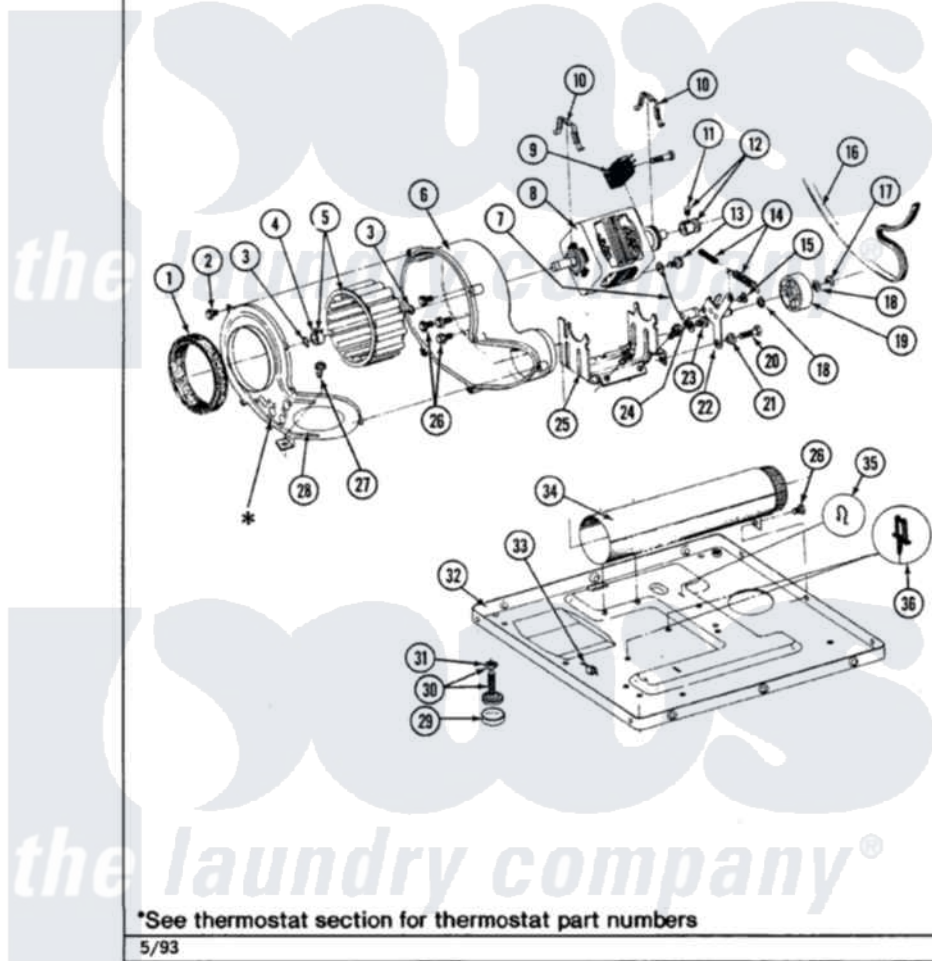

Maytag LDE4000ADL 06 - MOTOR DRIVE

Section: MOTOR DRIVE

P/N 1600028

Models: ALL MODELS

Maytag [Residential Maytag LDE4000ADL Dryer Parts](#) Parts Diagram 06 - MOTOR DRIVE

[Click on the part number to view part](#)

Item	Original Part Number	Replaced By	Status	Part Description
1	Y312901			Seal, Housing Cover
2	Y312961	W10116751		Screw
3	410233	9703438		Ring-Retrn
4	312967			Clamp, Blower Housing
5	Y303836			Blower Wheel Assembly And Clamp
6	Y312893			Housing, Blower
7	901220			Ground Wire
8	Y303358	W10410999		Motor-Drive
9	306207		Not Available	(PROD. No.303358-8 & No.303358-9)
"	Y303877		Not Available	SWITCH, MOTOR EXTERNAL START No.303358-2, No.303358-4, 303358-7
"	Y303879			Switch, Motor External Start
10	Y015825			Clip, Motor To Motor Support
11	Y053241			Set Screw, Motor Pulley
12	Y305185	6-3051850		Pulley- MO

13	910343	488234	Screw 8-32 X 1/4
14	Y303945		IDLER SPRING ASSY. W/PLUG
15	Y312961	W10116751	Screw
16	Y312959		Poly "V" Belt For Tumbler
17	312958	354987	Ring, Retaining
18	Y312527		Washer, Idler Shaft
19	Y303705	6-3037050	Pulley- ID
20	Y014874		Screw, Idler Arm And Sleeve
21	Y312894	315772	Sleeve, Idler Arm
22	Y303363	6-3033630	Idler Arm
23	211294	90767	Screw, 8A X 3/8 HeX Washer Head Tapping
24	Y313582	W10116756	Spacer
25	312897		Not Available
26	Y310632	1163839	SUPPORT, MOTOR
27	Y313561		Screw----NA
28	314846		Cover, Blower Housing
"	314778		Not Available
29	Y314137		COVER, BLOWER HOUSING
30	Y305086		Foot, Rubber
31	Y052740	62739	Adjustable Leg And Nut
32	Y303361		Not Available
33	Y310376		Nut, Lock
34	Y303442		BASE ASSY. (UPPER & LOWER)
35	410490		Clip, Door Switch Harness
36	Y313262	W10116752	EXHAUST DUCT ASSEMBLY
			Spring, Retainer Wire Harness
			Retainer-