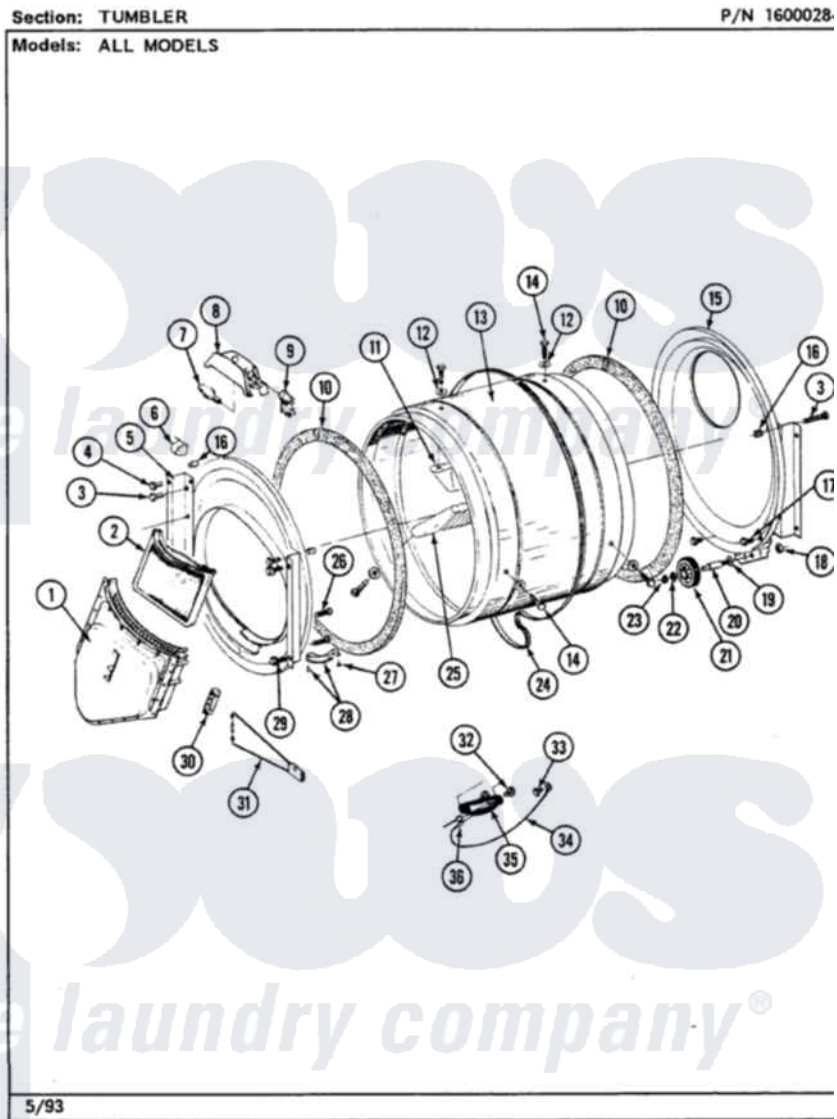

Maytag LDE4000ADL 08 - TUMBLER

Maytag [Residential Maytag LDE4000ADL Dryer Parts](#) Parts Diagram 08 - TUMBLER
Click on the part number to view part

Item	Original Part Number	Replaced By	Status	Part Description
1	Y307112	33001016		Outlet Duct Assembly
2	Y307107	33002970		Lint Filte
3	313764		Not Available	SCREW
4	Y313561			Screw----NA
5	307109	33001179		Front, Tumbler
"	307117			Tumbler Front W/Seal
"	307311	33001179		Front, Tumbler
6	Y310376			Clip, Door Switch Harness
7	Y307100	67001316		Bulb, Light
8	314955	33001496		Lamp- Hold
9	307097	33001496		Lamp- Hold
10	314820			Seal, Tumbler
11	314803	33001012		Baffle
12	314158			Washer, Baffle To Tumbler
13	306663		Not Available	TUMBLER W/BAFFLES
"	314802		Not Available	TUMBLER W/OUT BAFFLES

14	Y310759		Screw, Tumbler Baffles
15	Y308544	33001178	Back, Tumbler
"	Y307114	33001178	Back, Tumbler
16	313915	31-3915	Tech Sheet
17	211294	90767	Screw, 8A X 3/8 HeX Washer Head Tapping
18	312538	33001443	Nut, Hex
19	Y313347	312535	Washer, Vault Mounting Brk.
20	Y312948	6-3129480	Shaft- Tumbler
21	Y303373	12001541	Drum Roller/Washer Assembly--W
22	312535		Washer, Vault Mounting Brk.
23	410233	9703438	Ring-Retrn
24	Y312959		Poly "V" Belt For Tumbler
25	314804	33001004	Baffle, Tall
26	Y314110	33002917	Screw, No.10-16
27	210720		Rivet, Bearing To Tumbler Fmt
28	306508		Tumbler Bearing Kit ---W
29	Y310632	1163839	Screw
30	315020		Switch Housing
31	307206	307207	Reed Switch
32	Y251119	3177991	Screw
33	211294	90767	Screw, 8A X 3/8 HeX Washer Head Tapping
34	Y303711		Sensor Ground Wire
35	304997		Sensor Assembly With Screws
36	Y312658		Receptacle, Sensor Ground Wire