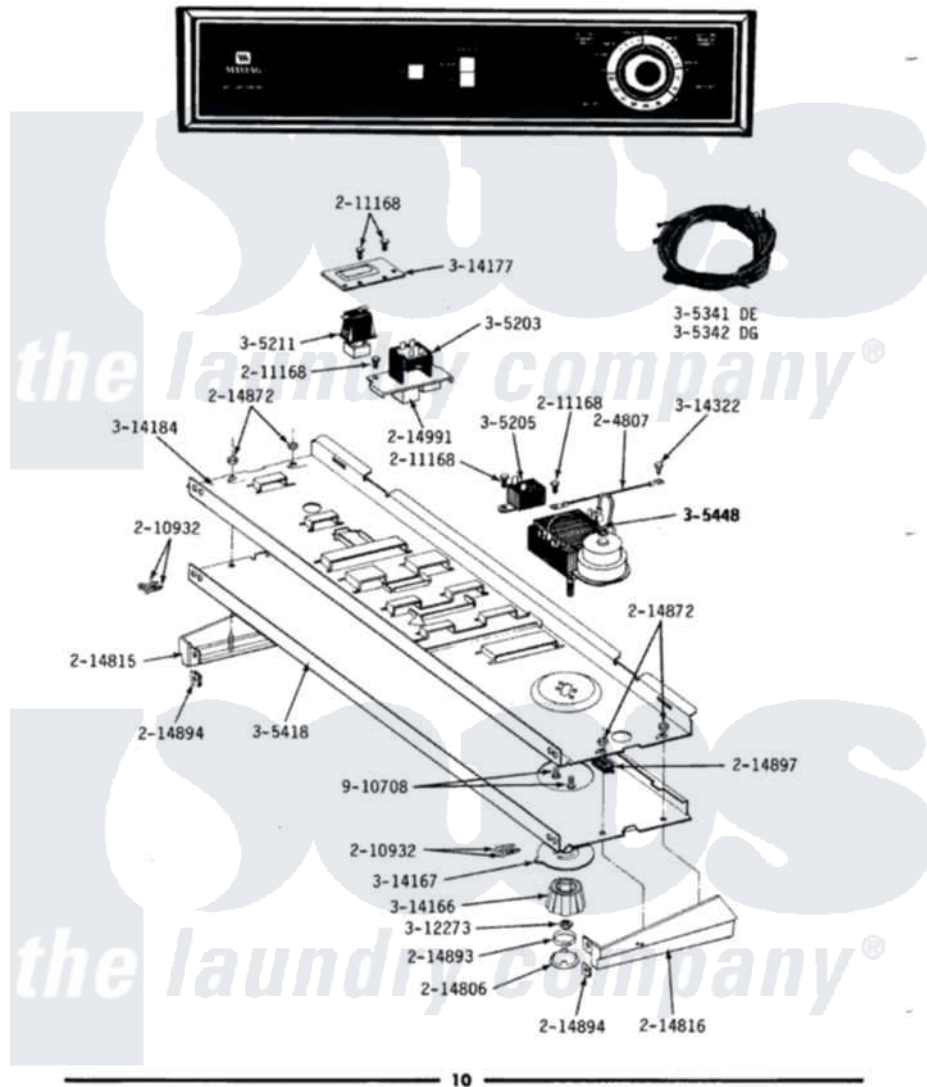

Maytag LDE410 01 - CONTROL PANEL

MODEL DE-DG410 CONTROL PANEL

Maytag [Residential Maytag LDE410 Dryer Parts](#) Parts Diagram 01 - CONTROL PANEL
Click on the part number to view part

Item	Original Part Number	Replaced By	Status	Part Description
1	204807			Ground Wire, Supp. Plte To Top Cover
2	210932			Screw, No.8 X 9/16 Ctsk Note: Screw, Inlet Duct
3	211168	W10139210		Screw, 8-18 X 5/16
4	214806		Not Available	CAP FOR TIMER KNOB
5	214815			End Cap F/Control Panel-LH
6	214816			End Cap F/Control Panel-RH
7	214872			Palnut, End Cap Note: Nut, Lamp Holder
8	214893		Not Available	DETENT RING F/TIMER KNOB CA
9	214894			Fastener, End Cap
10	214897			Pad, Control Panel
11	214991			Button For Switch
12	305203		Not Available	TEMPERATURE SELECTOR SWITCH
13	305205	694419		Mini-Buzzer