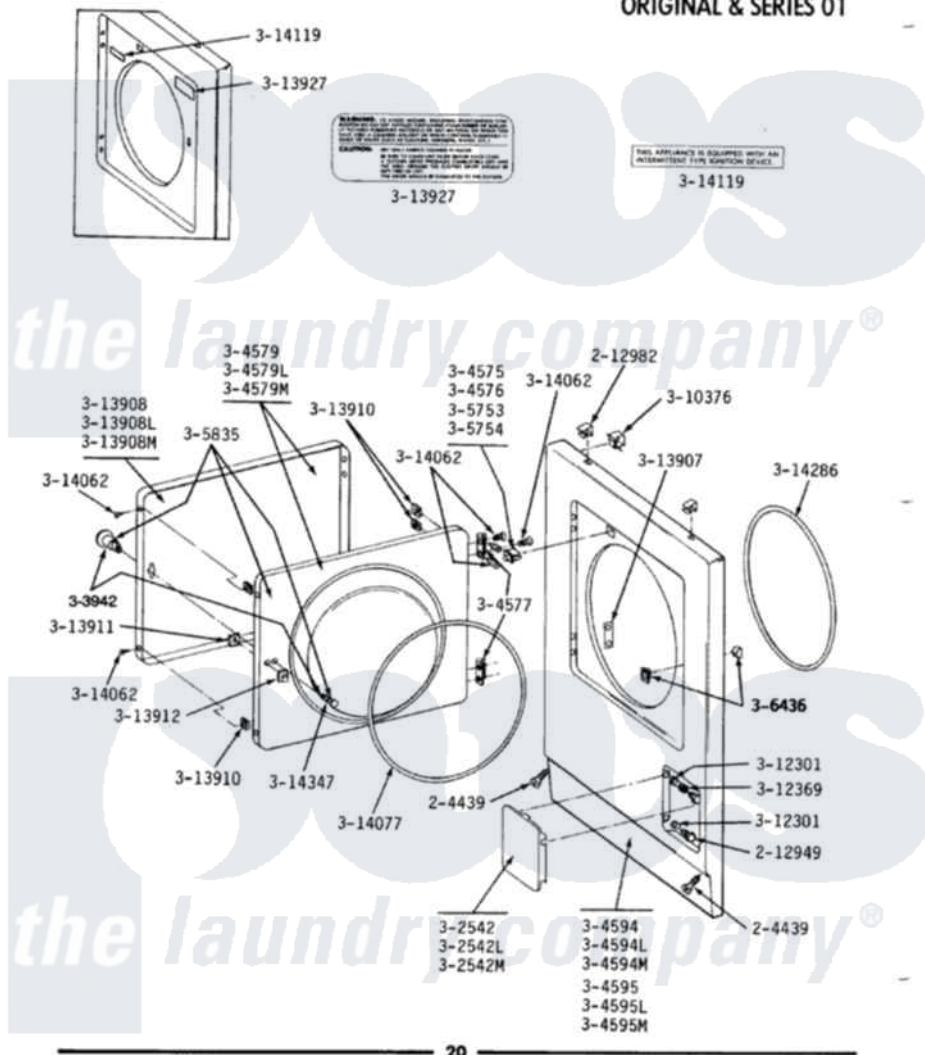

Maytag LDE410 02 - FRONT PANEL & DOOR ASSEMBLY

MODELS DE-DG110-210-410-510-610-710-810

**FRONT PANEL & DOOR ASSEMBLY
ORIGINAL & SERIES 01**

Maytag Residential Maytag LDE410 Dryer Parts Parts Diagram 02 - FRONT PANEL & DOOR ASSEMBLY
Click on the part number to view part

Item	Original Part Number	Replaced By	Status	Part Description
1	204439			Screw And Fstner Assembly
2	212949	22001866		Screw, Relay
3	212982	22001650		Fastener, Spring
4	302542		Not Available	PART NOT USED. (DG ONLY)
5	302542L		Not Available	PART NOT USED. (DG ONLY)
6	302542M		Not Available	ACCESS DOOR-HARVEST WHEAT
7	Y304575	W10169313		Switch-Dor
8	Y304576	W10169313		Switch-Dor
9	Y304577	33001230		Hinge, Door
10	306436			Door Latch Kit--W
12	304579L		Not Available	DOOR-ALMOND
14	304594			Front Panel-White
15	304594L		Not Available	FRONT PANEL-ALMOND
16	304594M	3369903		Dishrack
18	304595L		Not Available	FRONT PANEL-ALMOND
20	Y305753	W10169313		Switch-Dor

21	Y305754	W10169313	Switch-Dor
22	305835	Not Available	INNER DOOR WITH KNOB & SCRE
23	303942	Not Available	KNOB AND SCREW
24	Y310376		Clip, Door Switch Harness
25	312301	Not Available	BUSHING FOR ACCESS STUD
26	312369		Sleeve, Access Panel Stud Part Not Used
27	Y313907		Fastener, Twin
29	313908L	Not Available	DOOR PANEL-ALMOND
31	Y313910		Clip, Door Liner To Outer Panel
32	Y313911		Door Strike Retainer
33	Y313912	306436	Door Latch Kit-W
34	Y313927		INSTRUCTION LABEL
35	Y314062		Screw, Door Hinge And Panel
36	314077		Door Seal
37	314119	Not Available	GAS IGNITION LABEL
38	314286		Seal For Front Panel
39	314347	400021-1	Screw