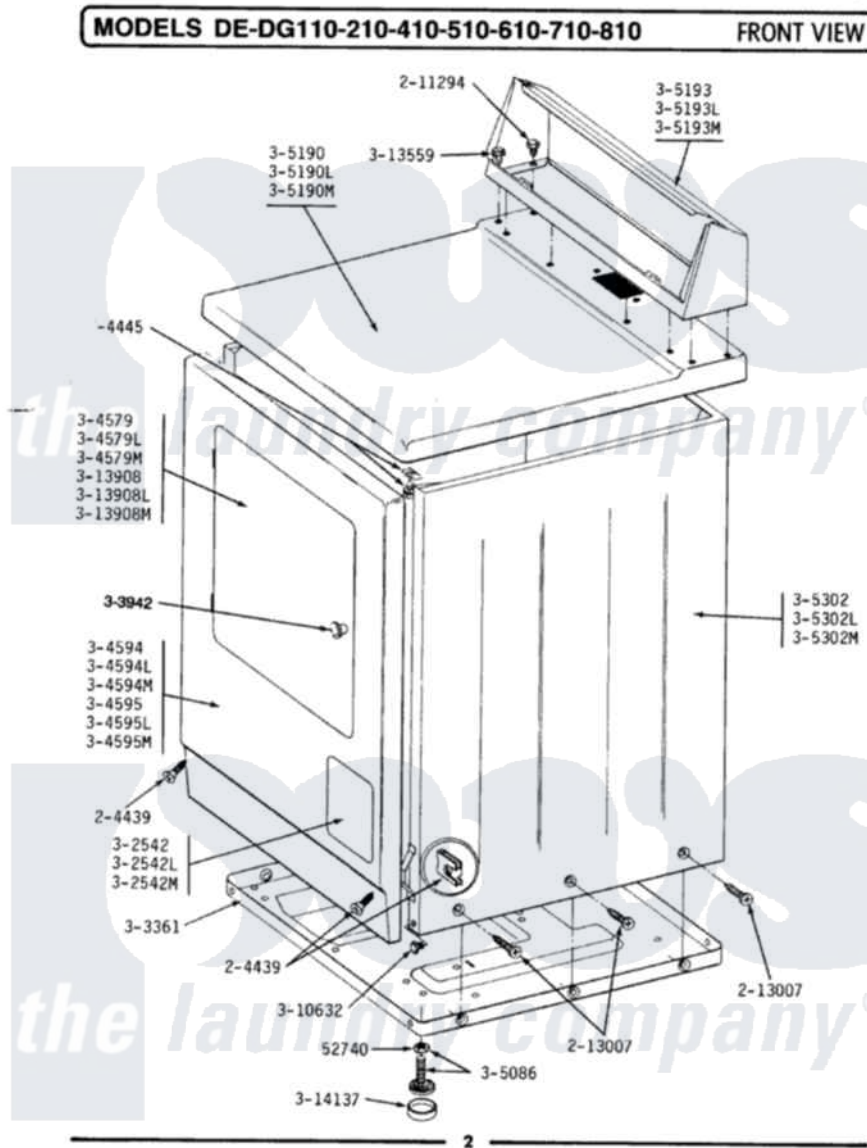

# Maytag LDE410 03 - FRONT VIEW

Maytag [Residential Maytag LDE410 Dryer Parts](#) Parts Diagram 03 - FRONT VIEW  
 Click on the part number to view part

Item	Original Part Number	Replaced By	Status	Part Description
1	Y052740	<a href="#">62739</a>		Nut, Lock
2	<a href="#">204439</a>			Screw And Fstner Assembly
3	<a href="#">204445</a>			Screw And Fastener Assembly
4	211294	<a href="#">90767</a>		Screw, 8A X 3/8 HeX Washer Head Tapping
5	<a href="#">213007</a>			Xfor Cabinet See Cabinet, Back
6	302542		Not Available	PART NOT USED. (DG ONLY)
7	302542L		Not Available	PART NOT USED. (DG ONLY)
8	302542M		Not Available	ACCESS DOOR-HARVEST WHEAT
9	Y303361		Not Available	BASE ASSY. (UPPER & LOWER)
11	304579L		Not Available	DOOR-ALMOND
13	<a href="#">304594</a>			Front Panel-White
14	304594L		Not Available	FRONT PANEL-ALMOND
15	304594M	<a href="#">3369903</a>		Dishrack
17	304595L		Not Available	FRONT PANEL-ALMOND

19	<a href="#">Y305086</a>		Adjustable Leg And Nut
21	305190L	<a href="#">307104L</a>	Top Cover Assembly
24	<a href="#">305193L</a>		Console
27	305302L	Not Available	CABINET-ALMOND
29	303942	Not Available	KNOB AND SCREW
30	Y310632	<a href="#">1163839</a>	Screw
31	<a href="#">Y313559</a>		Screw
33	313908L	Not Available	DOOR PANEL-ALMOND
35	<a href="#">Y314137</a>		Foot, Rubber