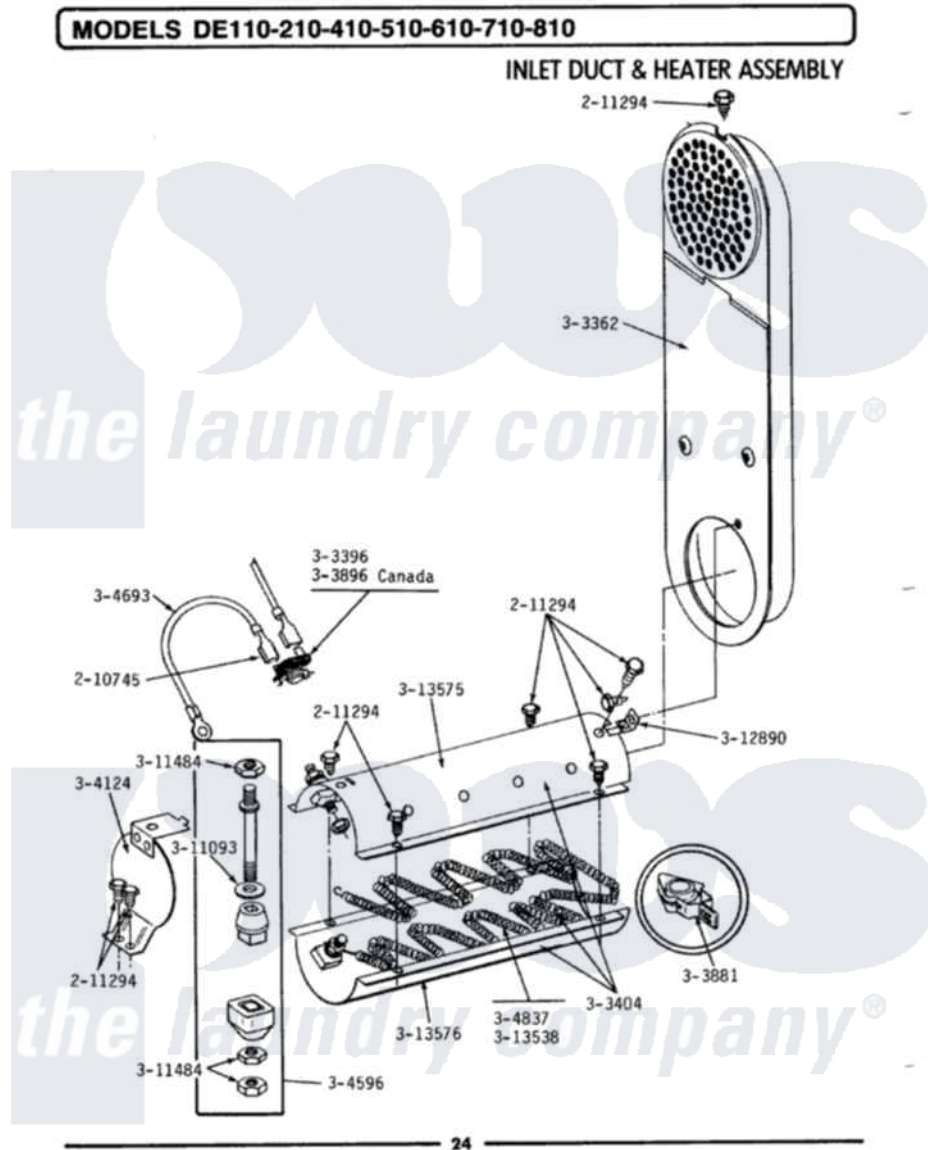

Maytag LDE410 04 - INLET DUCT & HEATER ASSEMBLY

Maytag Residential Maytag LDE410 Dryer Parts Parts Diagram 04 - INLET DUCT & HEATER ASSEMBLY
 Click on the part number to view part

Item	Original Part Number	Replaced By	Status	Part Description
1	210745			Wire Terminal
2	211294	90767		Screw, 8A X 3/8 HeX Washer Head Tapping
3	Y303362			Inlet Duct Assembly - DE
4	303396			Thermostat, Hi-Limit
5	Y303404			Heater Assembly Complete
6	Y303881			Clip And Insulator Assembly
7	303896			Hi-Limit Thermostat-Canada
8	304124		Not Available	HEATER SHIELD
9	Y304596			Terminal Insulator Assembly
10	Y304693			Jumper Wire
11	Y304837	W10116793		Element
12	311093			Washer, Terminal Connection
13	311484	112432		Nut
14	Y312890			Retainer, Heater Chamber
15	Y313576			Heater Chamber, Bottom
"	Y313538			Heater Element 240 Volt