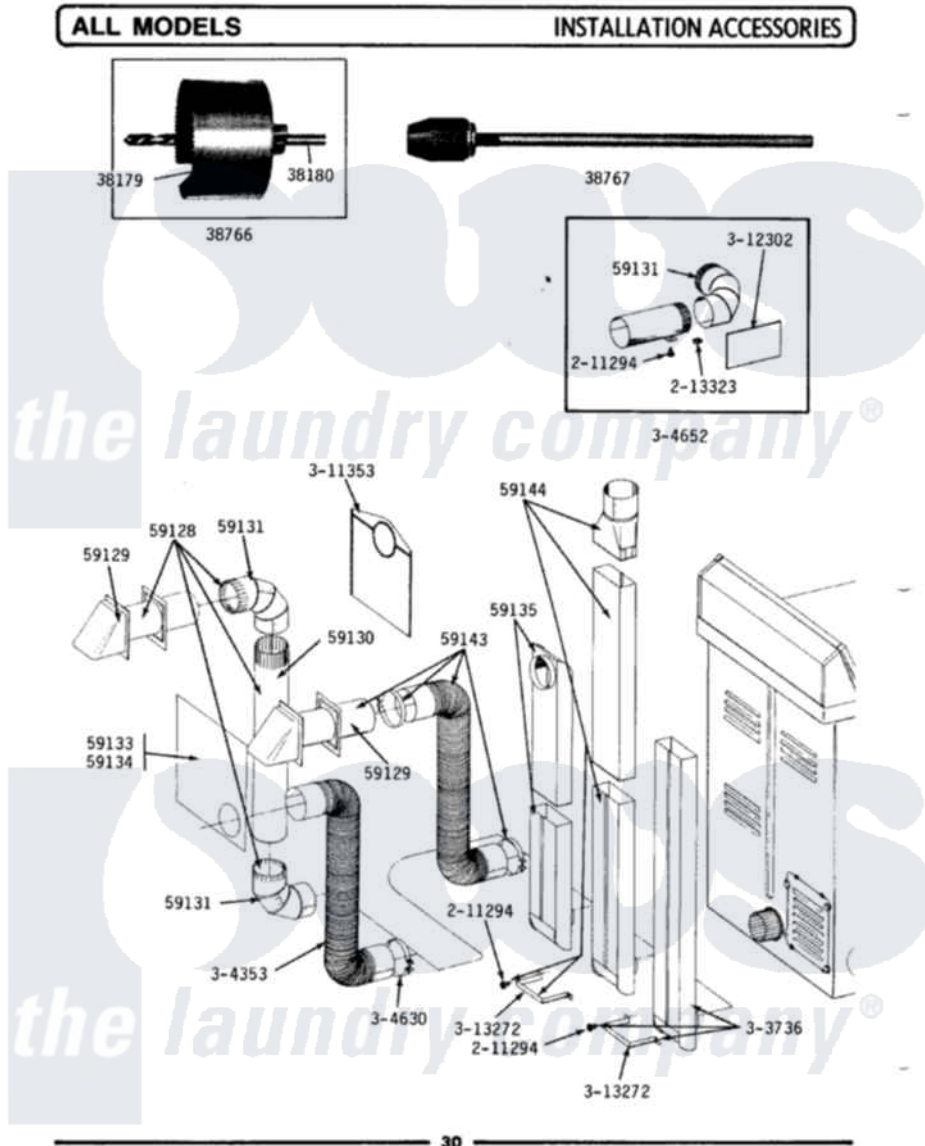

Maytag LDE410 05 - INSTALLATION ACCESSORIES

Maytag [Residential Maytag LDE410 Dryer Parts](#) Parts Diagram 05 - INSTALLATION ACCESSORIES
 Click on the part number to view part

Item	Original Part Number	Replaced By	Status	Part Description
1	038179		Not Available	BLADE, SAW
2	038180		Not Available	REPLACEMENT DRILL
3	038766		Not Available	HOLE SAW W/DRILL BIT
4	038767			Extension Chuck, Drill
5	Y059128			Standard 4" Vent Kit
6	Y059129	4396007RW		Vent Hood
7	Y059130			Pipe, Venting
8	Y059131			Elbow, Venting
9	059133		Not Available	ALUMINUM WINDOW 4X12X18
10	Y059134			PLATE, ALUM. WINDOW (15"X20")
11	Y059135			Vent Duct Assembly
12	Y059143			Flexible Vent Kit
13	059144		Not Available	RECTANGULAR VENT KIT
14	211294	90767		Screw, 8A X 3/8 Hex Washer Head Tapping

15	213323		Fastener, Exhaust Duct Kit
16	303736	Not Available	EXHAUST DEFLECTOR KIT
17	Y304353	4396010RP	6ft Scvent
18	Y304630		Clamp, Flexible Duct
19	Y304652		Exhaust Duct Kit
20	311353	Not Available	BAG, LINT (DACRON)
21	312302		Insulation, Exhaust Duct Kit
22	313272		Bracket, Exhaust Deflector