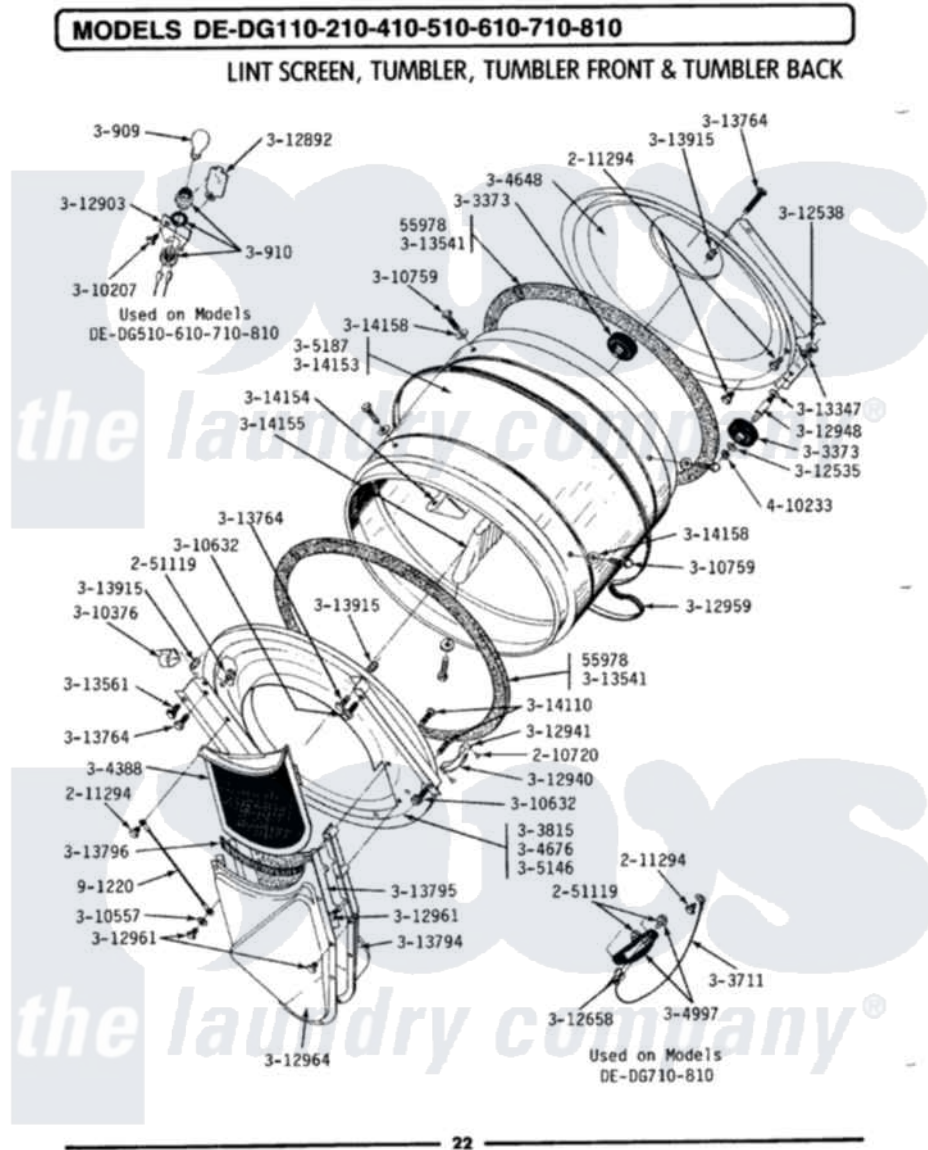

Maytag LDE410 06 - LINT SCREEN, TUMBLER (FRONT & BACK)

Maytag Residential Maytag LDE410 Dryer Parts Parts Diagram 06 - LINT SCREEN, TUMBLER (FRONT & BACK)
 Click on the part number to view part

Item	Original Part Number	Replaced By	Status	Part Description
1	Y055978			Rubber Adhesive, 2 Oz Tube
2	210720			Rivet, Bearing To Tumbler Frnt
3	211294	90767		Screw, 8A X 3/8 HeX Washer Head Tapping
4	Y251119	3177991		Screw
5	300909	8009		Bulb-Light
6	300910		Not Available	RECEPTACLE
7	Y303373	12001541		Drum Roller/Washer Assembly--W
8	Y303711			Sensor Ground Wire
9	Y303815	33001231		Front- Tumbler
10	Y304388	33001003		Screen, Lint
11	Y304648	33001106		Back, Tumbler
12	Y304676		Not Available	TUMBLER FRONT ASSEMBLY
13	304997			Sensor Assembly With Screws
14	Y305146	306708		Tumbler Front Assembly

15	305187		Not Available	TUMBLER W/BAFFLES
16	310207			Screw, No.6 X 1/4 Inch
17	Y310376			Clip, Door Switch Harness
18	310557			Washer
19	Y310632	1163839		Screw
20	Y310759			Screw, Tumbler Baffles
21	312535			Washer, Vault Mounting Brk.
22	312538	33001443		Nut, Hex
23	Y312658			Receptacle, Sensor Ground Wire
24	Y312892	33312892		Lens
25	312903		Not Available	LAMP BRACKET
26	312940	306508		Tumbler Bearing Kit ----W
27	312941	306508		Tumbler Bearing Kit ----W
28	Y312948	6-3129480		Shaft- Tumbler
29	Y312959			Poly "V" Belt For Tumbler
30	Y312961	W10116751		Screw
31	Y312964		Not Available	OUTLET DUCT - OUTER HALF
32	Y313347	312535		Washer, Vault Mounting Brk.
33	Y313541	33313541		Seal- Tumbler
34	Y313561			Screw----NA
35	313764		Not Available	SCREW
36	Y313794		Not Available	OUTLET GRID AND DUCT --- S
37	Y313795			Guide For Lint Screen
38	Y313796			Lint Seal
39	313915	31-3915		Tech Sheet
40	Y314110	33002917		Screw, No.10-16
41	Y314153		Not Available	TUMBLER No.
42	314154		Not Available	TUMBLER BAFFLE - SHORT
43	314155	33001004		Baffle, Tall
44	314158			Washer, Baffle To Tumbler
45	410233	9703438		Ring-Retrn
46	901220			Ground Wire