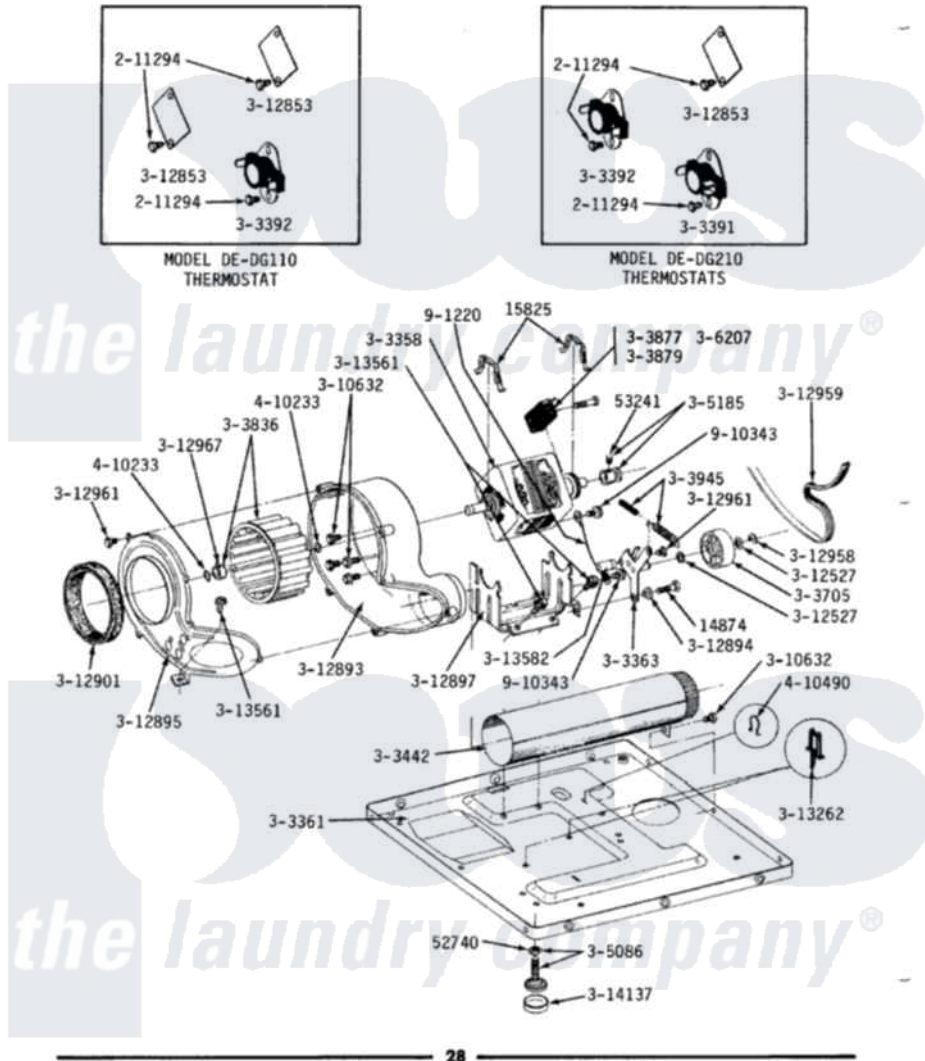

Maytag LDE410 07 - MOTOR, BLOWER, BASE FRAME & THERMOSTATS

MODELS DE-DG110-210-410-510-610-710-810

MOTOR, BLOWER, BASE FRAME & THERMOSTATS

28

Maytag Residential Maytag LDE410 Dryer Parts Parts Diagram 07 - MOTOR, BLOWER, BASE FRAME & THERMOSTATS

[Click on the part number to view part](#)

Item	Original Part Number	Replaced By	Status	Part Description
1	Y014874			Screw, Idler Arm And Sleeve
2	Y015825			Clip, Motor To Motor Support
3	Y052740	62739		Nut, Lock
4	Y053241			Set Screw, Motor Pulley
5	211294	90767		Screw, 8A X 3/8 HeX Washer Head Tapping
6	Y303358	W10410999		Motor-Drve
7	Y303361		Not Available	BASE ASSY. (UPPER & LOWER)
8	Y303363	6-3033630		Idler Arm
9	Y303391	33303391		Thermostat, Cycling
10	303392			Thermostat, Cycling
11	Y303394			Cool-Down Thermostat
12	Y303442			EXHAUST DUCT ASSEMBLY
13	Y303705	6-3037050		Pulley- ID
14	Y303836			Blower Wheel Assembly And Clamp