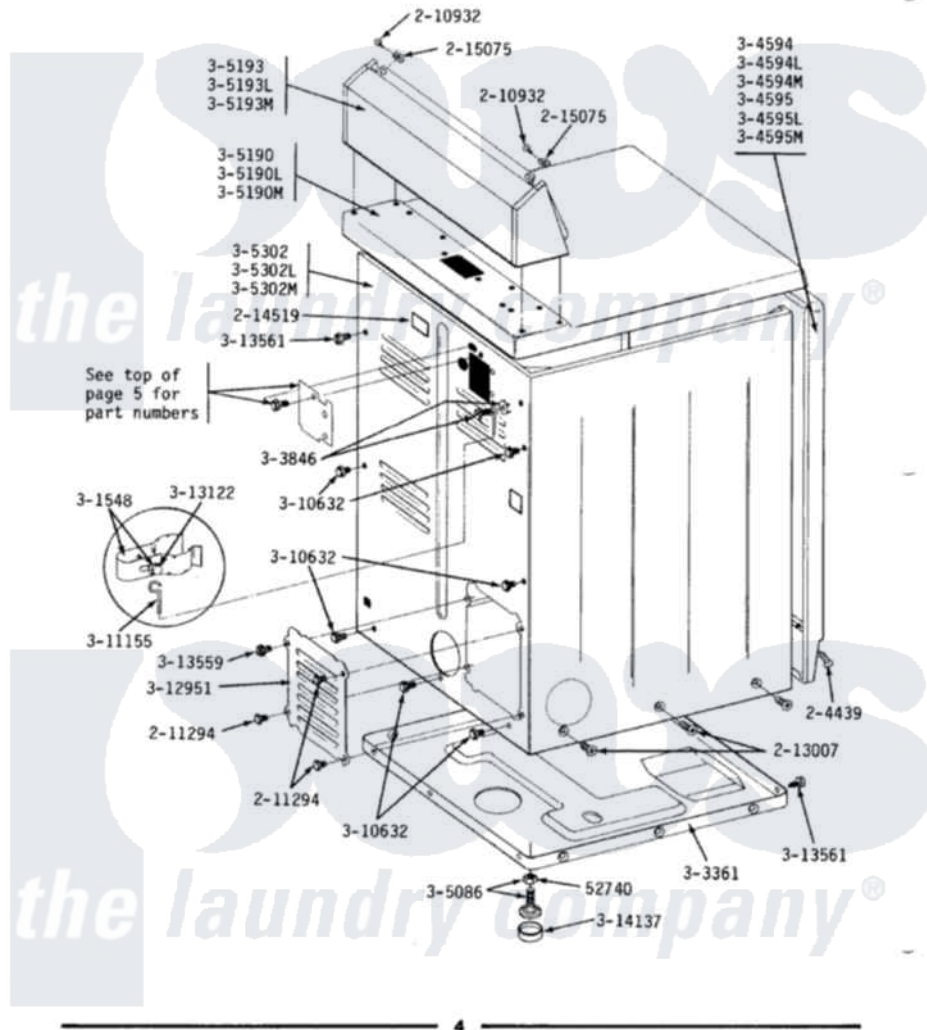

Maytag LDE410 08 - REAR VIEW

MODELS DE-DG110-210-410-510-610-710-810 REAR VIEW

Maytag Residential Maytag LDE410 Dryer Parts Parts Diagram 08 - REAR VIEW
 Click on the part number to view part

Item	Original Part Number	Replaced By	Status	Part Description
1	Y052740	62739		Nut, Lock
2	Y201808			Converter
3	204439			Screw And Fstner Assembly
4	210932			Screw, No.8 X 9/16 Ctsk Note: Screw, Inlet Duct
5	211294	90767		Screw, 8A X 3/8 HeX Washer Head Tapping
6	211881			Grommet, Cord Part Not Used- Gas Models Only
7	213007			Xfor Cabinet See Cabinet, Back
8	214519			LABEL, ELECTRICAL INSTR. PART NOT USED-GAS MODELS ONLY
9	215075			Fastener, Control Panel To Console
10	301548			Clamp, Ground Wire
11	302521		Not Available	CORD, POWER PART NOT USED-GAS MODELS ONLY

12	Y303361		Not Available	BASE ASSY. (UPPER & LOWER)
13	303846	22003781		Screw, Ground Strap
14	304594			Front Panel-White
15	304594L		Not Available	FRONT PANEL-ALMOND
16	304594M	3369903		Dishrack
18	304595L		Not Available	FRONT PANEL-ALMOND
20	Y305086			Adjustable Leg And Nut
22	305190L	307104L		Top Cover Assembly
25	305193L			Console
28	305302L		Not Available	CABINET-ALMOND
30	Y310632	1163839		Screw
"	Y310632	1163839		Screw
31	311155			Ground Wire And Clamp
32	Y311270			Washer, Terminal Block
33	Y311423	489483		Screw 10-32 X 1/2
34	311484	112432		Nut
35	Y312184			Strap, Grounding
36	Y312209	W10001200		Screw
37	Y312904			Bracket, Terminal Block
38	Y312905		Not Available	COVER, TERMINAL
39	Y312951		Not Available	ACCESS COVER, BACK
40	313122			Screw - Baffle To Tumbler
41	Y313559			Screw
42	Y313561			Screw---NA
"	Y313561			Screw---NA
43	Y314137			Foot, Rubber
44	400008			Block, Terminal