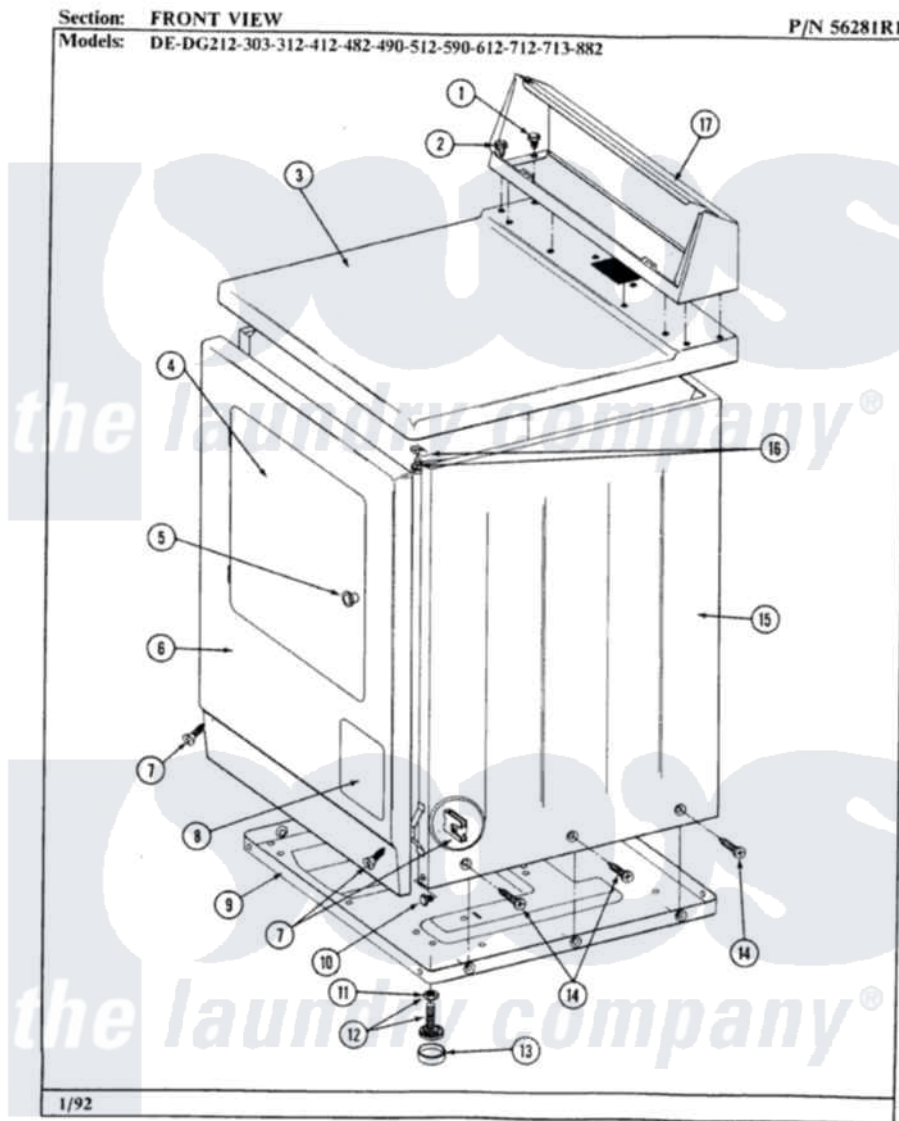

Maytag LDE482 03 - FRONT VIEW

26

Maytag Residential Maytag LDE482 Dryer Parts Parts Diagram 03 - FRONT VIEW
 Click on the part number to view part

Item	Original Part Number	Replaced By	Status	Part Description
1	211194		Not Available	LOCK WASHER
2	Y313559			Screw
3	307104L			Top Cover Assembly
4	306668L		Not Available	DOOR, ALMOND
5	303942		Not Available	KNOB AND SCREW
6	304595L		Not Available	FRONT PANEL-ALMOND
7	204439			Screw And Fstner Assembly
9	Y303361		Not Available	BASE ASSY. (UPPER & LOWER)
10	Y310632	1163839		Screw
11	Y052740	62739		Nut, Lock
12	Y305086			Adjustable Leg And Nut
13	Y314137			Foot, Rubber
14	213007			Xfor Cabinet See Cabinet, Back
15	305302L		Not Available	CABINET-ALMOND
16	204445			Screw And Fastener Assembly