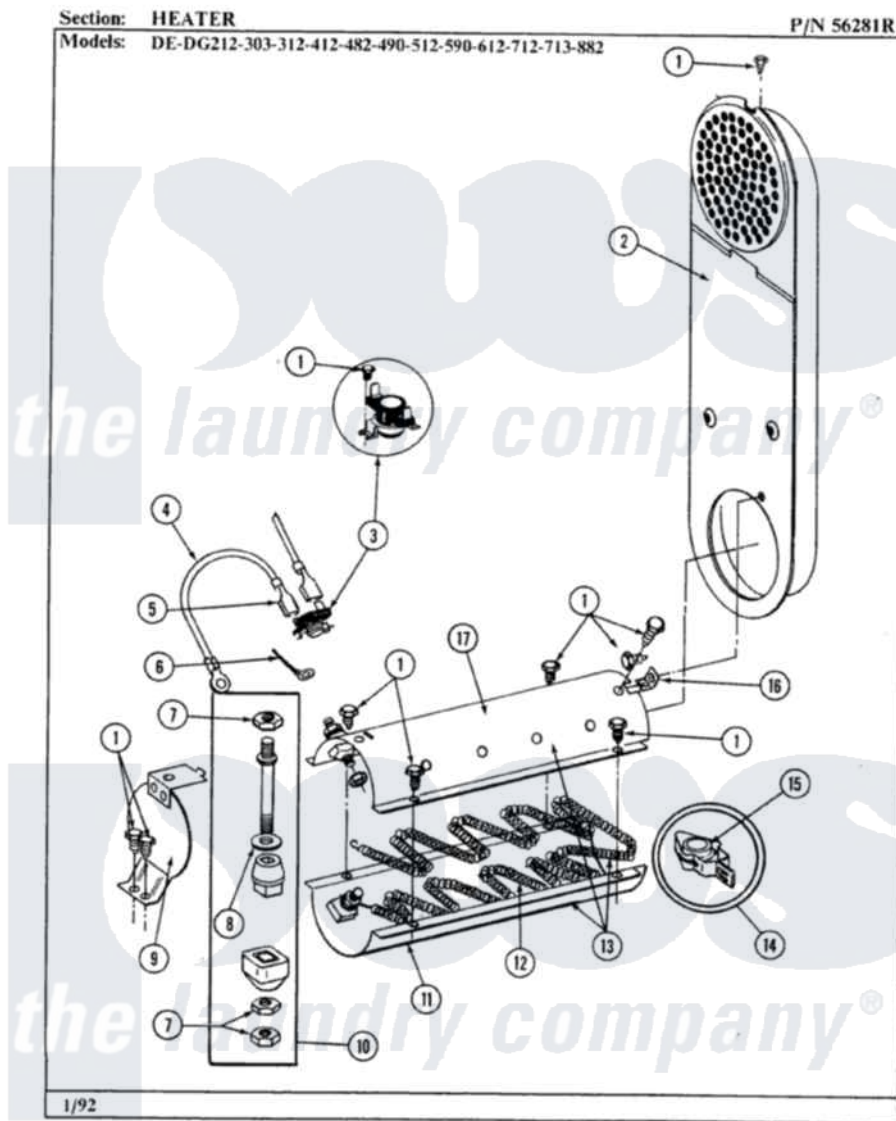

Maytag LDE482 04 - HEATER

36

Maytag [Residential Maytag LDE482 Dryer Parts](#) Parts Diagram 04 - HEATER
 Click on the part number to view part

Item	Original Part Number	Replaced By	Status	Part Description
1	211294	90767		Screw, 8A X 3/8 HeX Washer Head Tapping
2	Y303362			Inlet Duct Assembly - DE
3	303396			Thermostat, Hi-Limit
"	303896			Hi-Limit Thermostat-Canada
4	Y304693			Jumper Wire
5	210745			Wire Terminal
6	306448		Not Available	WIRE
7	311484	112432		Nut
8	311093			Washer, Terminal Connection
9	304124		Not Available	HEATER SHIELD
10	Y304596			Terminal Insulator Assembly
11	Y313576			Heater Chamber, Bottom
12	Y313538			Heater Element 240 Volt
"	Y304837	W10116793		Element
13	Y303404			Heater Assembly Complete
14	Y303881			Clip And Insulator Assembly

15 [Y313270](#)

Insulator For Heater Elemen

16 [Y312890](#)

Retainer, Heater Chamber

17 Y313575

Not Available

HEATER CHAMBER, TOP