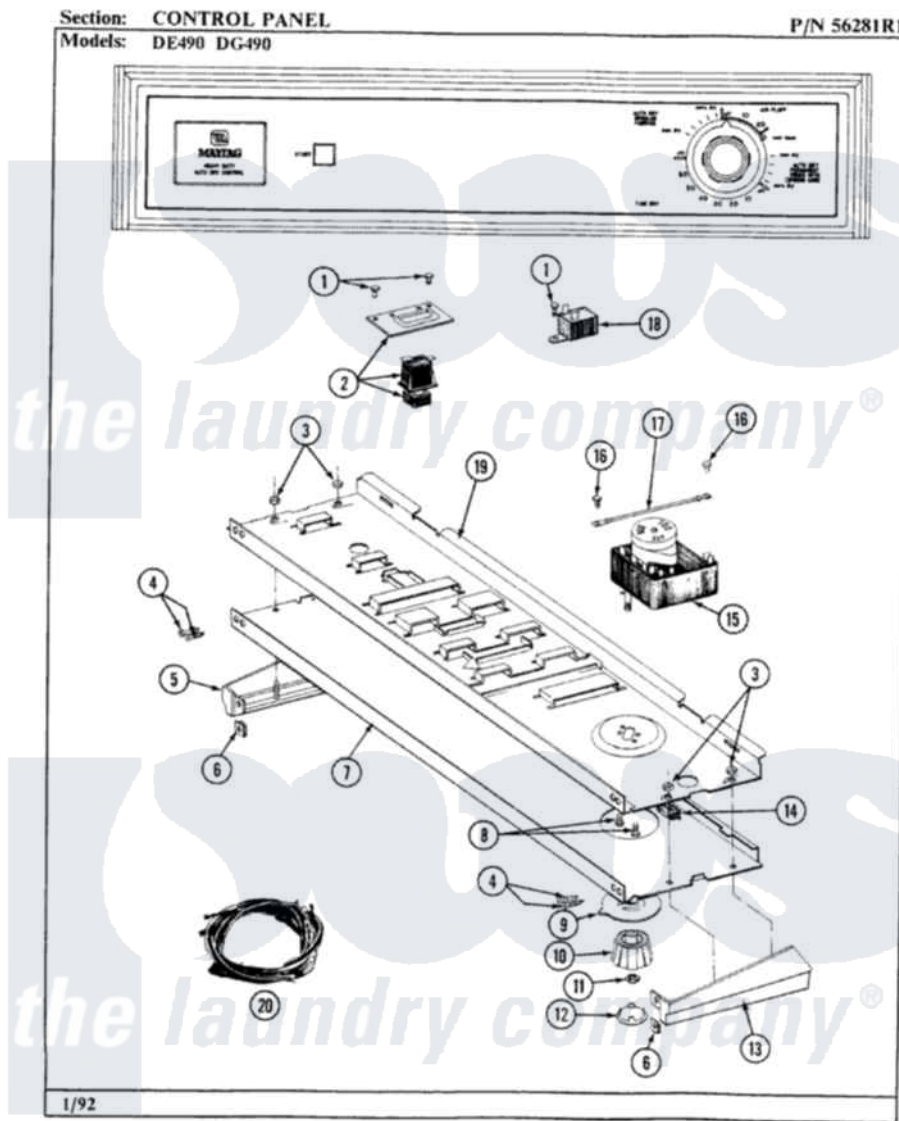

Maytag LDE490 01 - CONTROL PANEL

14

Maytag [Residential Maytag LDE490 Dryer Parts](#) Parts Diagram 01 - CONTROL PANEL
Click on the part number to view part

Item	Original Part Number	Replaced By	Status	Part Description
1	211168	W10139210		Screw, 8-18 X 5/16
2	306533			Switch, Push/To/Start W/Bkt
3	214872			Palnut, End Cap Note: Nut, Lamp Holder
4	210932			Screw, No.8 X 9/16 Ctsk Note: Screw, Inlet Duct
5	214815			End Cap F/Control Panel-LH
6	214894			Fastener, End Cap
7	306387		Not Available	CONTROL PANEL
"	306132		Not Available	CONTROL PANEL
8	910708	488234		Screw 8-32 X 1/4
9	314422	33001500		Dial, Timer Indicator
10	314421			Knob For Timer
11	312273			Nut, Control Knob
12	215164		Not Available	CAP FOR KNOB
13	214816			End Cap F/Control Panel-RH
14	214897			Pad, Control Panel

15	306040		Timer
16	211294	90767	Screw, 8A X 3/8 HeX Washer Head Tapping
17	204807		Ground Wire, Supp. Plte To Top Cover
18	305205	694419	Mini-Buzzer
19	314184		Back Up Plate
20	306140	Not Available	WIRE HARNESS
"	306816		Wire Harness