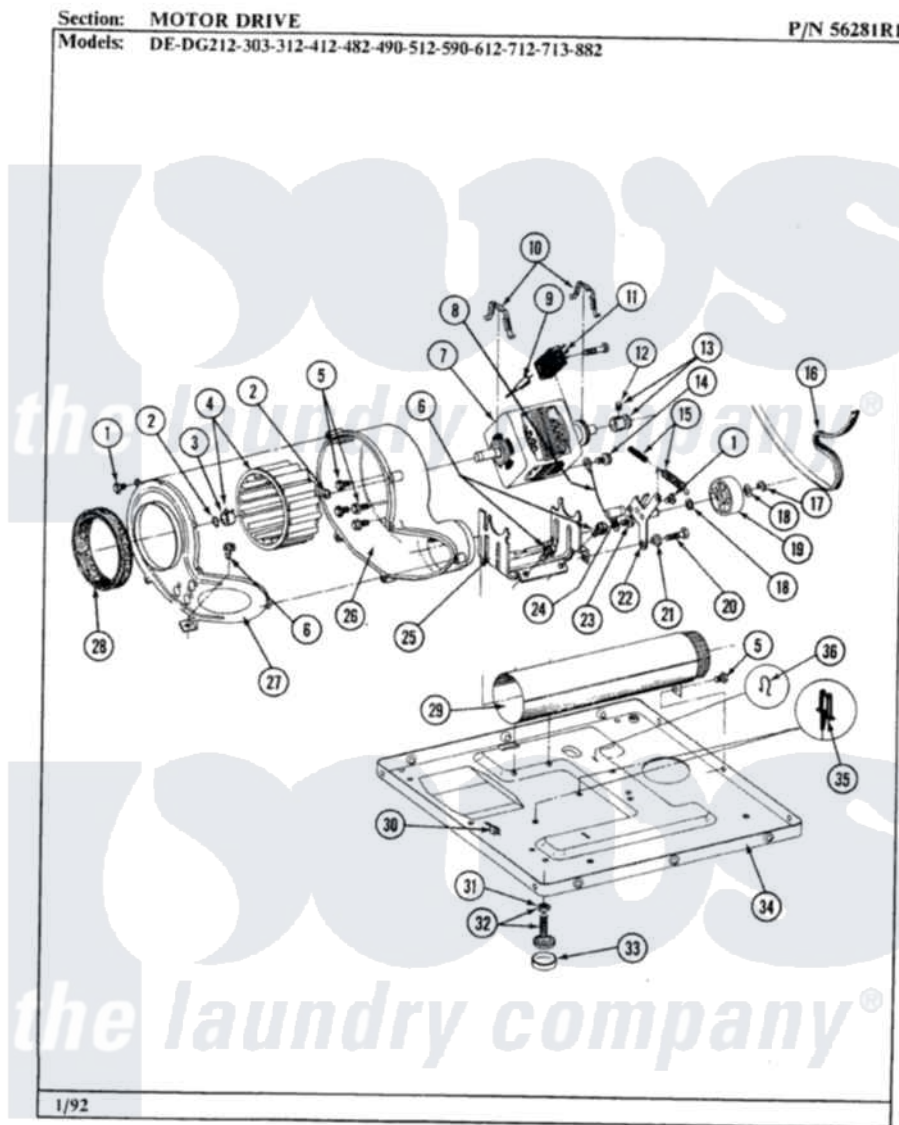

Maytag LDE490 05 - MOTOR DRIVE

-40-

Maytag [Residential Maytag LDE490 Dryer Parts](#) Parts Diagram 05 - MOTOR DRIVE
 Click on the part number to view part

Item	Original Part Number	Replaced By	Status	Part Description
1	Y312961	W10116751		Screw
2	410233	9703438		Ring-Retrn
3	312967			Clamp, Blower Housing
4	Y303836			Blower Wheel Assembly And Clamp
5	Y310632	1163839		Screw
6	Y313561			Screw---NA
7	Y303358	W10410999		Motor-Drive
8	901220			Ground Wire
9	306448		Not Available	WIRE
10	Y015825			Clip, Motor To Motor Support
11	Y303877		Not Available	SWITCH, MOTOR EXTERNAL START No.303358-2, No.303358-4, 303358-7
"	Y303879			Switch, Motor External Start
"	306207		Not Available	(PROD. No.303358-8 & No.303358-9)
12	Y053241			Set Screw, Motor Pulley

13	Y305185	6-3051850	Pulley- MO
14	910343	488234	Screw 8-32 X 1/4
15	Y303945		IDLER SPRING ASSY. W/PLUG
16	Y312959		Poly "V" Belt For Tumbler
17	312958	354987	Ring, Retaining
18	Y312527		Washer, Idler Shaft
19	Y303705	6-3037050	Pulley- ID
20	Y014874		Screw, Idler Arm And Sleeve
21	Y312894	315772	Sleeve, Idler Arm
22	Y303363	6-3033630	Idler Arm
23	211294	90767	Screw, 8A X 3/8 HeX Washer Head Tapping
24	Y313582	W10116756	Spacer
25	312897		Not Available
26	Y312893		SUPPORT, MOTOR
27	314846		Housing, Blower
"	Y312895		Not Available
28	Y312901		COVER FOR BLOWER---NA
29	Y303442		Seal, Housing Cover
30	Y310376		EXHAUST DUCT ASSEMBLY
31	Y052740	62739	Clip, Door Switch Harness
32	Y305086		Nut, Lock
33	Y314137		Adjustable Leg And Nut
34	Y303361		Not Available
35	Y313262	W10116752	Foot, Rubber
36	410490		BASE ASSY. (UPPER & LOWER)
			Retainer-
			Spring, Retainer Wire Harness