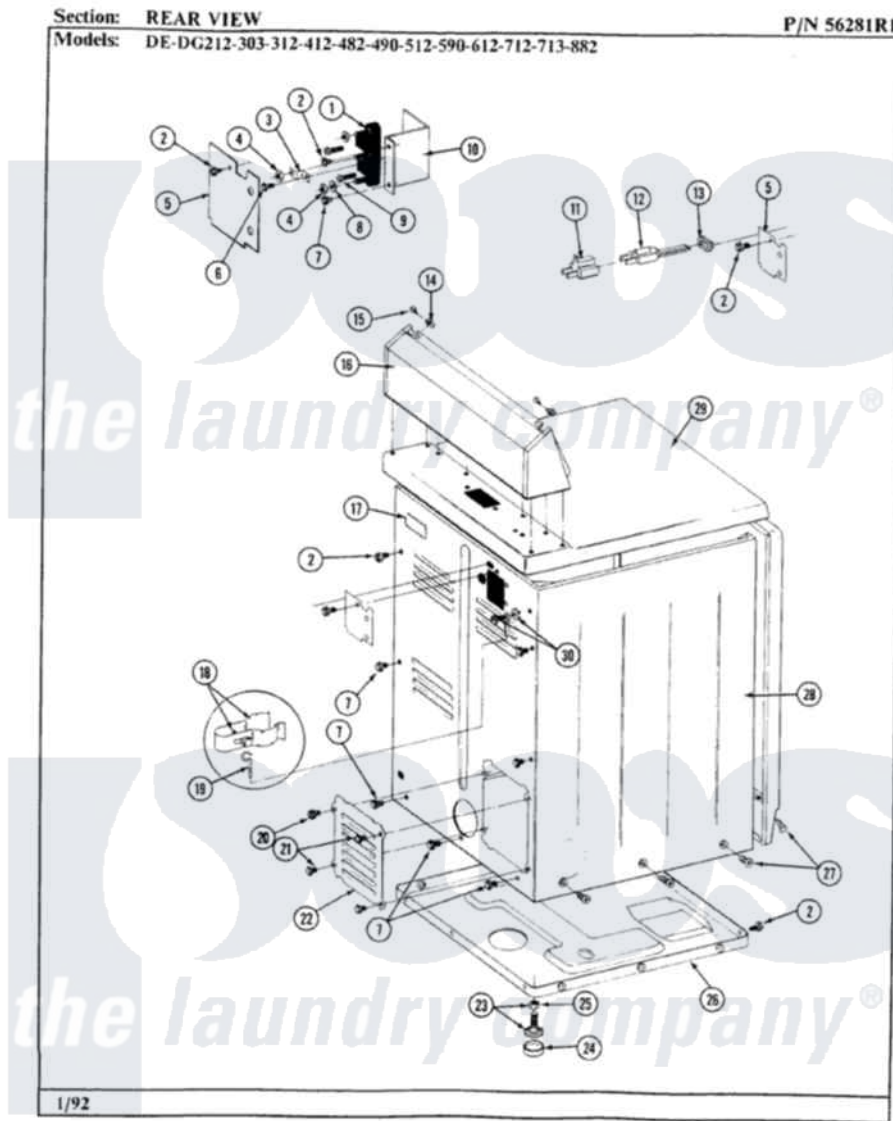

Maytag LDE490 07 - REAR VIEW

28

Maytag [Residential Maytag LDE490 Dryer Parts](#) Parts Diagram 07 - REAR VIEW
 Click on the part number to view part

Item	Original Part Number	Replaced By	Status	Part Description
1	400008			Block, Terminal
2	Y313561			Screw---NA
3	Y312184			Strap, Grounding
4	311484	112432		Nut
5	Y312905		Not Available	COVER, TERMINAL
6	Y311423	489483		Screw 10-32 X 1/2
7	Y310632	1163839		Screw
8	Y311270			Washer, Terminal Block
9	Y312209	W10001200		Screw
10	Y312904			Bracket, Terminal Block
14	215075			Fastener, Control Panel To Console
15	210932			Screw, No.8 X 9/16 Ctsk Note: Screw, Inlet Duct
16	305193L			Console
17	214519			LABEL, ELECTRICAL INSTR. PART NOT USED-GAS MODELS ONLY

18	301548		Clamp, Ground Wire
19	311155		Ground Wire And Clamp
20	Y313559		Screw
21	211294	90767	Screw, 8A X 3/8 HeX Washer Head Tapping
22	Y312951	Not Available	ACCESS COVER, BACK
23	Y305086		Adjustable Leg And Nut
24	Y314137		Foot, Rubber
25	Y052740	62739	Nut, Lock
26	Y303361	Not Available	BASE ASSY. (UPPER & LOWER)
27	213007		Xfor Cabinet See Cabinet, Back
28	305302L	Not Available	CABINET-ALMOND
29	307104L		Top Cover Assembly
30	303846	22003781	Screw, Ground Strap