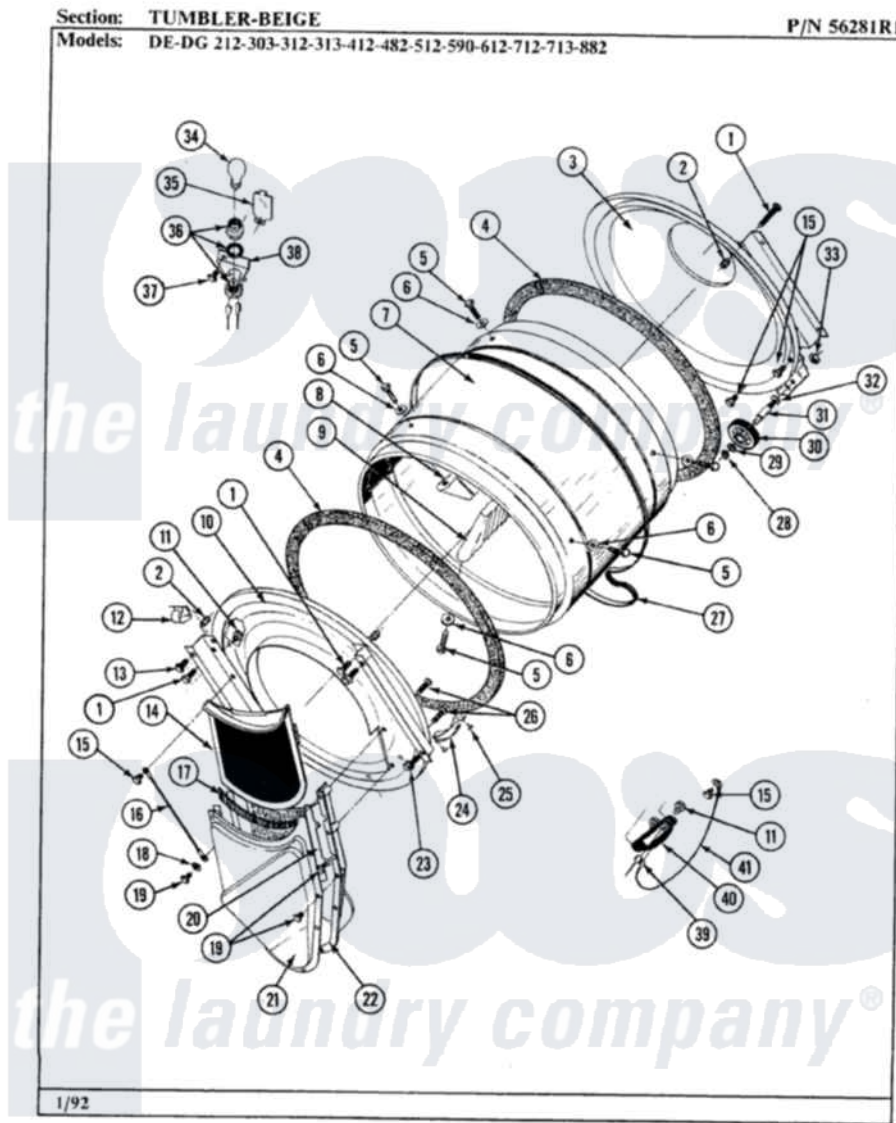

Maytag LDE490 08 - TUMBLER-BEIGE

34

Maytag [Residential Maytag LDE490 Dryer Parts](#) Parts Diagram 08 - TUMBLER-BEIGE
 Click on the part number to view part

Item	Original Part Number	Replaced By	Status	Part Description
1	313764		Not Available	SCREW
2	313915	31-3915		Tech Sheet
3	Y306660	33001106		Back, Tumbler
4	314820			Seal, Tumbler
5	Y310759			Screw, Tumbler Baffles
6	314158			Washer, Baffle To Tumbler
7	314802		Not Available	TUMBLER W/OUT BAFFLES
"	306663		Not Available	TUMBLER W/BAFFLES
8	314803	33001012		Baffle
9	314804	33001004		Baffle, Tall
10	306670		Not Available	TUMBLER FRONT----NA
12	Y310376			Clip, Door Switch Harness
13	Y313561			Screw----NA
14	Y306666	33001003		Screen, Lint
15	211294	90767		Screw, 8A X 3/8 HeX Washer Head Tapping
16	205810			Wire, Ground

17	Y313796		Lint Seal
18	310557		Washer
19	Y312961	W10116751	Screw
20	Y313795		Guide For Lint Screen
21	Y312964	Not Available	OUTLET DUCT - OUTER HALF
22	306656	Not Available	OUTLET DUCT & GRID ASSEMBLY
"	306657	Not Available	OUTLET DUCT & GRID
23	Y310632	1163839	Screw
24	306508		Tumbler Bearing Kit ----W
25	210720		Rivet, Bearing To Tumbler Frnt
26	Y314110	33002917	Screw, No.10-16
27	Y312959		Poly "V" Belt For Tumbler
28	410233	9703438	Ring-Retrn
29	312535		Washer, Vault Mounting Brk.
30	Y303373	12001541	Drum Roller/Washer Assembly--W
31	Y312948	6-3129480	Shaft- Tumbler
32	Y313347	312535	Washer, Vault Mounting Brk.
33	312538	33001443	Nut, Hex