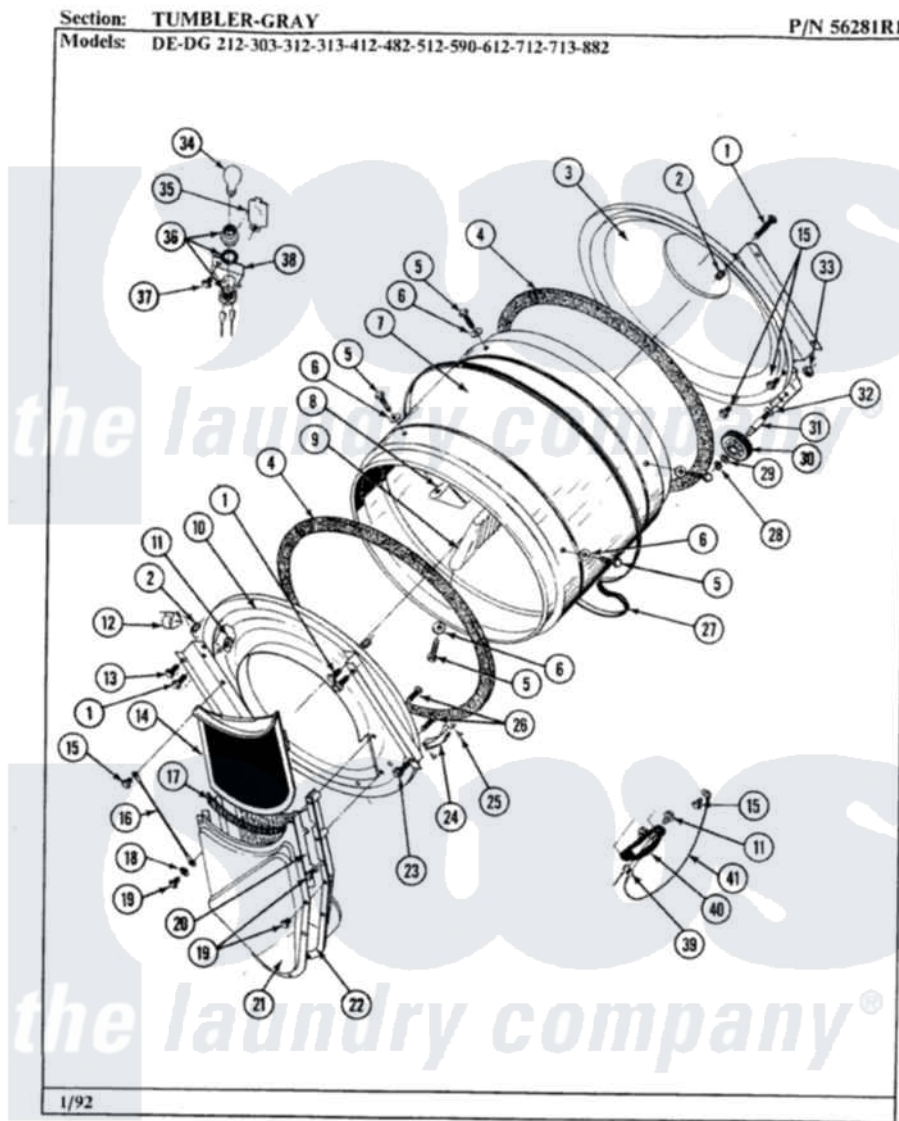

Maytag LDE490 09 - TUMBLER-GRAY

32

Maytag [Residential Maytag LDE490 Dryer Parts](#) Parts Diagram 09 - TUMBLER-GRAY

[Click on the part number to view part](#)

Item	Original Part Number	Replaced By	Status	Part Description
1	313764		Not Available	SCREW
2	313915	31-3915		Tech Sheet
3	Y306660	33001106		Back, Tumbler
4	Y313541	33313541		Seal- Tumbler
5	Y310759			Screw, Tumbler Baffles
6	314158			Washer, Baffle To Tumbler
7	305187		Not Available	TUMBLER W/BAFFLES
"	Y314153		Not Available	TUMBLER No.
8	314154		Not Available	TUMBLER BAFFLE - SHORT
9	314155	33001004		Baffle, Tall
10	Y303815	33001231		Front- Tumbler
12	Y310376			Clip, Door Switch Harness
13	Y313561			Screw---NA
14	Y304388	33001003		Screen, Lint
15	211294	90767		Screw, 8A X 3/8 HeX Washer Head Tapping
16	205810			Wire, Ground

17	Y313796		Lint Seal
18	310557		Washer
19	Y312961	W10116751	Screw
20	Y313795		Guide For Lint Screen
21	Y312964	Not Available	OUTLET DUCT - OUTER HALF
22	Y304810	Not Available	OUTLET DUCT ASSEMBLY---S
23	Y310632	1163839	Screw
24	306508		Tumbler Bearing Kit ---W
25	210720		Rivet, Bearing To Tumbler Fmt
26	Y314110	33002917	Screw, No.10-16
27	Y312959		Poly "V" Belt For Tumbler
28	410233	9703438	Ring-Retrn
29	312535		Washer, Vault Mounting Brk.
30	Y303373	12001541	Drum Roller/Washer Assembly--W
31	Y312948	6-3129480	Shaft- Tumbler
32	Y313347	312535	Washer, Vault Mounting Brk.
33	312538	33001443	Nut, Hex