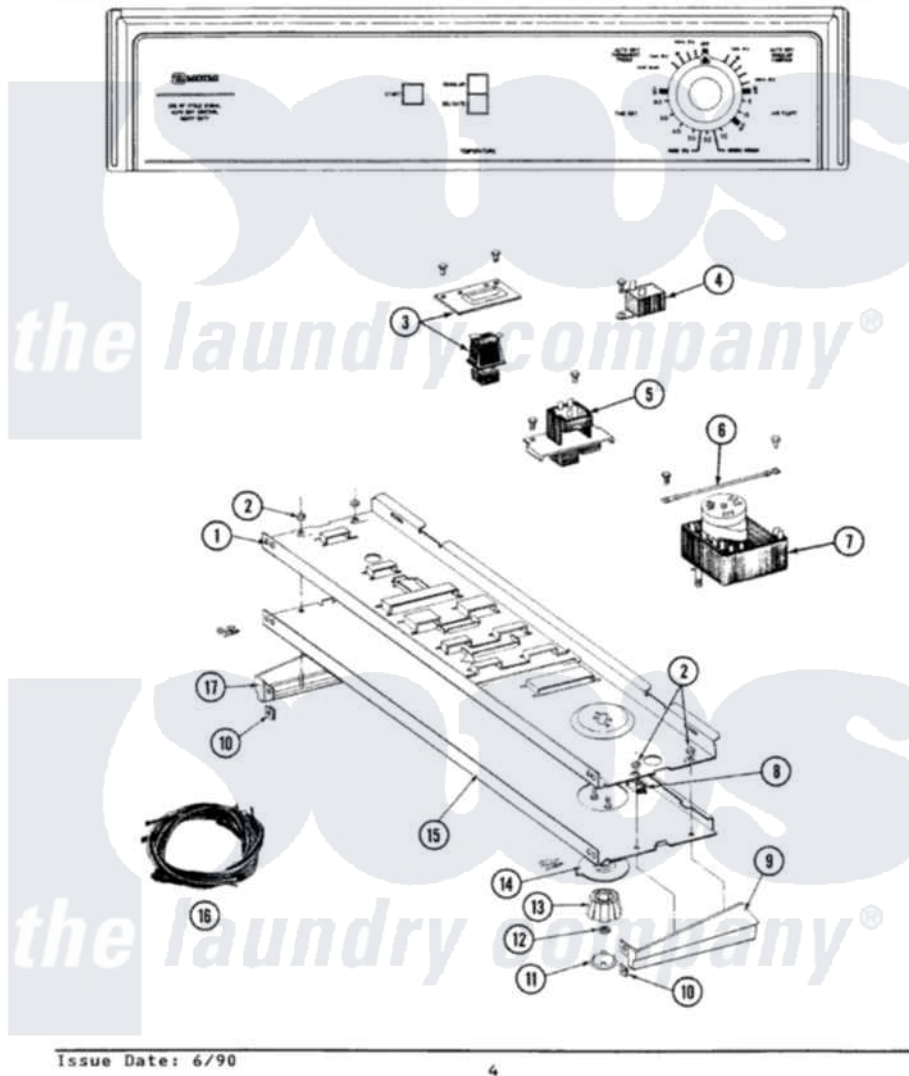

# Maytag LDE4910 01 - CONTROL PANEL

SECTION: CONTROL PANEL  
MODEL: DE-DG4910

Issue Date: 6/90

4

Maytag [Residential Maytag LDE4910 Dryer Parts](#) Parts Diagram 01 - CONTROL PANEL

Click on the part number to view part

Item	Original Part Number	Replaced By	Status	Part Description
1	<a href="#">314184</a>			Back Up Plate
2	<a href="#">214872</a>			Palnut, End Cap Note: Nut, Lamp Holder
3	211168	<a href="#">W10139210</a>		Screw, 8-18 X 5/16
"	<a href="#">307305</a>			Switch Push To Start
4	211168	<a href="#">W10139210</a>		Screw, 8-18 X 5/16
"	305205	<a href="#">694419</a>		Mini-Buzzer
5	<a href="#">207365</a>			2 Button Switch
"	211168	<a href="#">W10139210</a>		Screw, 8-18 X 5/16
6	211294	<a href="#">90767</a>		Screw, 8A X 3/8 HeX Washer Head Tapping
"	<a href="#">204807</a>			Ground Wire, Supp. Plte To Top Cover
7	<a href="#">305448</a>			Timer
"	910708	<a href="#">488234</a>		Screw 8-32 X 1/4
8	<a href="#">214897</a>			Pad, Control Panel
9	<a href="#">210932</a>			Screw, No.8 X 9/16 Ctsk Note: Screw, Inlet Duct

"	207216	Not Available	END CAP RH
10	<a href="#">214894</a>		Fastener, End Cap
11	215821	Not Available	CAP, KNOB
12	<a href="#">312273</a>		Nut, Control Knob
13	<a href="#">315041</a>		Knob, Timer
14	<a href="#">315042</a>		Dial Skirt
15	307326	Not Available	CONTROL PANEL
"	<a href="#">210932</a>		Screw, No.8 X 9/16 Ctsk Note: Screw, Inlet Duct
16	<a href="#">307272</a>		Wire Harness
17	207215	Not Available	END CAP LH