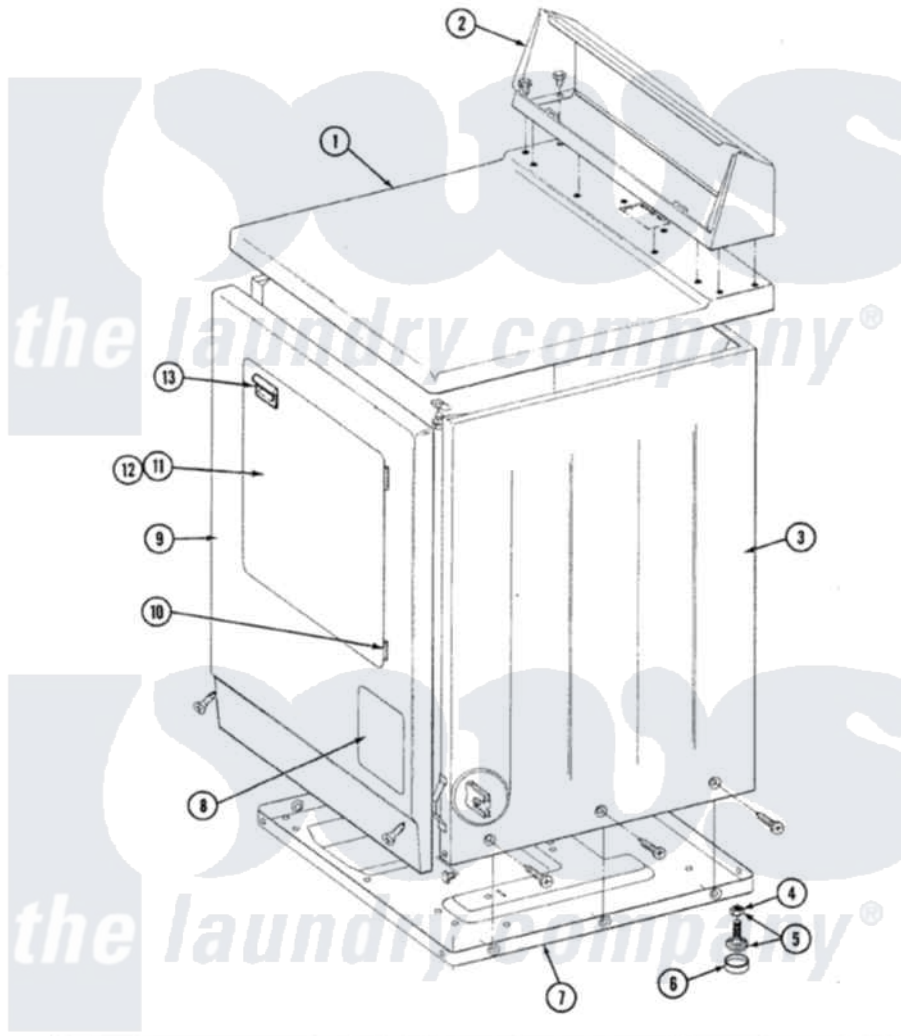

Maytag LDE4910 03 - FRONT VIEW

SECTION: FRONT VIEW
MODEL: DE-D6 MODELS

Issue Date: 6/90

56

Maytag [Residential Maytag LDE4910 Dryer Parts](#) Parts Diagram 03 - FRONT VIEW
Click on the part number to view part

Item	Original Part Number	Replaced By	Status	Part Description
1	307104L			Top Cover Assembly
"	204445			Screw And Fastener Assembly
2	Y313559			Screw
"	305193L			Console
3	307124L		Not Available	CABINET ASSY ALMOND
"	Y310632	1163839		Screw
4	Y052740	62739		Nut, Lock
5	Y305086			Adjustable Leg And Nut
6	Y314137			Foot, Rubber
7	Y303361		Not Available	BASE ASSY. (UPPER & LOWER)
9	308000L			Front Panel Assembly
10	307099	33001230		Hinge, Door
11	307111L	308061L		Door Assembly---NA
12	314966L		Not Available	DOOR PANEL ALMOND
13	314972			Handle Door ALM