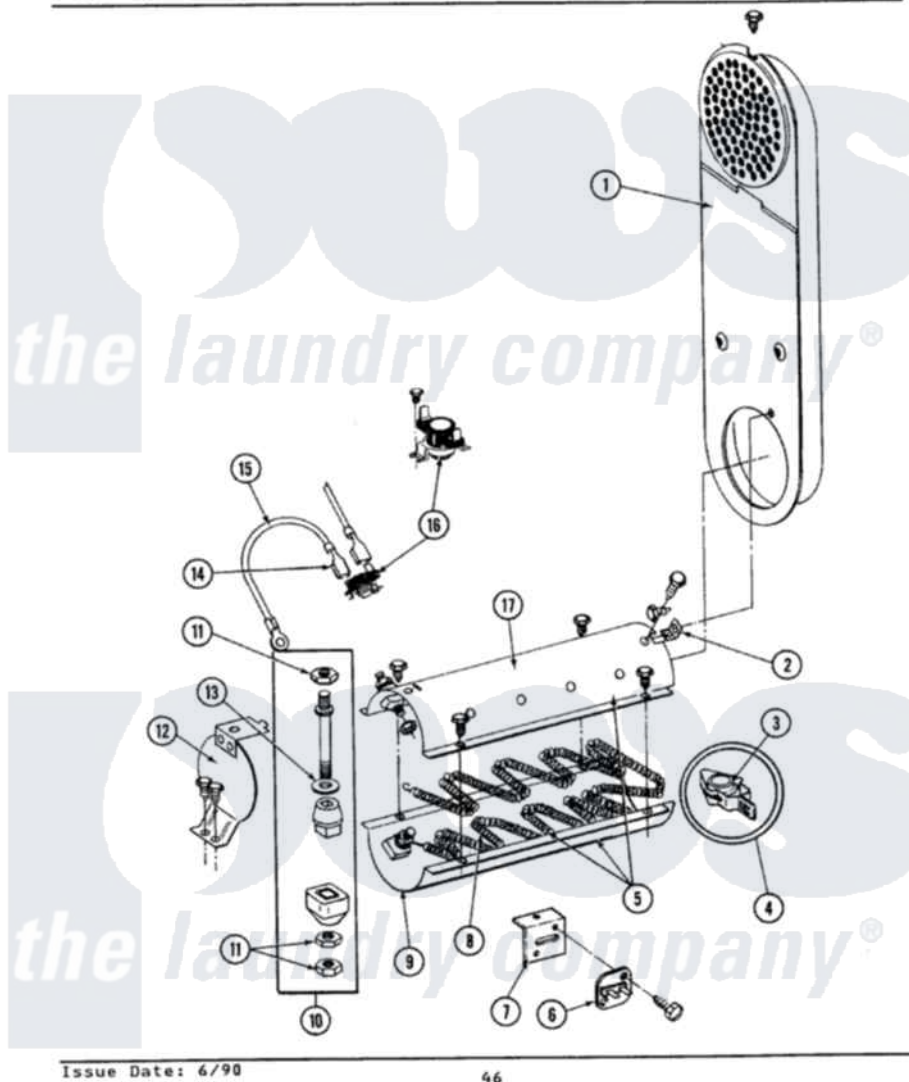

# Maytag LDE4910 04 - INLET DUCT & HEATER ASSEMBLY

SECTION: INLET DUCT & HEATER ASSEMBLY  
 MODEL: DE MODELS

Issue Date: 6/90

46

Maytag [Residential Maytag LDE4910 Dryer Parts](#) Parts Diagram 04 - INLET DUCT & HEATER ASSEMBLY  
 Click on the part number to view part

Item	Original Part Number	Replaced By	Status	Part Description
1	211294	<a href="#">90767</a>		Screw, 8A X 3/8 HeX Washer Head Tapping
"	307120		Not Available	INLET DUCT ASSY.
2	211294	<a href="#">90767</a>		Screw, 8A X 3/8 HeX Washer Head Tapping
"	<a href="#">Y312890</a>			Retainer, Heater Chamber
3	<a href="#">Y313270</a>			Insulator For Heater Elemen
4	<a href="#">Y303881</a>			Clip And Insulator Assembly
5	211294	<a href="#">90767</a>		Screw, 8A X 3/8 HeX Washer Head Tapping
"	<a href="#">Y303778</a>			Heater Assembly Complete
6	<a href="#">307473</a>			Fuse, Thermal
"	314848	<a href="#">W10116760</a>		Screw
7	315046			MOUNTING BRACKET
"	211294	<a href="#">90767</a>		Screw, 8A X 3/8 HeX Washer Head Tapping
8	<a href="#">Y313538</a>			Heater Element 240 Volt
9	<a href="#">Y313576</a>			Heater Chamber, Bottom

10	<a href="#">Y304596</a>		Terminal Insulator Assembly
11	311484	<a href="#">112432</a>	Nut
12	211294	<a href="#">90767</a>	Screw, 8A X 3/8 HeX Washer Head Tapping
"	304124		Not Available HEATER SHIELD
13	<a href="#">311093</a>		Washer, Terminal Connection
14	<a href="#">210745</a>		Wire Terminal
15	<a href="#">Y304693</a>		Jumper Wire
16	<a href="#">303396</a>		Thermostat, Hi-Limit
"	211294	<a href="#">90767</a>	Screw, 8A X 3/8 HeX Washer Head Tapping
"	<a href="#">303896</a>		Hi-Limit Thermostat-Canada
17	211294	<a href="#">90767</a>	Screw, 8A X 3/8 HeX Washer Head Tapping
"	Y313575		Not Available HEATER CHAMBER, TOP