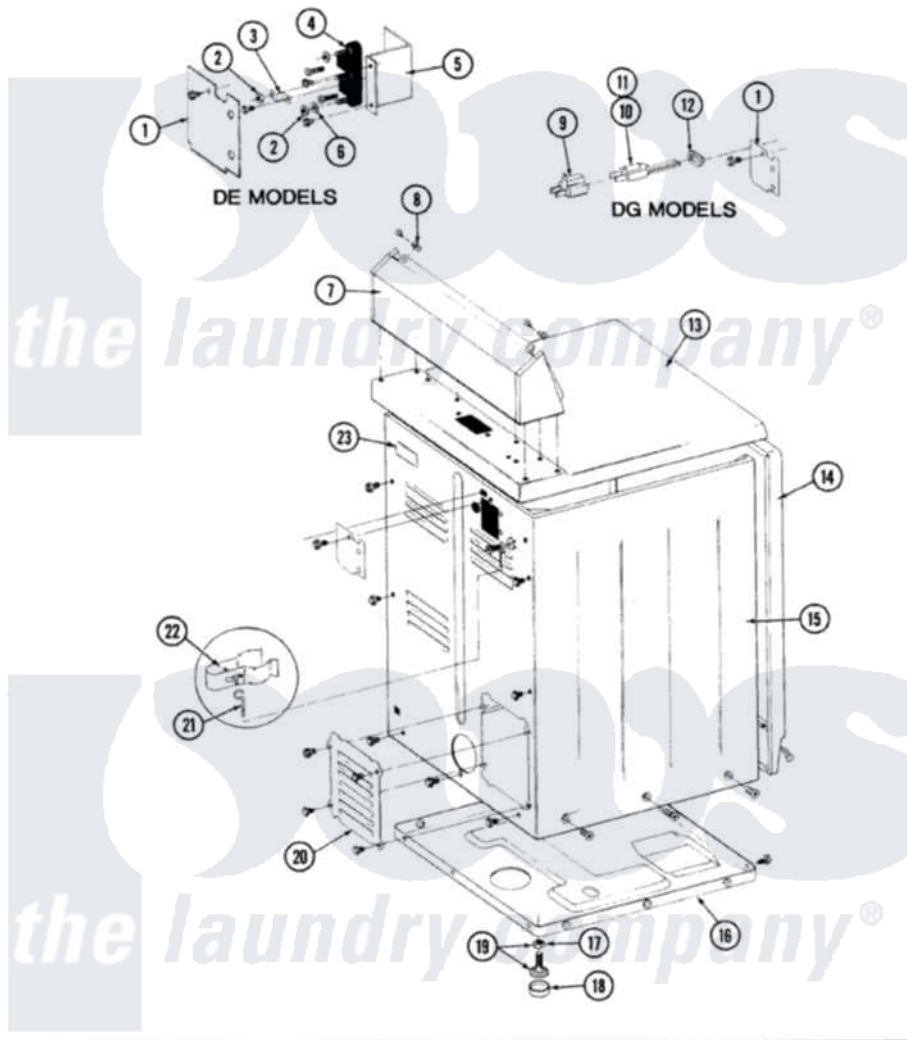

Maytag LDE4910 09 - REAR VIEW

SECTION: REAR VIEW
MODEL: DE-DG MODELS

Issue Date: 6/90

38

Maytag Residential Maytag LDE4910 Dryer Parts Parts Diagram 09 - REAR VIEW
Click on the part number to view part

Item	Original Part Number	Replaced By	Status	Part Description
1	Y312905		Not Available	COVER, TERMINAL
"	Y313561			Screw---NA
2	311484	112432		Nut
3	Y311423	489483		Screw 10-32 X 1/2
"	Y312184			Strap, Grounding
4	Y312209	W10001200		Screw
"	400008			Block, Terminal
5	Y312904			Bracket, Terminal Block
"	Y313561			Screw---NA
"	Y310632	1163839		Screw
6	Y311270			Washer, Terminal Block
7	305193L			Console
8	215075			Fastener, Control Panel To Console
11	305168	33002916		Power Cord, Canadian 240V
13	307104L			Top Cover Assembly
14	308000L			Front Panel Assembly

15	Y310632	1163839	Screw
"	Y313561		Screw---NA
"	307124L	Not Available	CABINET ASSY ALMOND
16	Y303361	Not Available	BASE ASSY. (UPPER & LOWER)
17	Y052740	62739	Nut, Lock
18	Y314137		Foot, Rubber
19	Y305086		Adjustable Leg And Nut
20	Y312951	Not Available	ACCESS COVER, BACK
"	211294	90767	Screw, 8A X 3/8 HeX Washer Head Tapping
"	Y313559		Screw