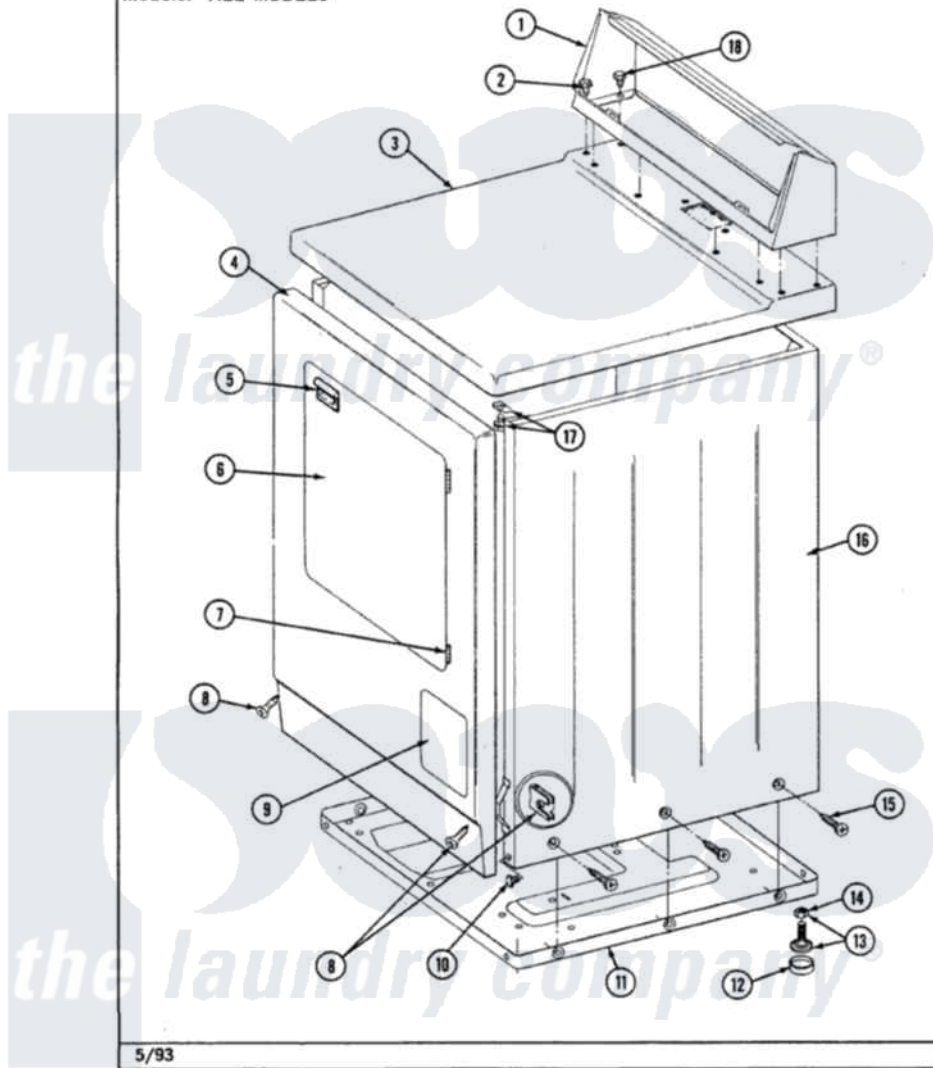

# Maytag LDE4910ACL 01 - CABINET-FRONT

Section: CABINET-FRONT

P/N 1600028

Models: ALL MODELS

5/93

Maytag [Residential Maytag LDE4910ACL Dryer Parts](#) Parts Diagram 01 - CABINET-FRONT

[Click on the part number to view part](#)

Item	Original Part Number	Replaced By	Status	Part Description
1	<a href="#">305193L</a>			Console
2	<a href="#">Y313559</a>			Screw
3	<a href="#">307104L</a>			Top Cover Assembly
4	<a href="#">308000L</a>			Front Panel Assembly
5	<a href="#">314972</a>			Handle Door ALM
6	314966L		Not Available	DOOR PANEL ALMOND
"	307111L	<a href="#">308061L</a>		Door Assembly---NA
7	307099	<a href="#">33001230</a>		Hinge, Door
8	<a href="#">204439</a>			Screw And Fstner Assembly
10	Y310632	<a href="#">1163839</a>		Screw
11	Y303361		Not Available	BASE ASSY. (UPPER & LOWER)
12	<a href="#">Y314137</a>			Foot, Rubber
13	<a href="#">Y305086</a>			Adjustable Leg And Nut
14	Y052740	<a href="#">62739</a>		Nut, Lock
15	<a href="#">213007</a>			Xfor Cabinet See Cabinet, Back

16	307124L	Not Available	CABINET ASSY ALMOND
17	<a href="#">204445</a>		Screw And Fastener Assembly
18	211294	<a href="#">90767</a>	Screw, 8A X 3/8 HeX Washer Head Tapping