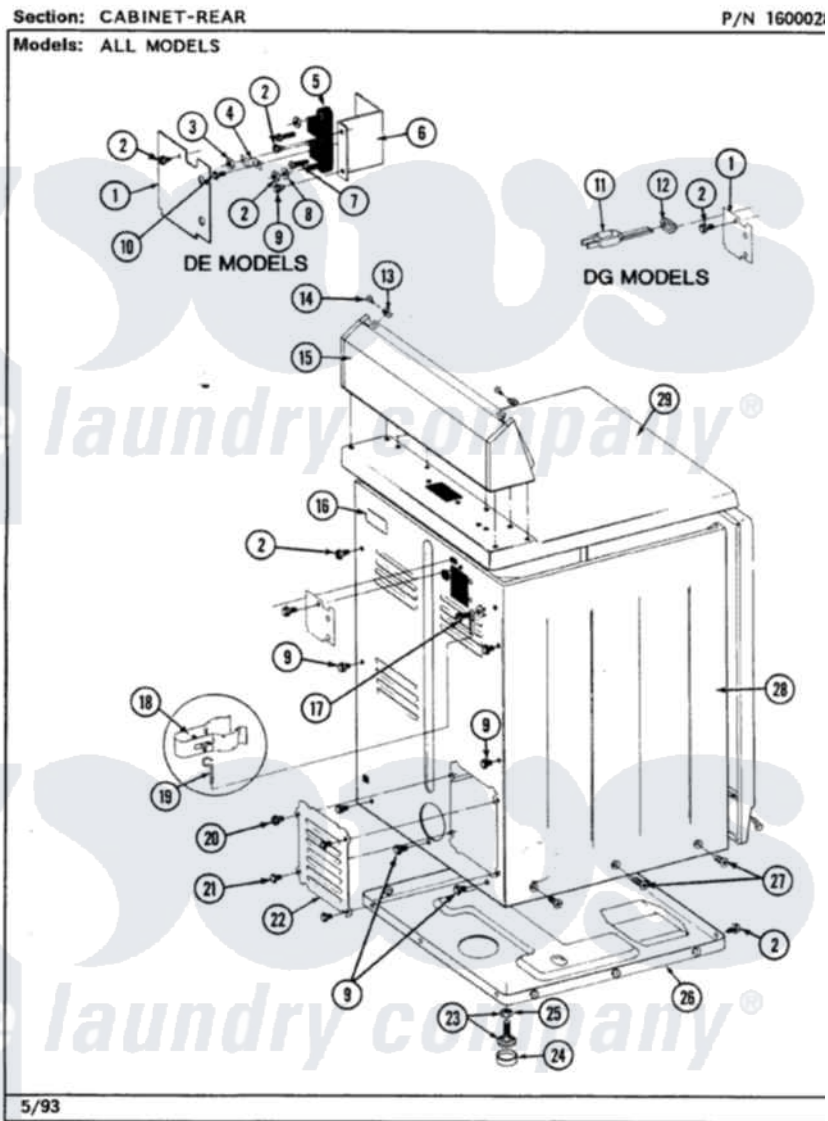

Maytag LDE4910ACL 02 - CABINET-REAR

Maytag [Residential Maytag LDE4910ACL Dryer Parts](#) Parts Diagram 02 - CABINET-REAR
Click on the part number to view part

Item	Original Part Number	Replaced By	Status	Part Description
1	Y312905		Not Available	COVER, TERMINAL
2	Y313561			Screw----NA
3	311484	112432		Nut
4	Y312184			Strap, Grounding
5	400008			Block, Terminal
6	Y312904			Bracket, Terminal Block
7	Y312209	W10001200		Screw
8	Y311270			Washer, Terminal Block
9	Y310632	1163839		Screw
10	Y311423	489483		Screw 10-32 X 1/2
13	215075			Fastener, Control Panel To Console
14	210932			Screw, No.8 X 9/16 Ctsk Note: Screw, Inlet Duct
15	305193L			Console
16	214519			LABEL, ELECTRICAL INSTR. PART NOT USED-GAS MODELS ONLY

17	303846	22003781	Screw, Ground Strap
20	Y313559		Screw
21	211294	90767	Screw, 8A X 3/8 HeX Washer Head Tapping
22	Y312951	Not Available	ACCESS COVER, BACK
23	Y305086		Adjustable Leg And Nut
24	Y314137		Foot, Rubber
25	Y052740	62739	Nut, Lock
26	Y303361	Not Available	BASE ASSY. (UPPER & LOWER)
27	213077	Not Available	CAP FOR TIMER KNOB