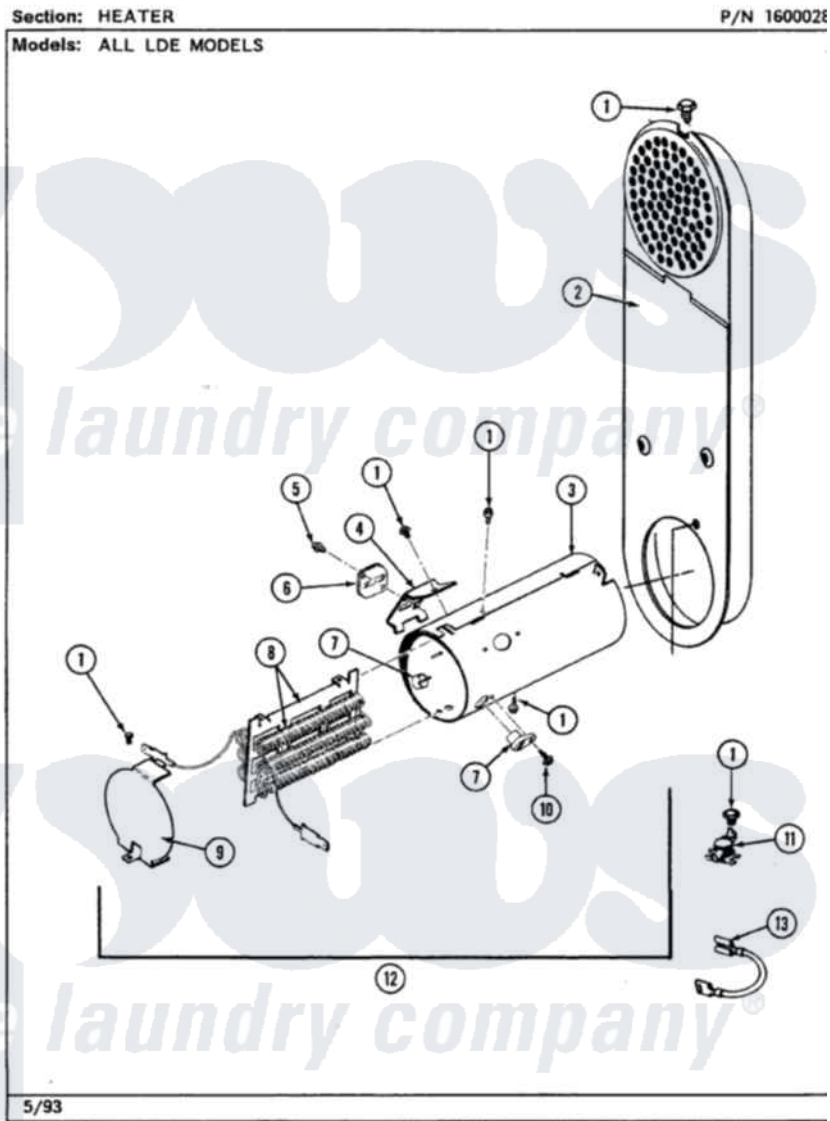

Maytag LDE4910ACL 05 - HEATER

Maytag [Residential Maytag LDE4910ACL Dryer Parts](#) Parts Diagram 05 - HEATER
Click on the part number to view part

Item	Original Part Number	Replaced By	Status	Part Description
1	211294	90767		Screw, 8A X 3/8 HeX Washer Head Tapping
2	308503		Not Available	INLET DUCT ASSEMBLY
"	307120		Not Available	INLET DUCT ASSY.
3	314995			Enclosure, Heater
4	315346			Bracket, Thermal Fuse
5	314848	W10116760		Screw
6	307473			Fuse, Thermal
7	314998			Insulator, Terminal
8	307184	Y308612		Heater Sub-Assembly
9	314999			Shield, Radiant
10	314554		Not Available	SCREW
11	308217			Thermostat, Hi-Limit
"	303396			Thermostat, Hi-Limit
12	307178			Heater Assembly
13	Y307173			Wire, Jumper