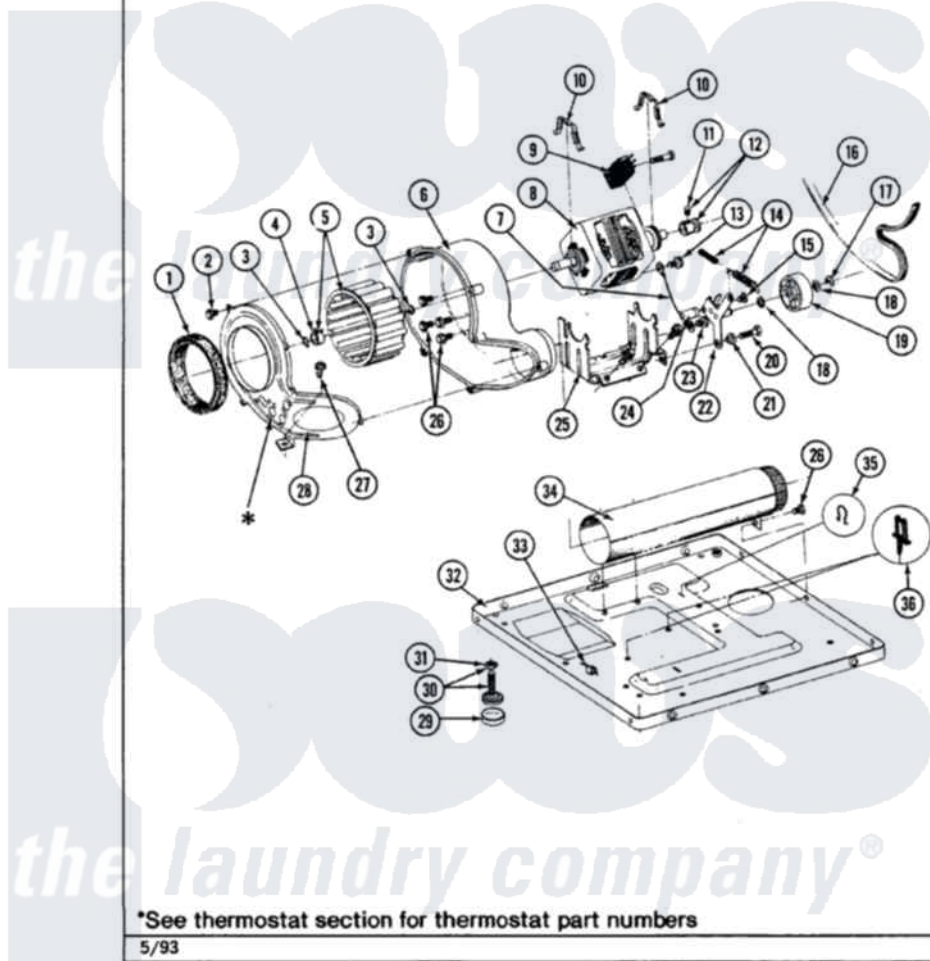

Maytag LDE4910ACL 06 - MOTOR DRIVE

Section: MOTOR DRIVE

P/N 1600028

Models: ALL MODELS

Maytag [Residential Maytag LDE4910ACL Dryer Parts](#) Parts Diagram 06 - MOTOR DRIVE

[Click on the part number to view part](#)

Item	Original Part Number	Replaced By	Status	Part Description
1	Y312901			Seal, Housing Cover
2	Y312961	W10116751		Screw
3	410233	9703438		Ring-Retrn
4	312967			Clamp, Blower Housing
5	Y303836			Blower Wheel Assembly And Clamp
6	Y312893			Housing, Blower
7	901220			Ground Wire
8	Y303358	W10410999		Motor-Drive
9	306207		Not Available	(PROD. No.303358-8 & No.303358-9)
"	Y303877		Not Available	SWITCH, MOTOR EXTERNAL START No.303358-2, No.303358-4, 303358-7
"	Y303879			Switch, Motor External Start
10	Y015825			Clip, Motor To Motor Support
11	Y053241			Set Screw, Motor Pulley
12	Y305185	6-3051850		Pulley- MO

13	910343	488234	Screw 8-32 X 1/4
14	Y303945		IDLER SPRING ASSY. W/PLUG
15	Y312961	W10116751	Screw
16	Y312959		Poly "V" Belt For Tumbler
17	312958	354987	Ring, Retaining
18	Y312527		Washer, Idler Shaft
19	Y303705	6-3037050	Pulley- ID
20	Y014874		Screw, Idler Arm And Sleeve
21	Y312894	315772	Sleeve, Idler Arm
22	Y303363	6-3033630	Idler Arm
23	211294	90767	Screw, 8A X 3/8 HeX Washer Head Tapping
24	Y313582	W10116756	Spacer
25	312897		Not Available
26	Y310632	1163839	SUPPORT, MOTOR
27	Y313561		Screw----NA
28	314846		Cover, Blower Housing
29	Y314137		Foot, Rubber
30	Y305086		Adjustable Leg And Nut
31	Y052740	62739	Nut, Lock
32	Y303361		Not Available
33	Y310376		BASE ASSY. (UPPER & LOWER)
34	Y303442		Clip, Door Switch Harness
35	410490		EXHAUST DUCT ASSEMBLY
36	Y313262	W10116752	Spring, Retainer Wire Harness
			Retainer-