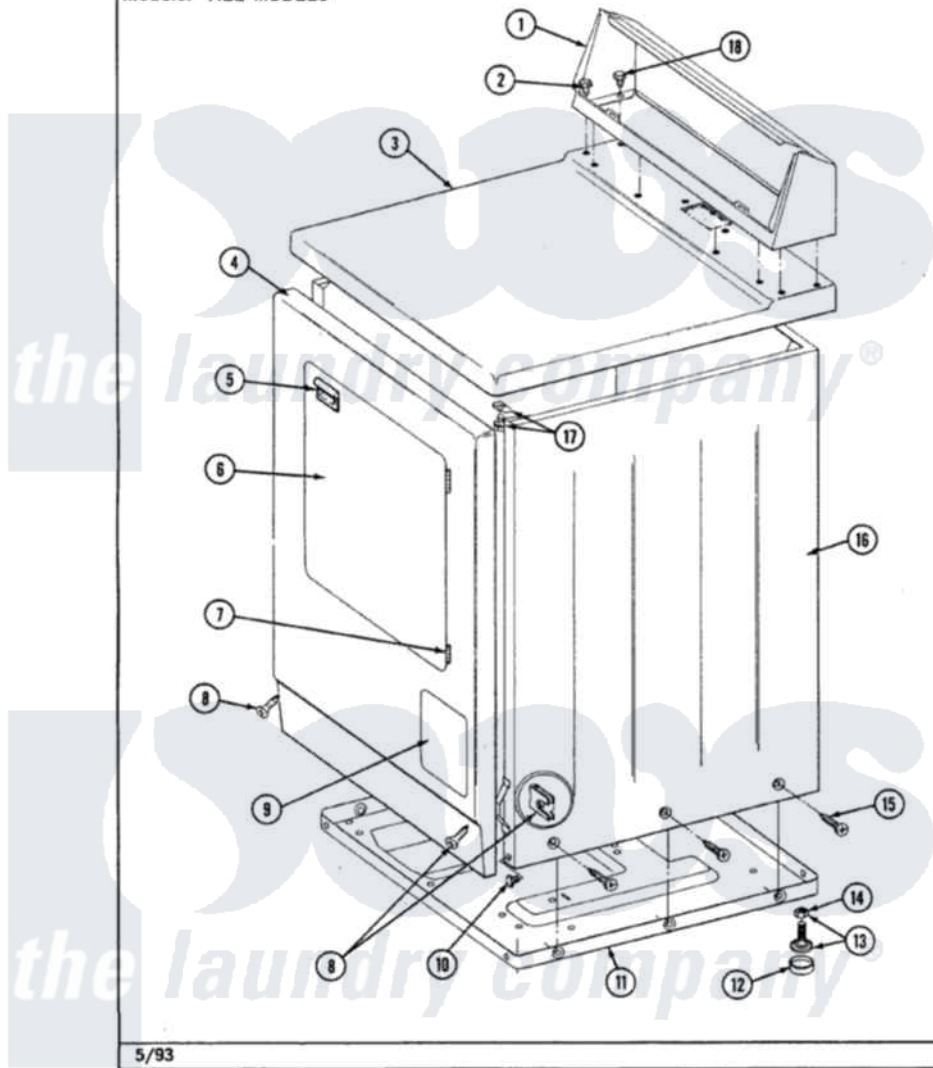

Maytag LDE4910ACW 01 - CABINET-FRONT

Section: CABINET-FRONT

P/N 1600028

Models: ALL MODELS

Maytag Residential Maytag LDE4910ACW Dryer Parts Parts Diagram 01 - CABINET-FRONT
Click on the part number to view part

Item	Original Part Number	Replaced By	Status	Part Description
1	Y305193			Console
2	Y313559			Screw
3	307104			Top Cover Assembly
4	308000			Panel, Front
5	314946			Handle White
6	314966			Panel, Outer
"	Y307111		Not Available	DOOR ASSY. COMPLETE (WHT)
7	307099	33001230		Hinge, Door
8	204439			Screw And Fstner Assembly
10	Y310632	1163839		Screw
11	Y303361		Not Available	BASE ASSY. (UPPER & LOWER)
12	Y314137			Foot, Rubber
13	Y305086			Adjustable Leg And Nut
14	Y052740	62739		Nut, Lock
15	213007			Xfor Cabinet See Cabinet,

15	213007		Back
16	307124		Cabinet
17	204445		Screw And Fastener Assembly
18	211294	90767	Screw, 8A X 3/8 HeX Washer Head Tapping