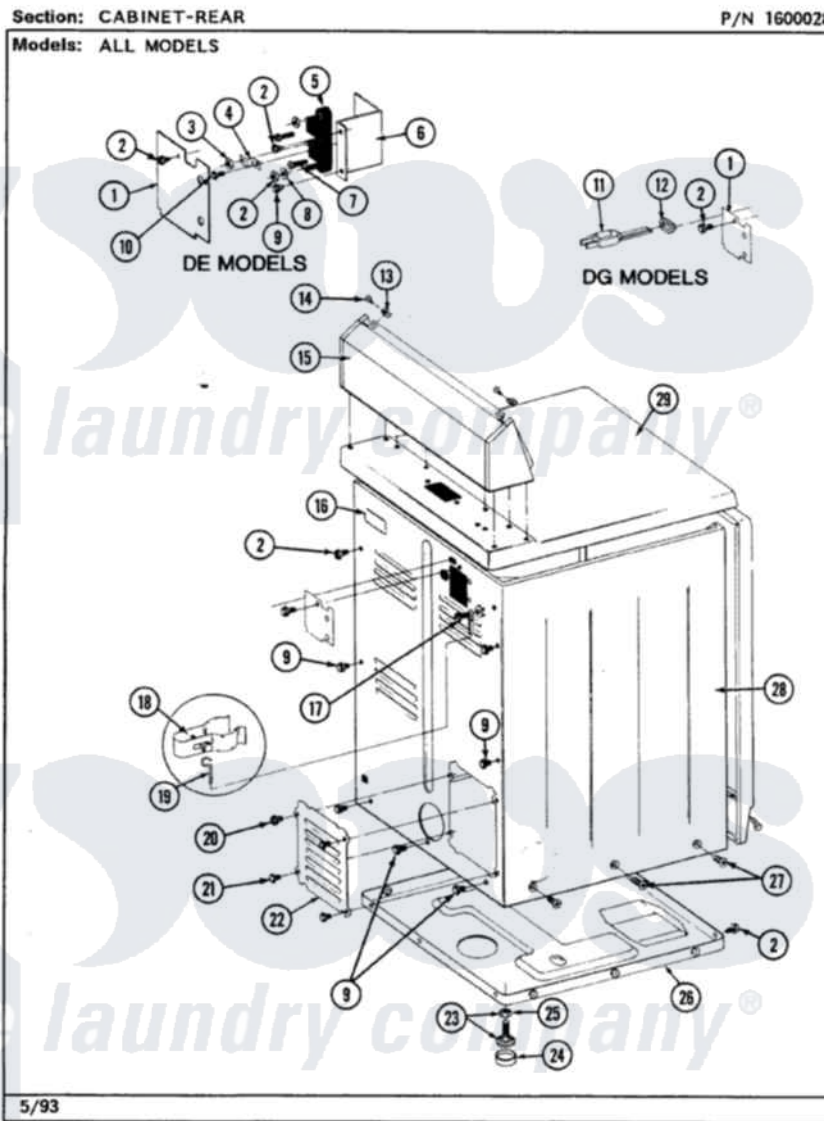

Maytag LDE4910ACW 02 - CABINET-REAR

Maytag [Residential Maytag LDE4910ACW Dryer Parts](#) Parts Diagram 02 - CABINET-REAR
Click on the part number to view part

Item	Original Part Number	Replaced By	Status	Part Description
1	Y312905		Not Available	COVER, TERMINAL
2	Y313561			Screw---NA
3	311484	112432		Nut
4	Y312184			Strap, Grounding
5	400008			Block, Terminal
6	Y312904			Bracket, Terminal Block
7	Y312209	W10001200		Screw
8	Y311270			Washer, Terminal Block
9	Y310632	1163839		Screw
10	Y311423	489483		Screw 10-32 X 1/2
13	215075			Fastener, Control Panel To Console
14	210932			Screw, No.8 X 9/16 Ctsk Note: Screw, Inlet Duct
15	Y305193			Console
16	214519			LABEL, ELECTRICAL INSTR. PART NOT USED-GAS MODELS ONLY

17	303846	22003781	Screw, Ground Strap
20	Y313559		Screw
21	211294	90767	Screw, 8A X 3/8 HeX Washer Head Tapping
22	Y312951	Not Available	ACCESS COVER, BACK
23	Y305086		Adjustable Leg And Nut
24	Y314137		Foot, Rubber
25	Y052740	62739	Nut, Lock
26	Y303361	Not Available	BASE ASSY. (UPPER & LOWER)
27	213077	Not Available	CAP FOR TIMER KNOB