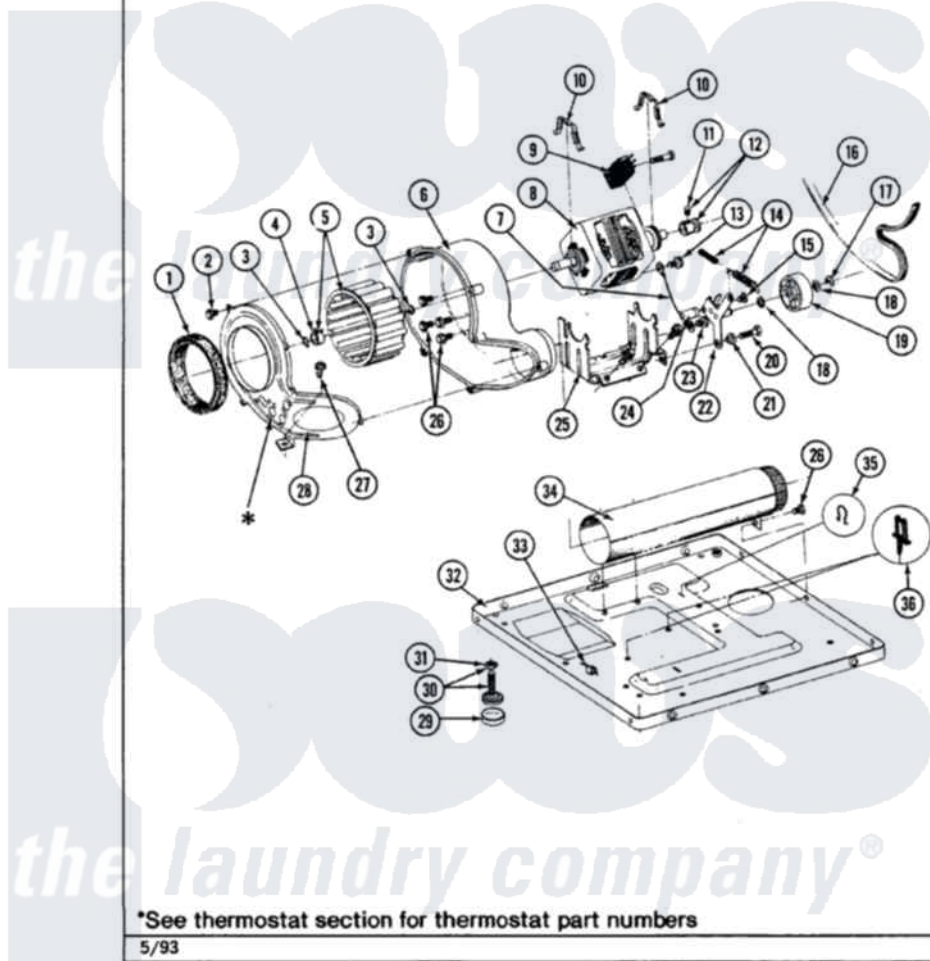

Maytag LDE4910ACW 06 - MOTOR DRIVE

Section: MOTOR DRIVE

P/N 1600028

Models: ALL MODELS

5/93

Maytag [Residential Maytag LDE4910ACW Dryer Parts](#) Parts Diagram 06 - MOTOR DRIVE

[Click on the part number to view part](#)

Item	Original Part Number	Replaced By	Status	Part Description
1	Y312901			Seal, Housing Cover
2	Y312961	W10116751		Screw
3	410233	9703438		Ring-Retrn
4	312967			Clamp, Blower Housing
5	Y303836			Blower Wheel Assembly And Clamp
6	Y312893			Housing, Blower
7	901220			Ground Wire
8	Y303358	W10410999		Motor-Drive
9	306207		Not Available	(PROD. No.303358-8 & No.303358-9)
"	Y303877		Not Available	SWITCH, MOTOR EXTERNAL START No.303358-2, No.303358-4, 303358-7
"	Y303879			Switch, Motor External Start
10	Y015825			Clip, Motor To Motor Support
11	Y053241			Set Screw, Motor Pulley
12	Y305185	6-3051850		Pulley- MO

13	910343	488234	Screw 8-32 X 1/4
14	Y303945		IDLER SPRING ASSY. W/PLUG
15	Y312961	W10116751	Screw
16	Y312959		Poly "V" Belt For Tumbler
17	312958	354987	Ring, Retaining
18	Y312527		Washer, Idler Shaft
19	Y303705	6-3037050	Pulley- ID
20	Y014874		Screw, Idler Arm And Sleeve
21	Y312894	315772	Sleeve, Idler Arm
22	Y303363	6-3033630	Idler Arm
23	211294	90767	Screw, 8A X 3/8 HeX Washer Head Tapping
24	Y313582	W10116756	Spacer
25	312897		Not Available SUPPORT, MOTOR
26	Y310632	1163839	Screw
27	Y313561		Screw----NA
28	314846		Cover, Blower Housing
29	Y314137		Foot, Rubber
30	Y305086		Adjustable Leg And Nut
31	Y052740	62739	Nut, Lock
32	Y303361		Not Available BASE ASSY. (UPPER & LOWER)
33	Y310376		Clip, Door Switch Harness
34	Y303442		EXHAUST DUCT ASSEMBLY
35	410490		Spring, Retainer Wire Harness
36	Y313262	W10116752	Retainer-