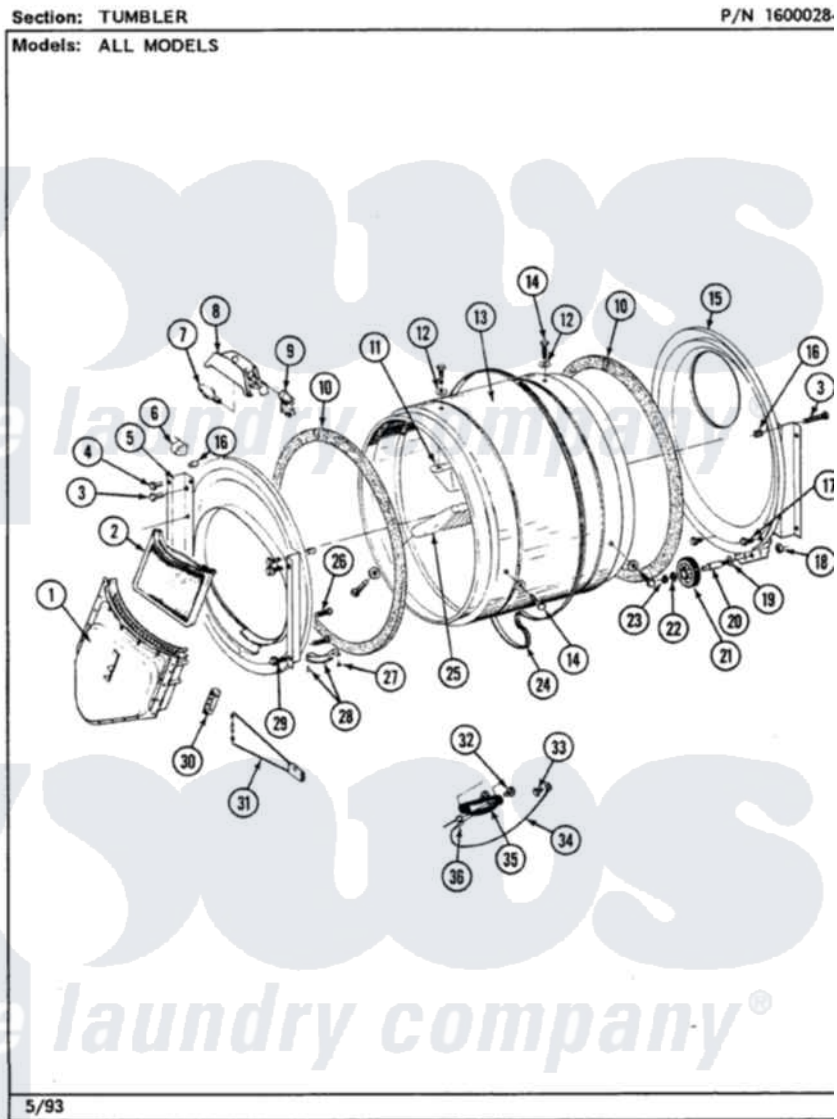

Maytag LDE4910ACW 08 - TUMBLER

Maytag [Residential Maytag LDE4910ACW Dryer Parts](#) Parts Diagram 08 - TUMBLER
Click on the part number to view part

Item	Original Part Number	Replaced By	Status	Part Description
1	Y307112	33001016		Outlet Duct Assembly
2	Y307107	33002970		Lint Filte
3	313764		Not Available	SCREW
4	Y313561			Screw----NA
5	307109	33001179		Front, Tumbler
6	Y310376			Clip, Door Switch Harness
7	Y307100	67001316		Bulb, Light
8	314955	33001496		Lamp- Hold
9	307097	33001496		Lamp- Hold
10	314820			Seal, Tumbler
11	314803	33001012		Baffle
12	314158			Washer, Baffle To Tumbler
13	306663		Not Available	TUMBLER W/BAFFLES
"	314802		Not Available	TUMBLER W/OUT BAFFLES
14	Y310759			Screw, Tumbler Baffles
15	Y308544	33001178		Back, Tumbler

"	Y307114	33001178	Back, Tumbler
16	313915	31-3915	Tech Sheet
17	211294	90767	Screw, 8A X 3/8 HeX Washer Head Tapping
18	312538	33001443	Nut, Hex
19	Y313347	312535	Washer, Vault Mounting Brk.
20	Y312948	6-3129480	Shaft- Tumbler
21	Y303373	12001541	Drum Roller/Washer Assembly--W
22	312535		Washer, Vault Mounting Brk.
23	410233	9703438	Ring-Retrn
24	Y312959		Poly "V" Belt For Tumbler
25	314804	33001004	Baffle, Tall
26	Y314110	33002917	Screw, No.10-16
27	210720		Rivet, Bearing To Tumbler Fmt
28	306508		Tumbler Bearing Kit ---W
29	Y310632	1163839	Screw