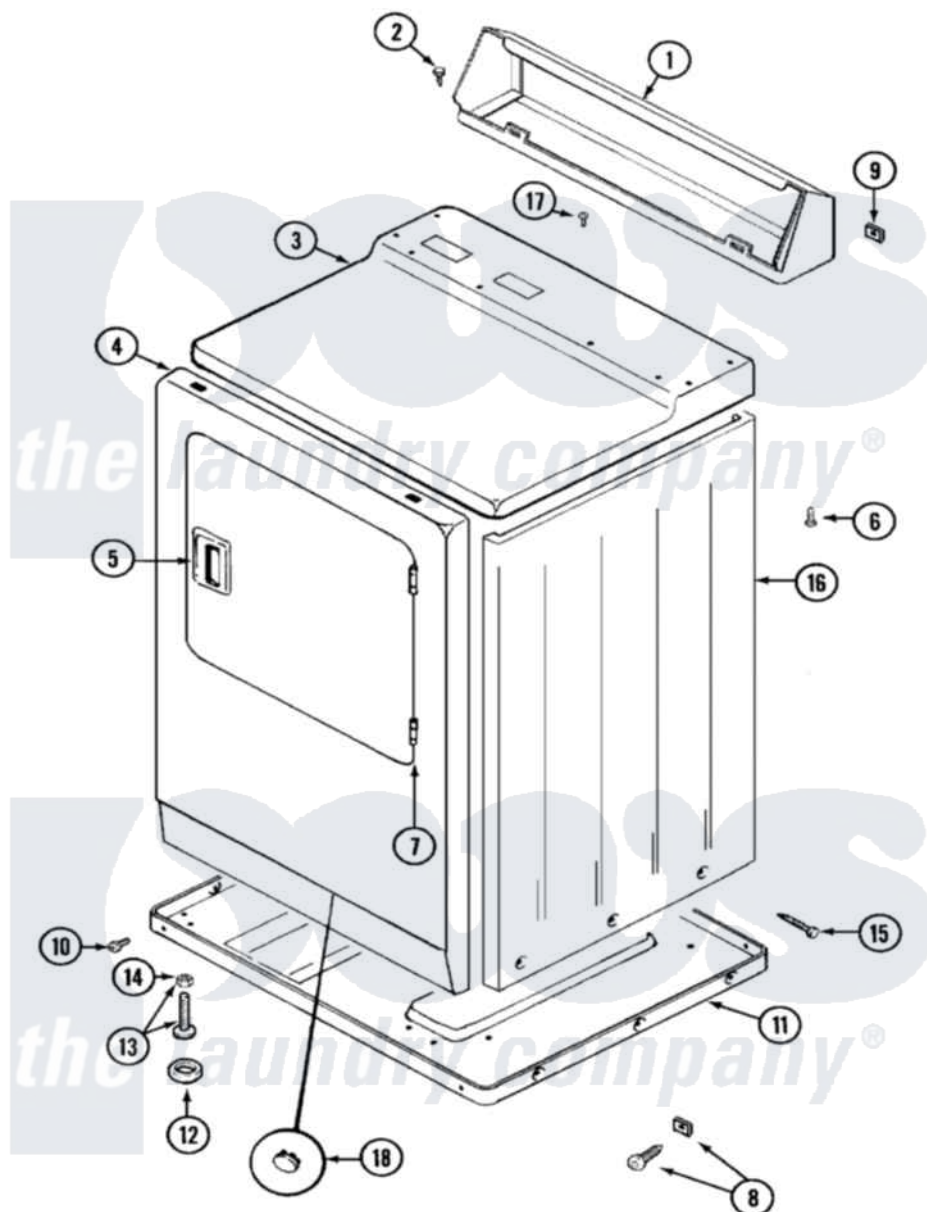

Maytag LDE4914ACE 01 - CABINET-FRONT

Maytag Residential Maytag LDE4914ACE Dryer Parts Parts Diagram 01 - CABINET-FRONT
 Click on the part number to view part

Item	Original Part Number	Replaced By	Status	Part Description
1	Y305193			Console
2	216423	3370225		Screw
3	33001165			Top Cover Assembly
4	33001242			Panel, Front
5	33001241			Handle, Door
6	214354			Screw, Top Cover To Cabnt.
7	33001230			Hinge, Door
8	204439			Screw And Fstner Assembly
9	215075			Fastener, Control Panel To Console
10	Y313561			Screw---NA
"	Y310632	1163839		Screw
11	Y303361		Not Available	BASE ASSY. (UPPER & LOWER)
12	Y314137			Foot, Rubber
13	Y305086			Adjustable Leg And Nut
14	Y052740	62739		Nut, Lock

15	213007		Xfor Cabinet See Cabinet, Back
16	33001159	33001327	Cabinet
17	210186	3370225	Screw
18	33001132	33002342	Plug, Sifht Hole