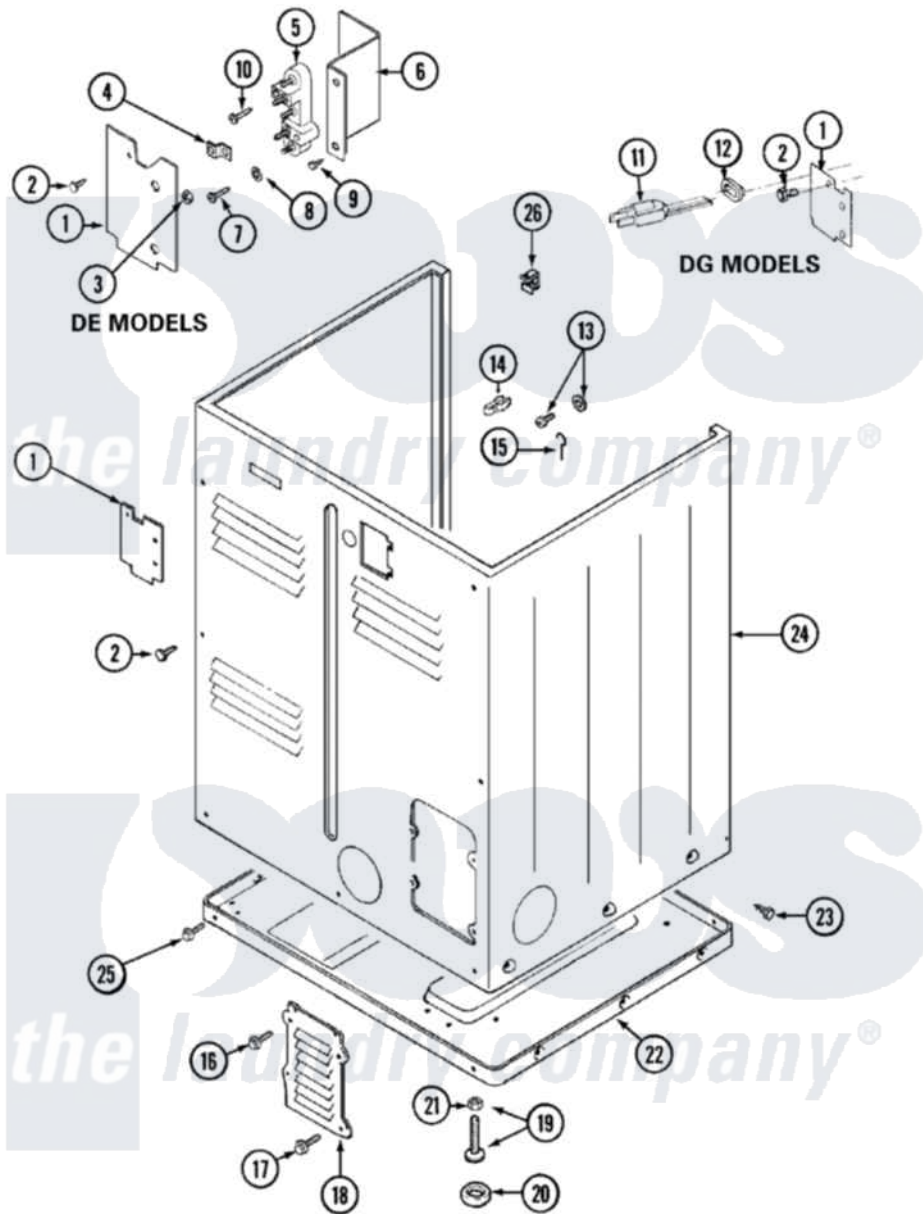

Maytag LDE4914ACE 02 - CABINET-REAR

Maytag [Residential Maytag LDE4914ACE Dryer Parts](#) Parts Diagram 02 - CABINET-REAR
 Click on the part number to view part

| Item | Original Part Number | Replaced By | Status | Part Description |
|------|--------------------------|---------------------------|---------------|---|
| 1 | Y312905 | | Not Available | COVER, TERMINAL |
| 2 | Y313561 | | | Screw----NA |
| 3 | 311484 | 112432 | | Nut |
| 4 | Y312184 | | | Strap, Grounding |
| 5 | 400008 | | | Block, Terminal |
| 6 | Y312904 | | | Bracket, Terminal Block |
| 7 | Y312209 | W10001200 | | Screw |
| 8 | Y311270 | | | Washer, Terminal Block |
| 9 | Y310632 | 1163839 | | Screw |
| 10 | 33001245 | | | Screw----NA |
| 13 | 303846 | 22003781 | | Screw, Ground Strap |
| 14 | 301548 | | | Clamp, Ground Wire |
| 15 | 204807 | | | Ground Wire, Supp. Plte To Top Cover |
| 16 | Y313559 | | | Screw |
| 17 | 211294 | 90767 | | Screw, 8A X 3/8 HeX Washer Head Tapping |

| | | | |
|----|-------------------------|--------------------------|--------------------------------|
| 18 | Y312951 | Not Available | ACCESS COVER, BACK |
| 19 | Y305086 | | Adjustable Leg And Nut |
| 20 | Y314137 | | Foot, Rubber |
| 21 | Y052740 | 62739 | Nut, Lock |
| 22 | Y303361 | Not Available | BASE ASSY. (UPPER & LOWER) |
| 23 | 213007 | | Xfor Cabinet See Cabinet, Back |
| 24 | 33001159 | 33001327 | Cabinet |
| 25 | Y310632 | 1163839 | Screw |
| " | Y313561 | | Screw----NA |