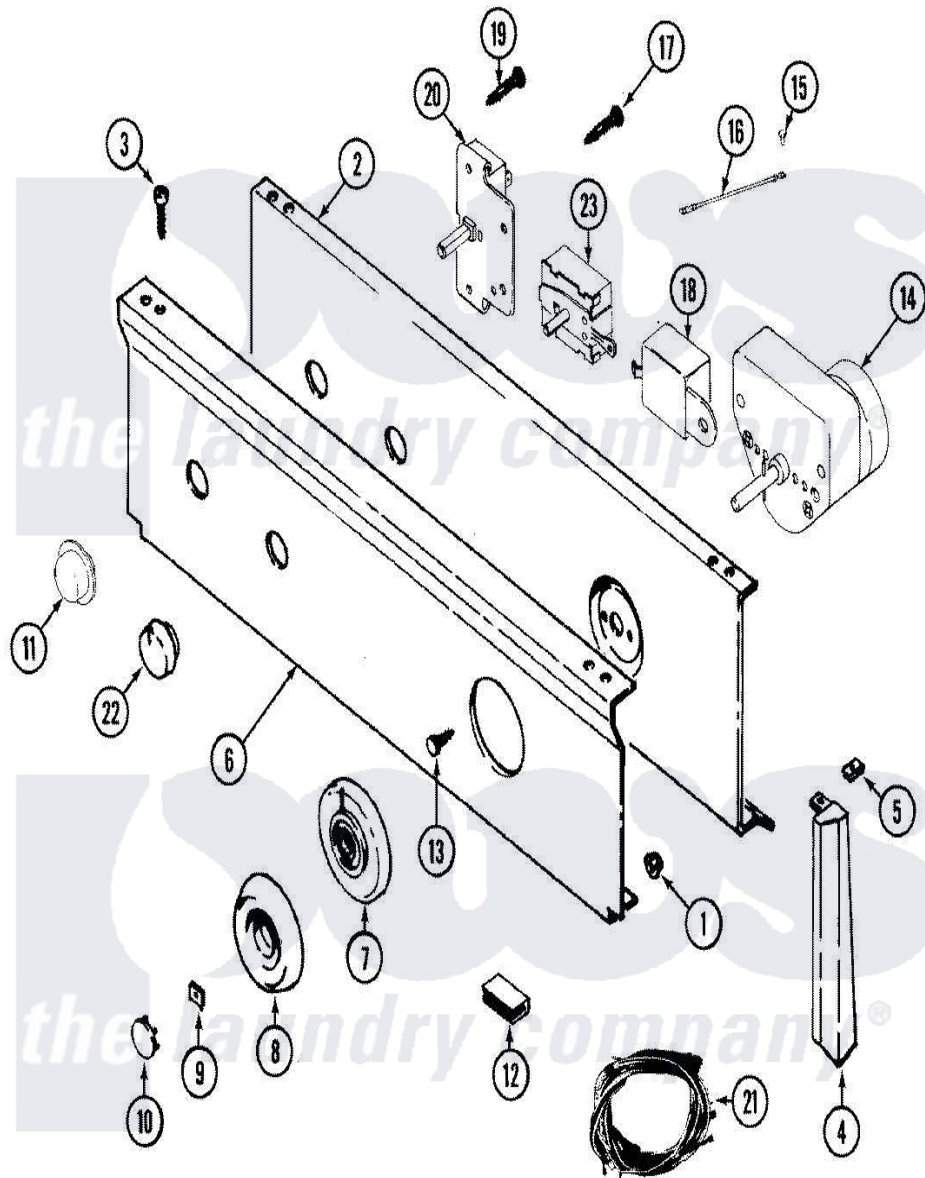

Maytag LDE4914ACE 03 - CONTROL PANEL

Maytag Residential Maytag LDE4914ACE Dryer Parts Parts Diagram 03 - CONTROL PANEL
 Click on the part number to view part

| Item | Original Part Number | Replaced By | Status | Part Description |
|------|--------------------------|--------------------------|---------------|---|
| 1 | 214872 | | | Palnut, End Cap Note: Nut, Lamp Holder |
| 2 | 33001237 | | Not Available | PLATE, SUPPORT |
| 3 | 210932 | | | Screw, No.8 X 9/16 Ctsk Note: Screw, Inlet Duct |
| 4 | 22001564 | | | Cap, End |
| " | 22001291 | | | End Cap, Control Panel |
| " | 22001565 | | Not Available | CAP, END (LT-WHT) |
| " | 22001289 | | Not Available | END CAP, CTRL. PNL. (LT-WHT) |
| 5 | 214894 | | | Fastener, End Cap |
| 6 | 33001070 | | Not Available | PANEL, CONTROL (WHT) |
| 7 | 33001183 | | | Skirt, Timer Dial |
| 8 | 33001255 | | | Knob, Timer |
| 9 | 312273 | | | Nut, Control Knob |
| 10 | 216250 | 22001446 | | Cap, Knob |
| 11 | 33001185 | 33001187 | | Button |

| | | | |
|----|--------------------------|--------------------------|--------------------------------------|
| 12 | 214897 | | Pad, Control Panel |
| 13 | 315317 | 488234 | Screw 8-32 X 1/4 |
| 14 | Y308254 | | Timer |
| 15 | 210186 | 3370225 | Screw |
| 16 | 204807 | | Ground Wire, Supp. Plte To Top Cover |
| 17 | 315317 | 488234 | Screw 8-32 X 1/4 |
| 18 | Y308205 | 33001623 | Buzzer, Non-Adjustable |
| 19 | 315317 | 488234 | Screw 8-32 X 1/4 |
| 20 | 33001232 | Not Available | SWITCH, PUSH TO START |
| 21 | 33001541 | | Harness, Wire |
| " | 33001117 | | Harness, Wire |
| " | 33001346 | | Wire Harness, Main |
| 22 | 22001268 | Not Available | KNOB ASSY. (WHT) |
| 23 | 33001228 | Not Available | SWITCH, TEMP. (3 POSITIONS) |
| 24 | 16000327 | Not Available | GUIDE, QUICK REF. - MAYTAG |
| " | 33001256 | | Manual, Use And Care |